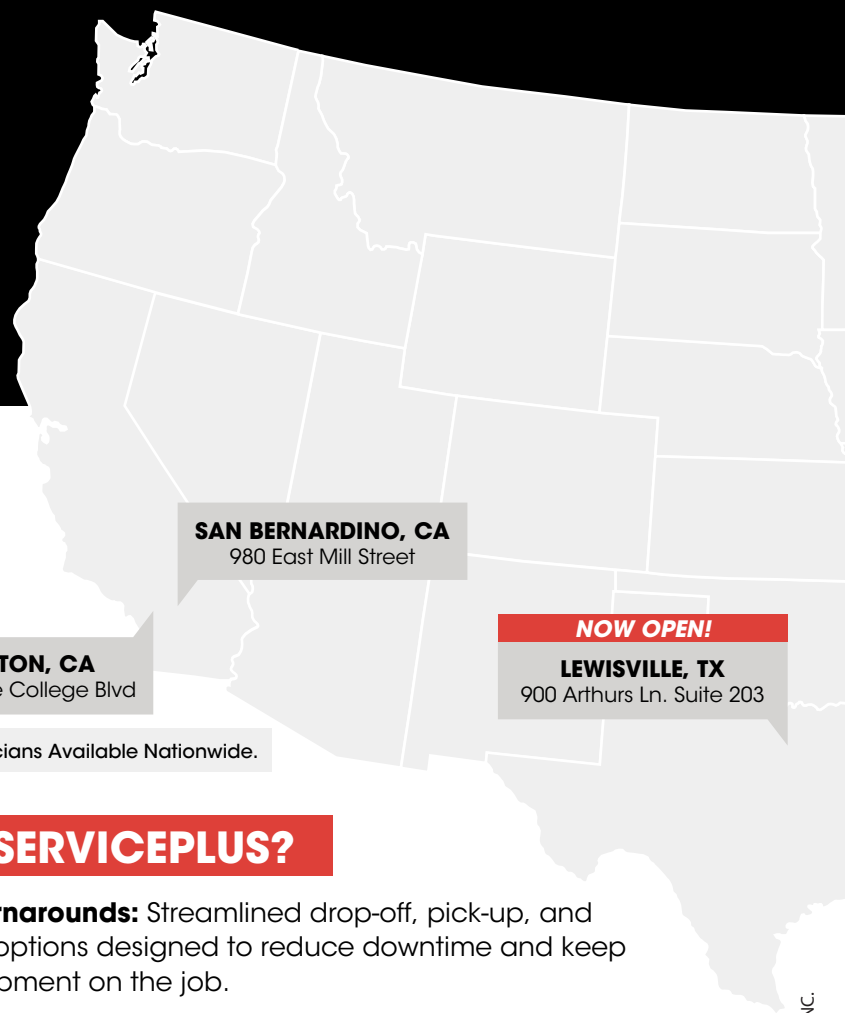

# SERVICE + PLUS

We're ready to help you tackle maintenance or repairs on your most trusted equipment, we get your fleet back on the job and generating revenue quickly.

**SAN BERNARDINO, CA**  
980 East Mill Street

**FULLERTON, CA**  
1331 S State College Blvd

Field Technicians Available Nationwide.

**NOW OPEN!**  
**LEWISVILLE, TX**  
900 Arthurs Ln. Suite 203