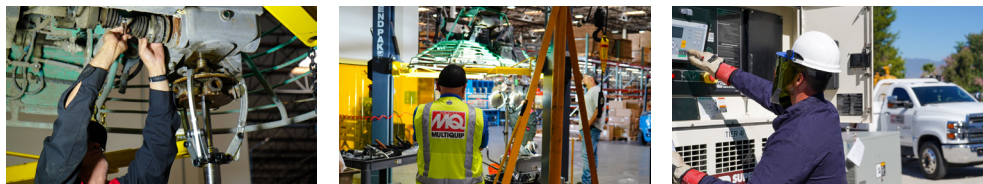

## EXPERT REPAIRS. MINIMAL DOWNTIME.

**Downtime costs you.  
MQ ServicePlus gets you back in the game - fast.**

When your technicians are stretched thin, MQ ServicePlus is your frontline support. Our factory-trained experts know your machines better than anyone.