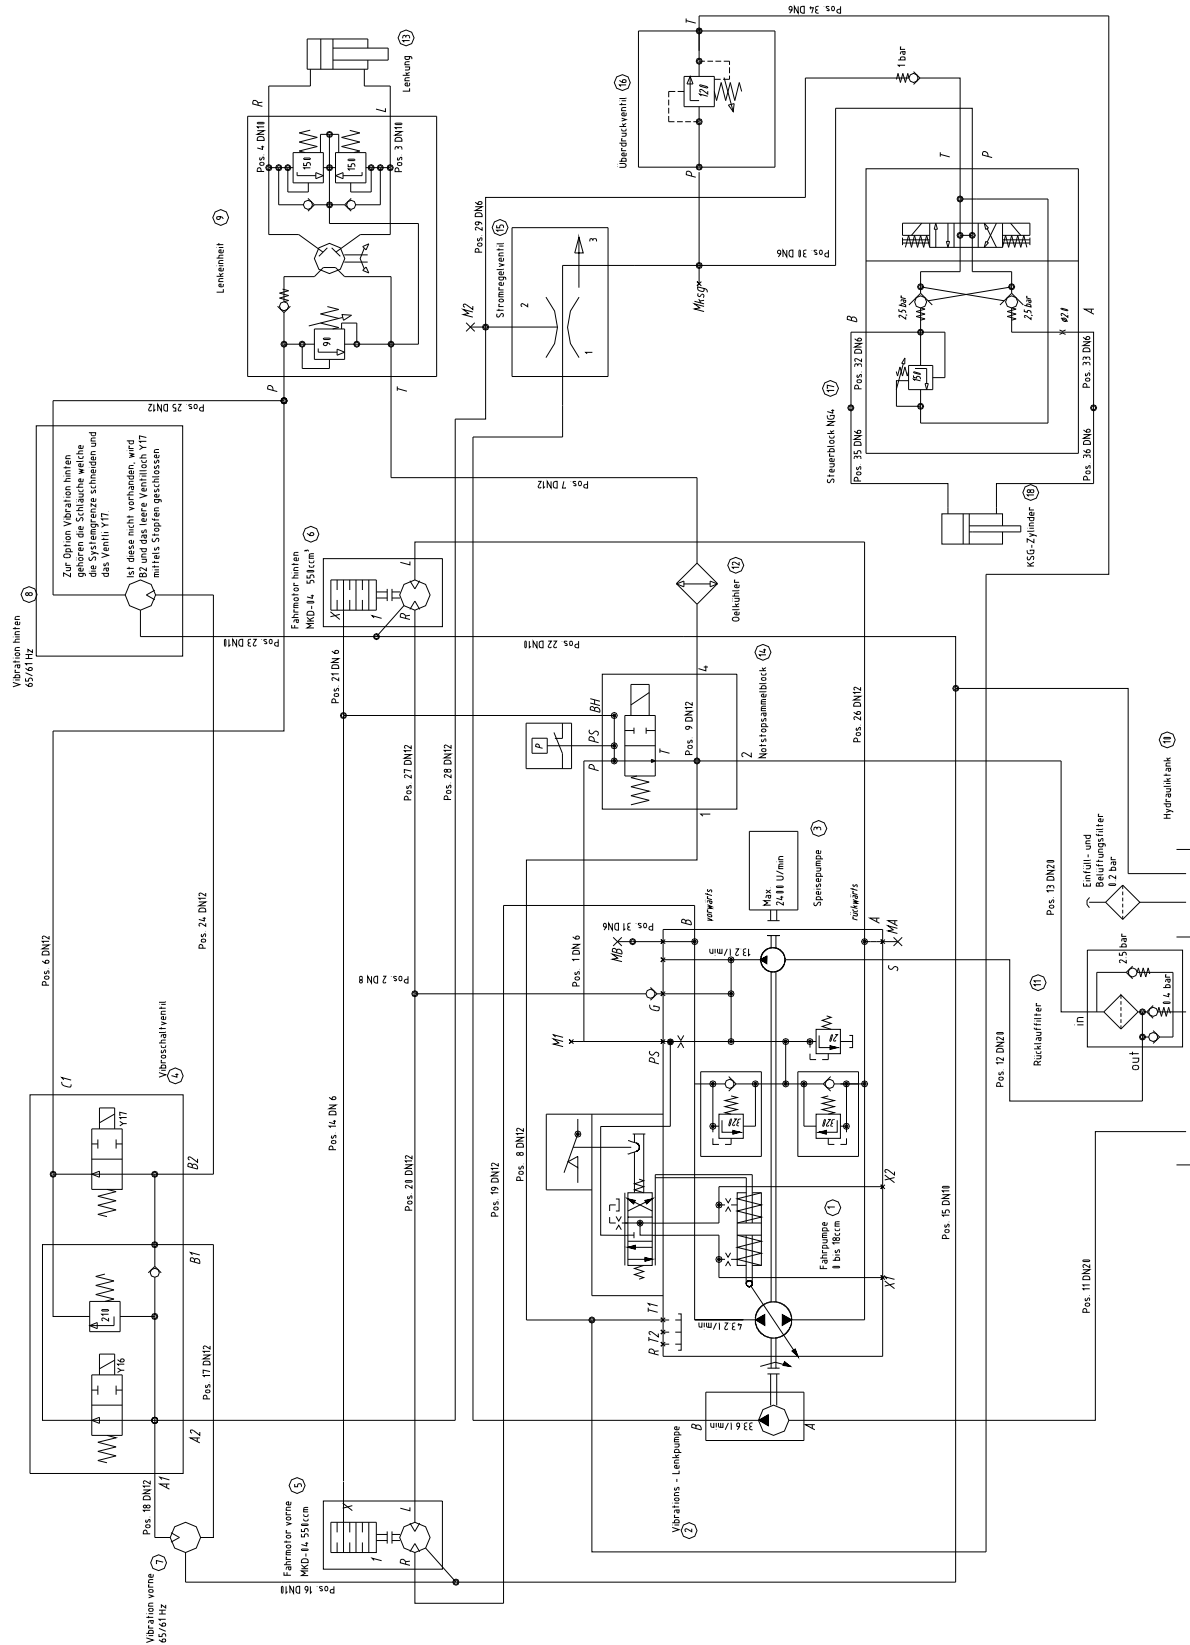

AR12-AR20 KSG hydraulics diagram

AR12K-AR20 pre-heating hydraulics diagram legend

Element	Description
1	Drive pump
2	Vibration steering pump
3	Feed pump
4	Vibro switch valve
5	Front drive motor
6	Rear drive motor
7	Vibration front
8	Vibration rear
9	Steering unit
10	Hydraulic tank
11	Return filter
12	Oil cooler
13	Steering
14	Emergency stop collector block
15	Flow regulator valve
16	Pressure relief valve
17	Control block
18	Edge cutter cylinder
