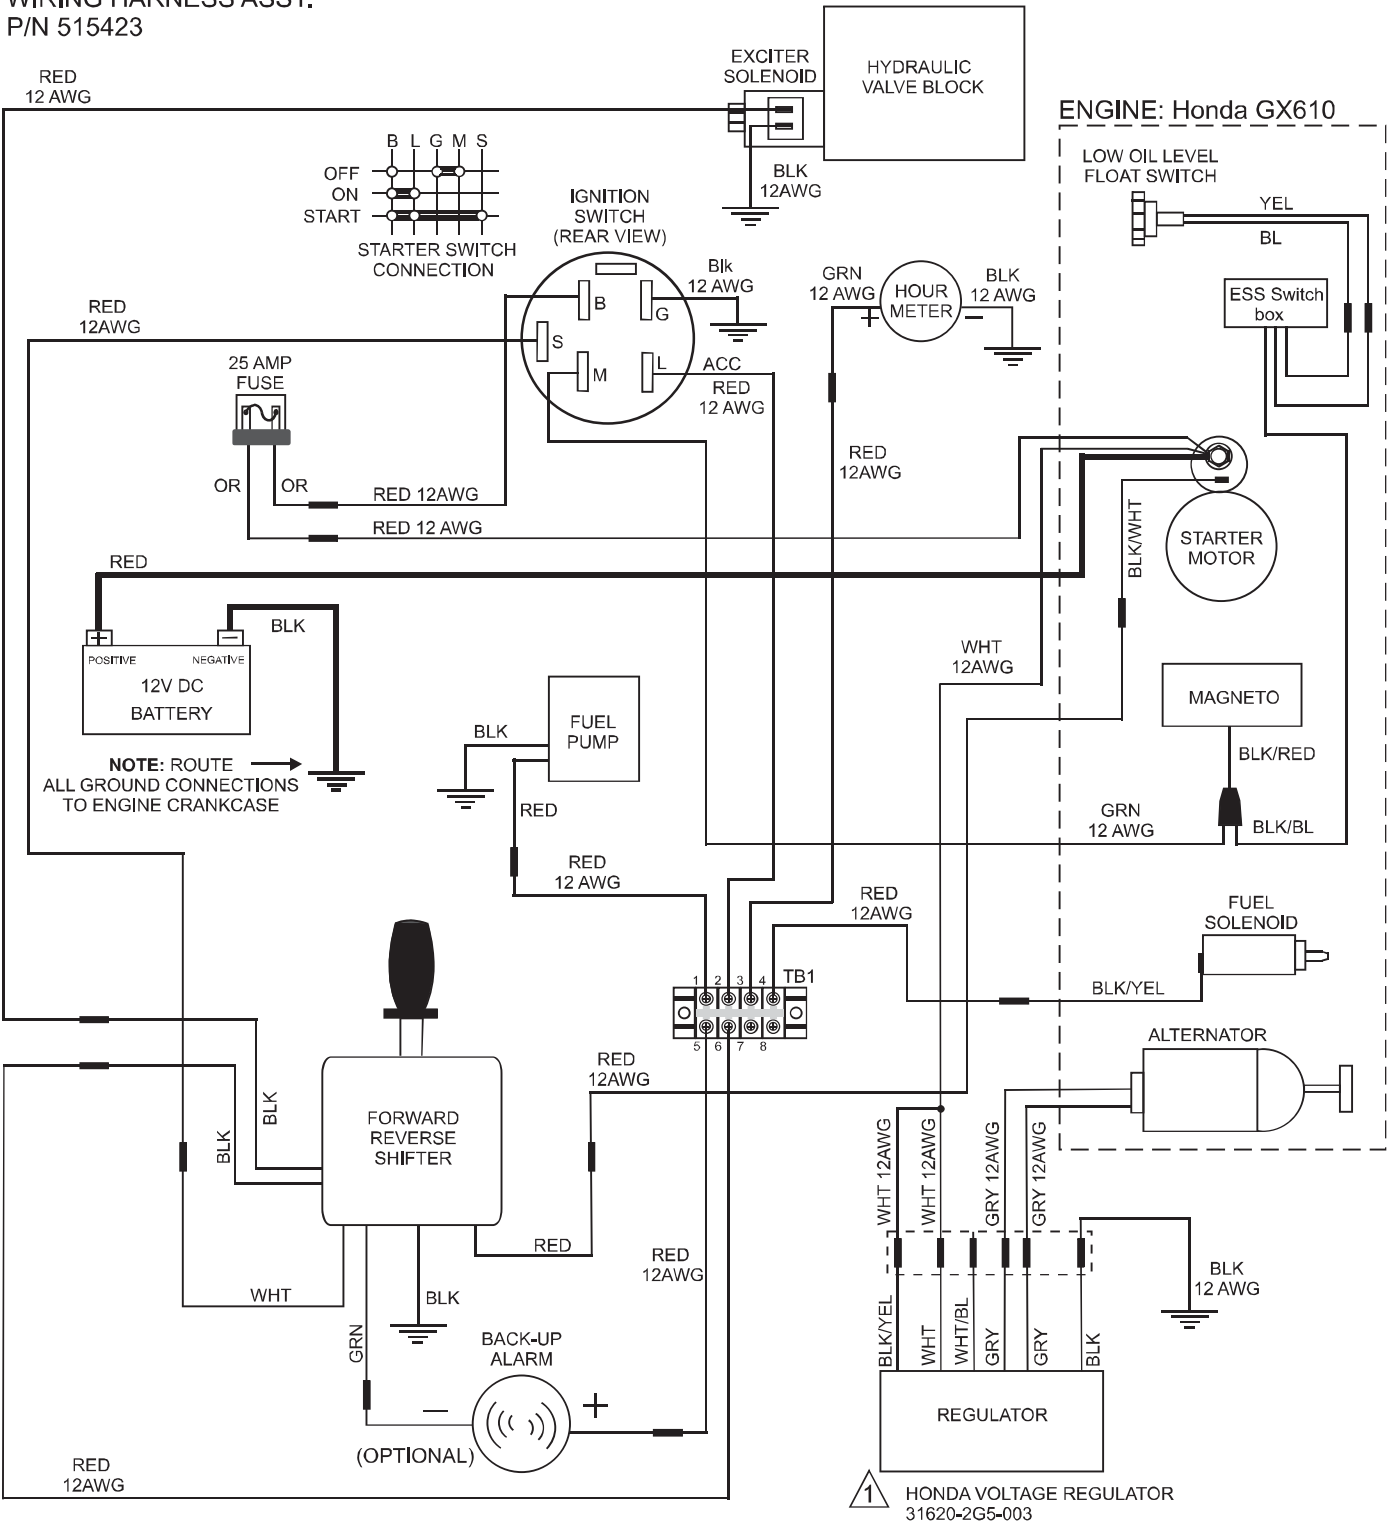

**WIRING HARNESS ASSY.
P/N 515423**

NOTE:

1 WHITE WIRE WITH BLUE STRIPE ON REGULATOR IS NOT USED.

BL = BLUE
GRY = GRAY
GRN = GREEN
OR = ORANGE

BLK = BLACK
YEL = YELLOW
WHT = WHITE