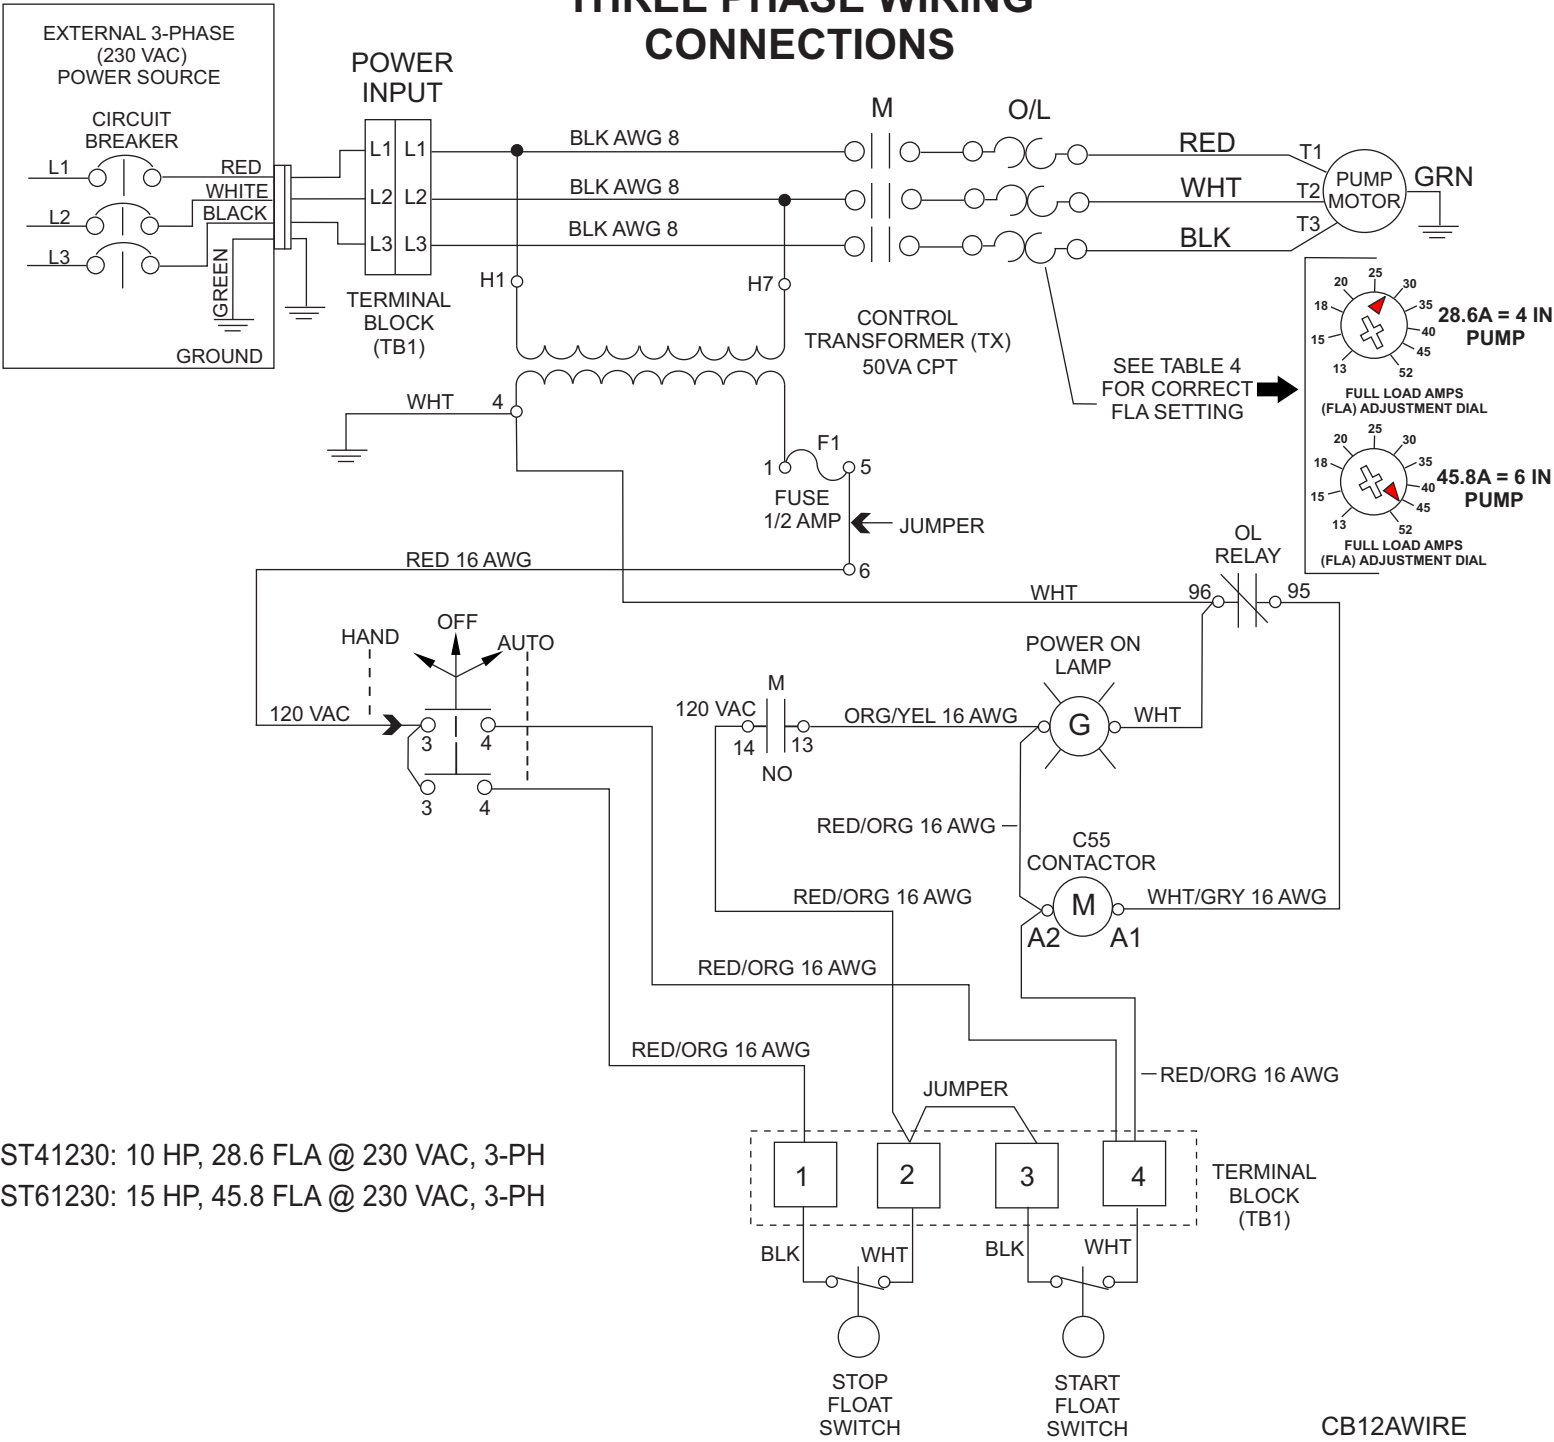

# CB12A6974, 230 VAC THREE PHASE WIRING CONNECTIONS

ST41230: 10 HP, 28.6 FLA @ 230 VAC, 3-PH  
 ST61230: 15 HP, 45.8 FLA @ 230 VAC, 3-PH

CB12AWIRE  
 Applicable  
 Feb. 1, 2024~