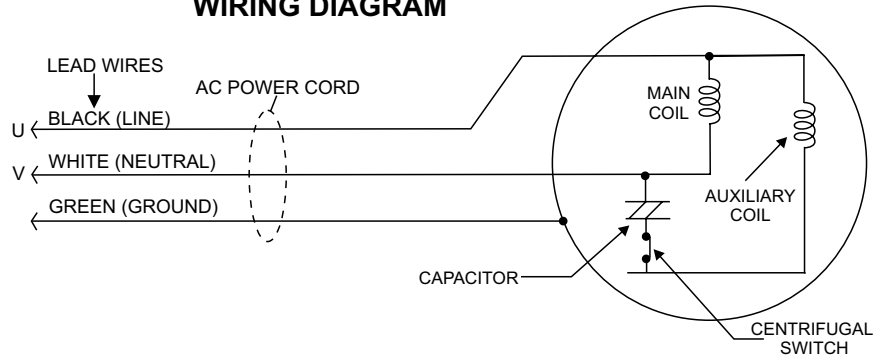

CB3 CONTROL BOX WIRING DIAGRAM

115 VAC, 60 Hz. ELECTRIC MOTOR WIRING DIAGRAM

CB3 CONTROL BOX WIRING DIAGRAM

Figure 23. CB3 Wiring Diagram