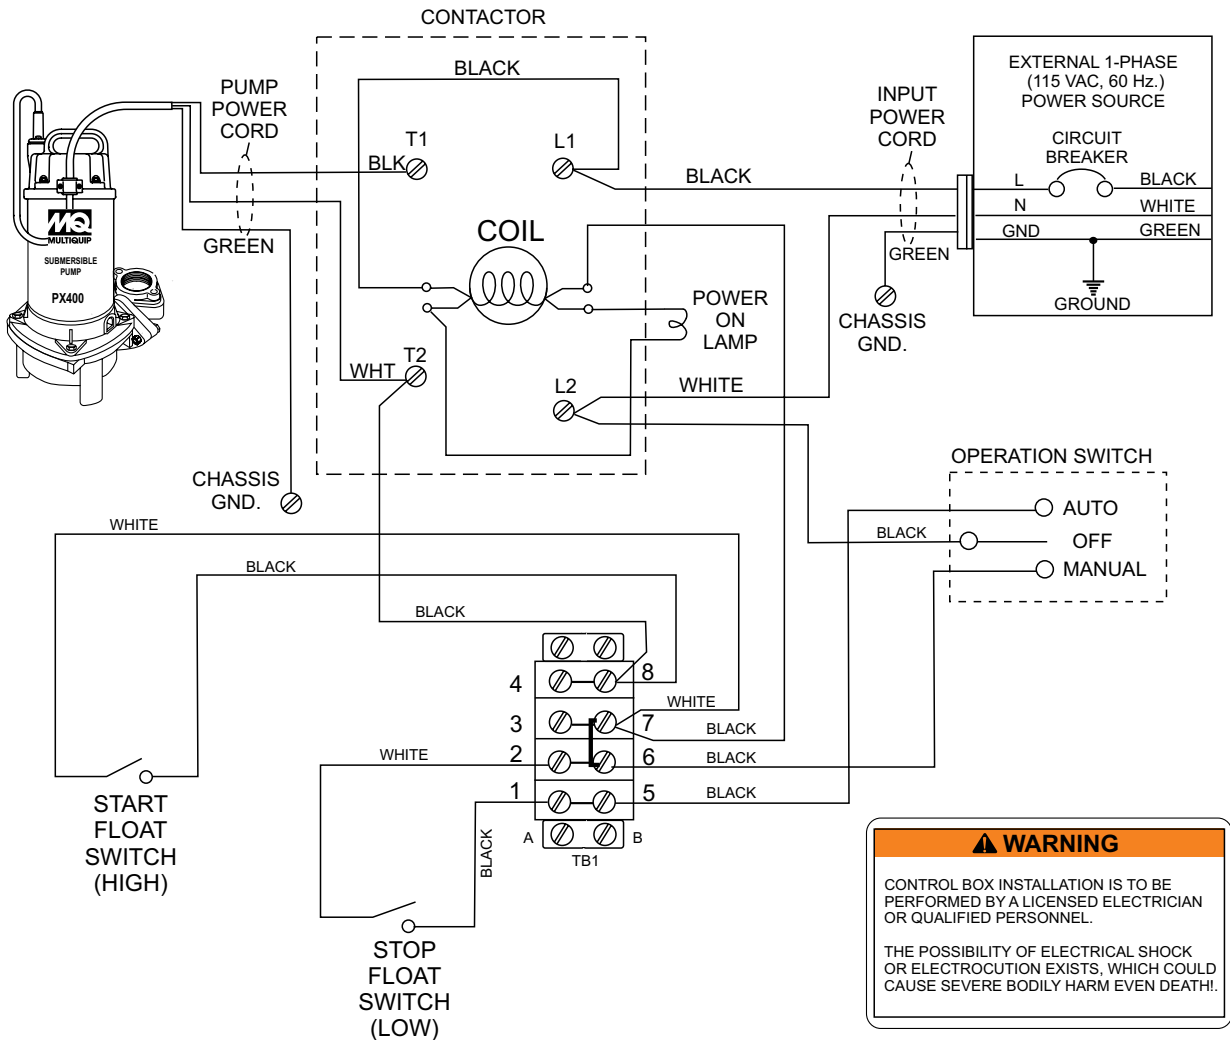

CB3 CONTROL BOX WIRING DIAGRAM

115 VAC, 60 Hz. ELECTRIC MOTOR WIRING DIAGRAM

CB3 CONTROL BOX WIRING DIAGRAM

Figure 23. CB3 Wiring Diagram