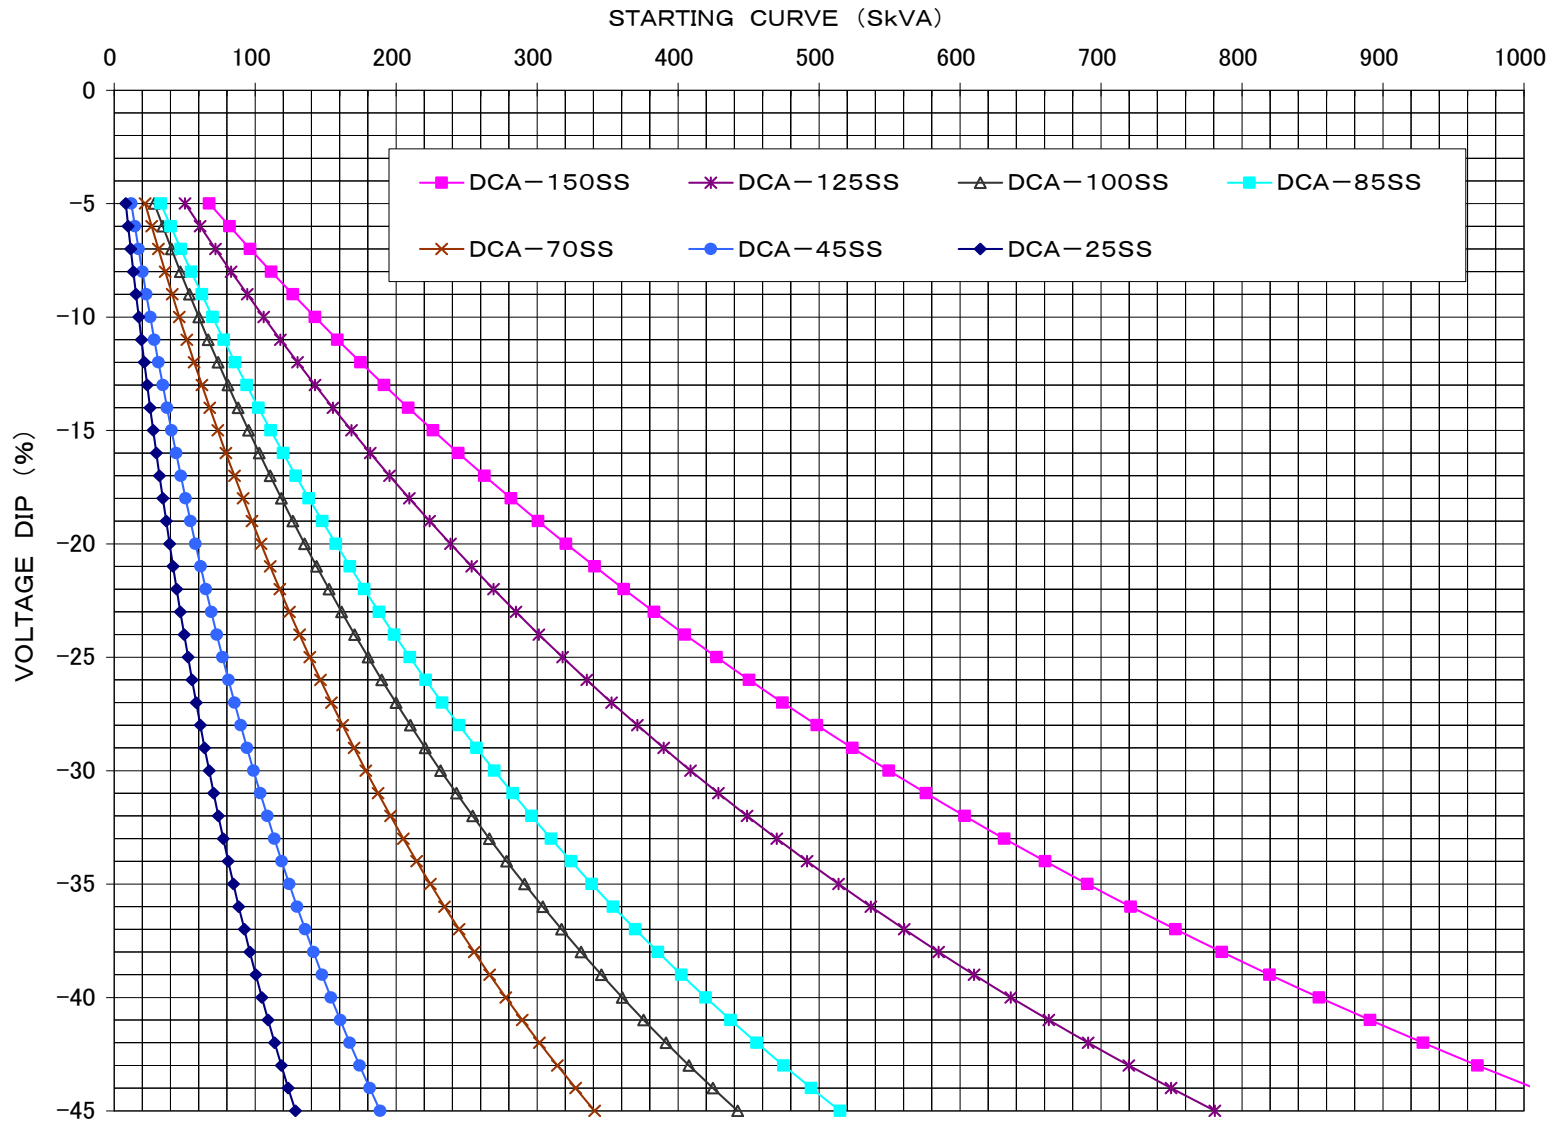

This bulletin is provided for technical reference and service related updates. If you have any questions, comments or do not wish to receive these e-mails, please reply to this e-mail or call the Service Technical Support Group 800 478-1244.

25-150SS STARTING CURVE