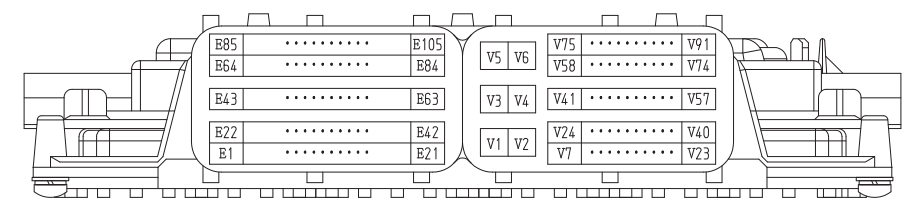

TO A~T  
CONTROLLER  
WIRING  
DIAGRAM A

A  
B  
C  
D  
E  
F  
G  
H  
I  
J  
K  
L  
M  
N  
O  
P  
Q  
R

DCU CONNECTOR ARRANGEMENT  
(WIRING VIEW)

ECM CONNECTOR ARRANGEMENT  
(WIRING VIEW)

CONNECTOR ARRANGEMENT  
(WIRING VIEW)

COLOR CODE		
	WIRE COLOR	WIRE COLOR
B	BRACK	R RED
L	BLUE	W WHITE
BR	BROWN	Y YELLOW
G	GREEN	LB LIGHT BLUE
GR	GRAY	LG LIGHT GREEN
V	VIOLET	O ORANGE
P	PINK	