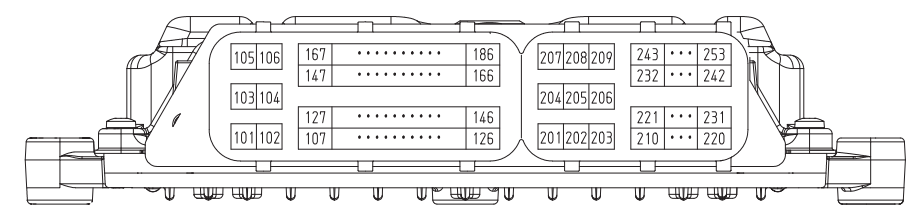

TO A~T  
CONTROLLER  
WIRING  
DIAGRAM A

A  
B  
C  
D  
E  
F  
G  
H  
I  
J  
K  
L  
M  
N  
O  
P  
Q  
R

DCU CONNECTOR ARRANGEMENT  
(WIRING VIEW)

ECM CONNECTOR ARRANGEMENT  
(WIRING VIEW)

CONNECTOR ARRANGEMENT  
(WIRING VIEW)

COLOR CODE		
	WIRE COLOR	WIRE COLOR
B	BRACK	R RED
L	BLUE	W WHITE
BR	BROWN	Y YELLOW
G	GREEN	LB LIGHT BLUE
GR	GRAY	LG LIGHT GREEN
V	VIOLET	O ORANGE
P	PINK	