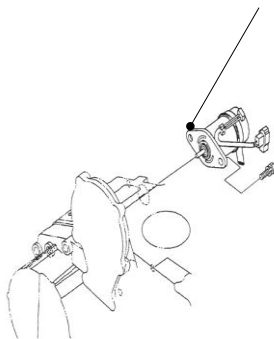

ENGINE DOESN'T SHUTDOWN WITH KEY

EMERGENCY UNIT – MQ PART # 1747260604

STOP SOLENOID – MQ PART # 1627160012

KEY SWITCH – MQ PART # 0602100059

ILLUSTRATION FROM DLW-400ES-ESA PARTS AND OPERATIONS MANUAL