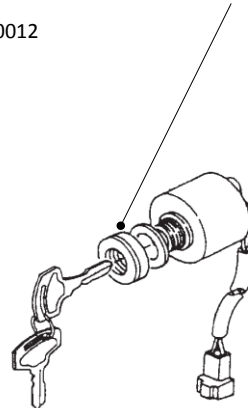

ENGINE DOESN'T SHUTDOWN WITH KEY

EMERGENCY UNIT – MQ PART # 1747260604

STOP SOLENOID – MQ PART # 1627160012

KEY SWITCH – MQ PART # 0602100059

ILLUSTRATION FROM DLW-400ES-ESA PARTS AND OPERATIONS MANUAL