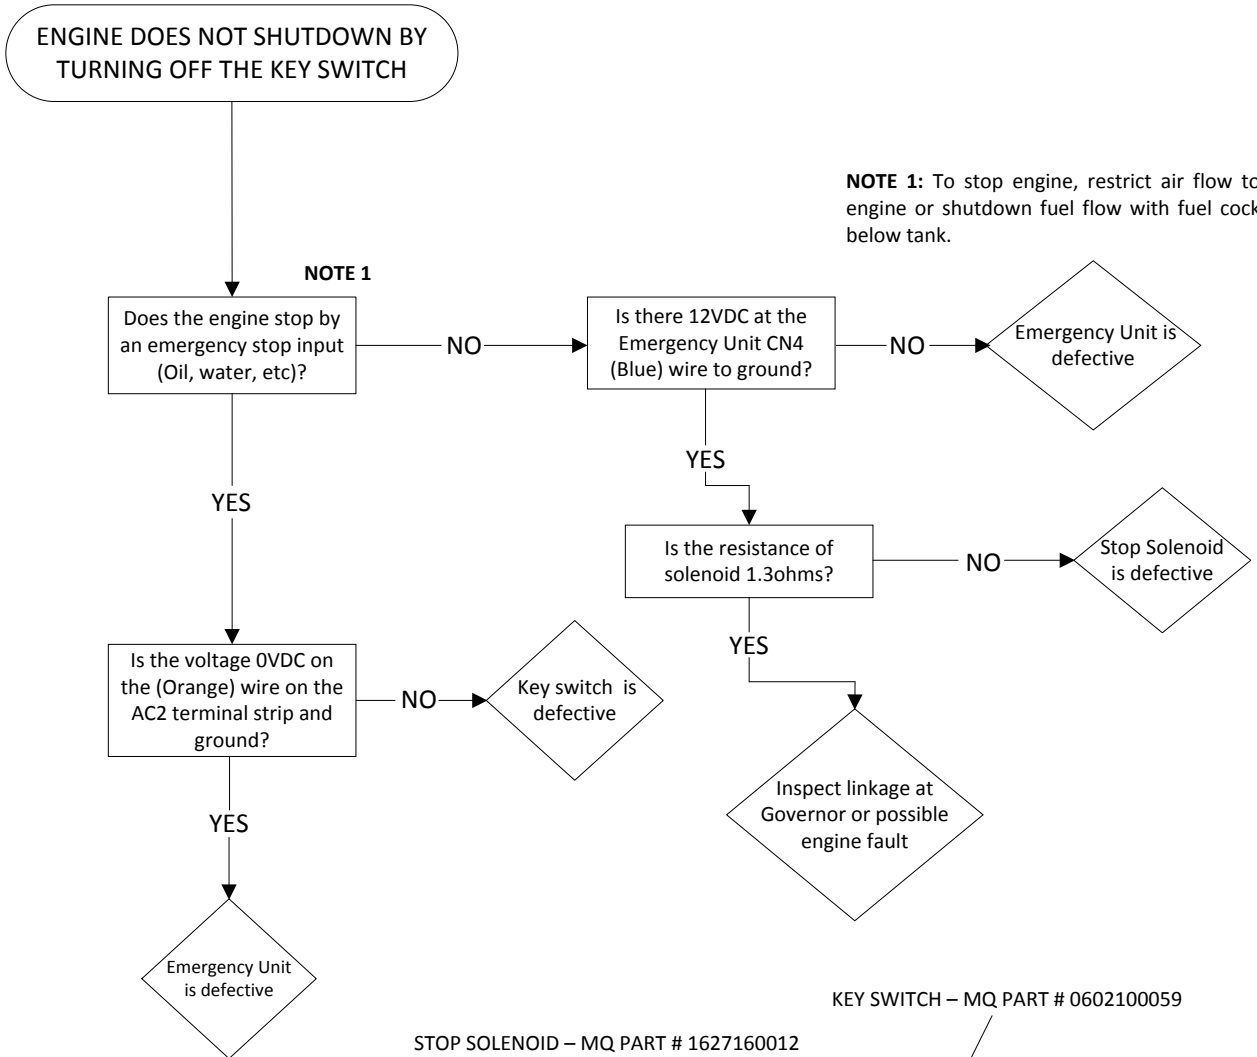

ENGINE DOESN'T SHUTDOWN WITH KEY

EMERGENCY UNIT – MQ PART # 1747260604

STOP SOLENOID – MQ PART # 1627160012

KEY SWITCH – MQ PART # 0602100059

ILLUSTRATION FROM DLW-400ES-ESA PARTS AND OPERATIONS MANUAL