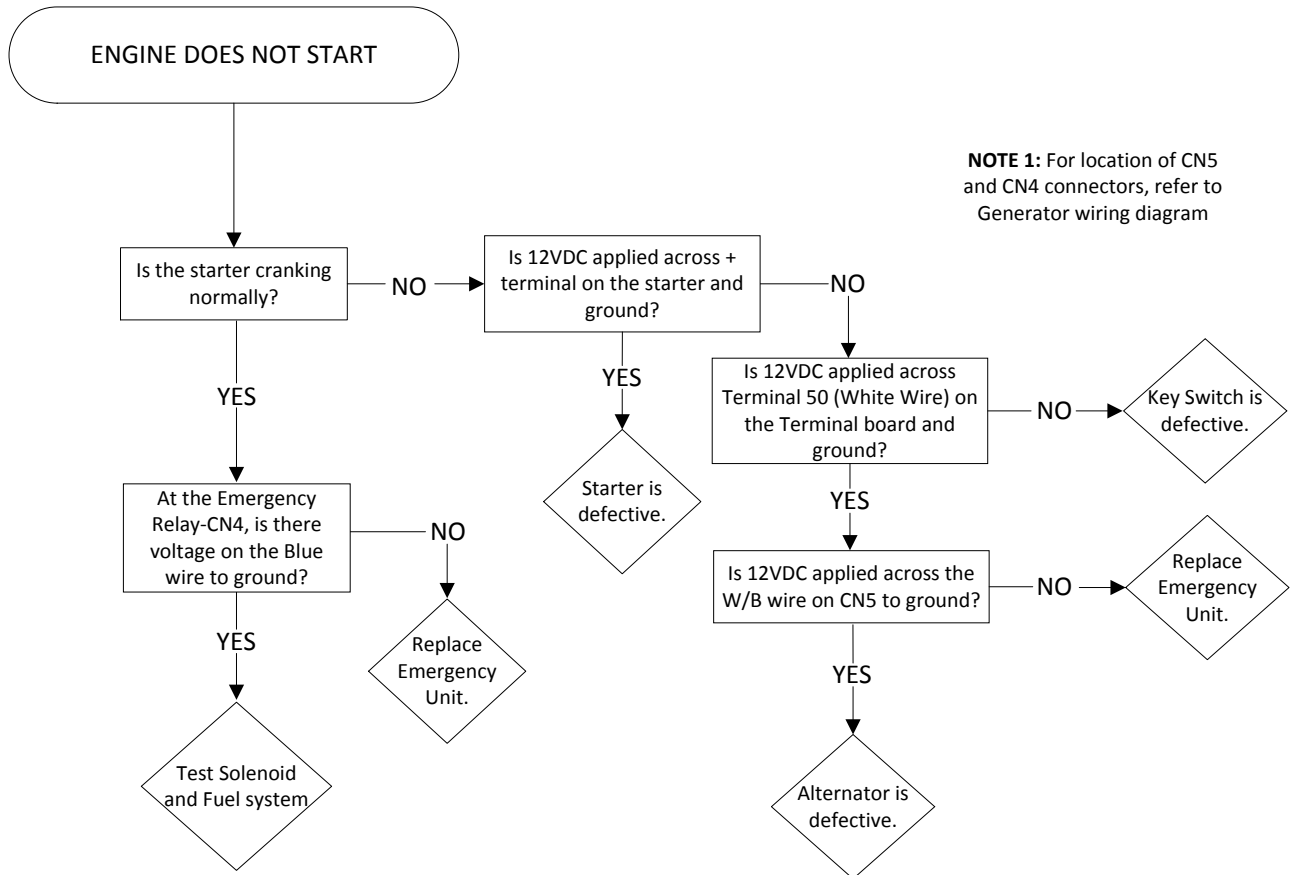

ENGINE NO START

STARTER – MQ PART # 1628563010

ALTERNATOR - MQ PART # 1747264012

EMERGENCY UNIT - MQ PART # 1747260604

KEY SWITCH - MQ PART # 0602100059

ILLUSTRATION FROM DLW-400ES-ESA PARTS AND OPERATIONS MANUAL