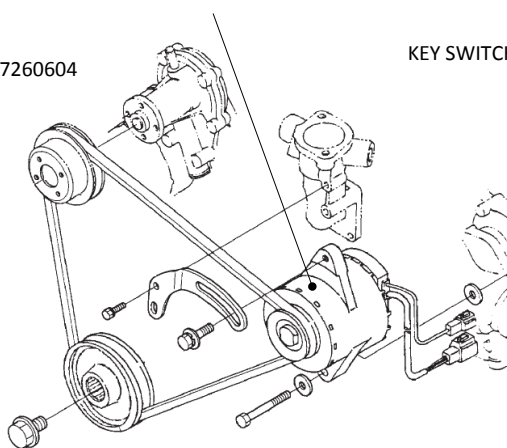

ENGINE NO START

STARTER – MQ PART # 1628563010

ALTERNATOR - MQ PART # 1747264012

EMERGENCY UNIT - MQ PART # 1747260604

KEY SWITCH - MQ PART # 0602100059

ILLUSTRATION FROM DLW-400ES-ESA PARTS AND OPERATIONS MANUAL