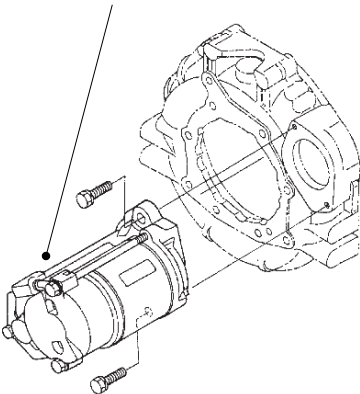

ENGINE NO START

STARTER – MQ PART # 1628563010

ALTERNATOR - MQ PART # 1747264012

EMERGENCY UNIT - MQ PART # 1747260604

KEY SWITCH - MQ PART # 0602100059

ILLUSTRATION FROM DLW-400ES-ESA PARTS AND OPERATIONS MANUAL