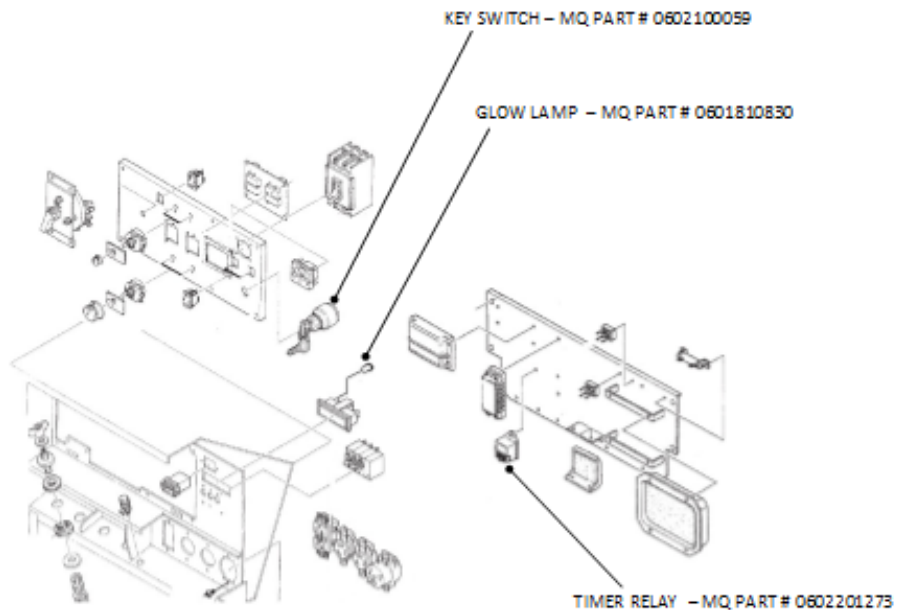

PREHEAT LAMP DOES NOT LIGHT

ILLUSTRATION FROM DLW-400ES-ESA PARTS AND OPERATIONS MANUAL