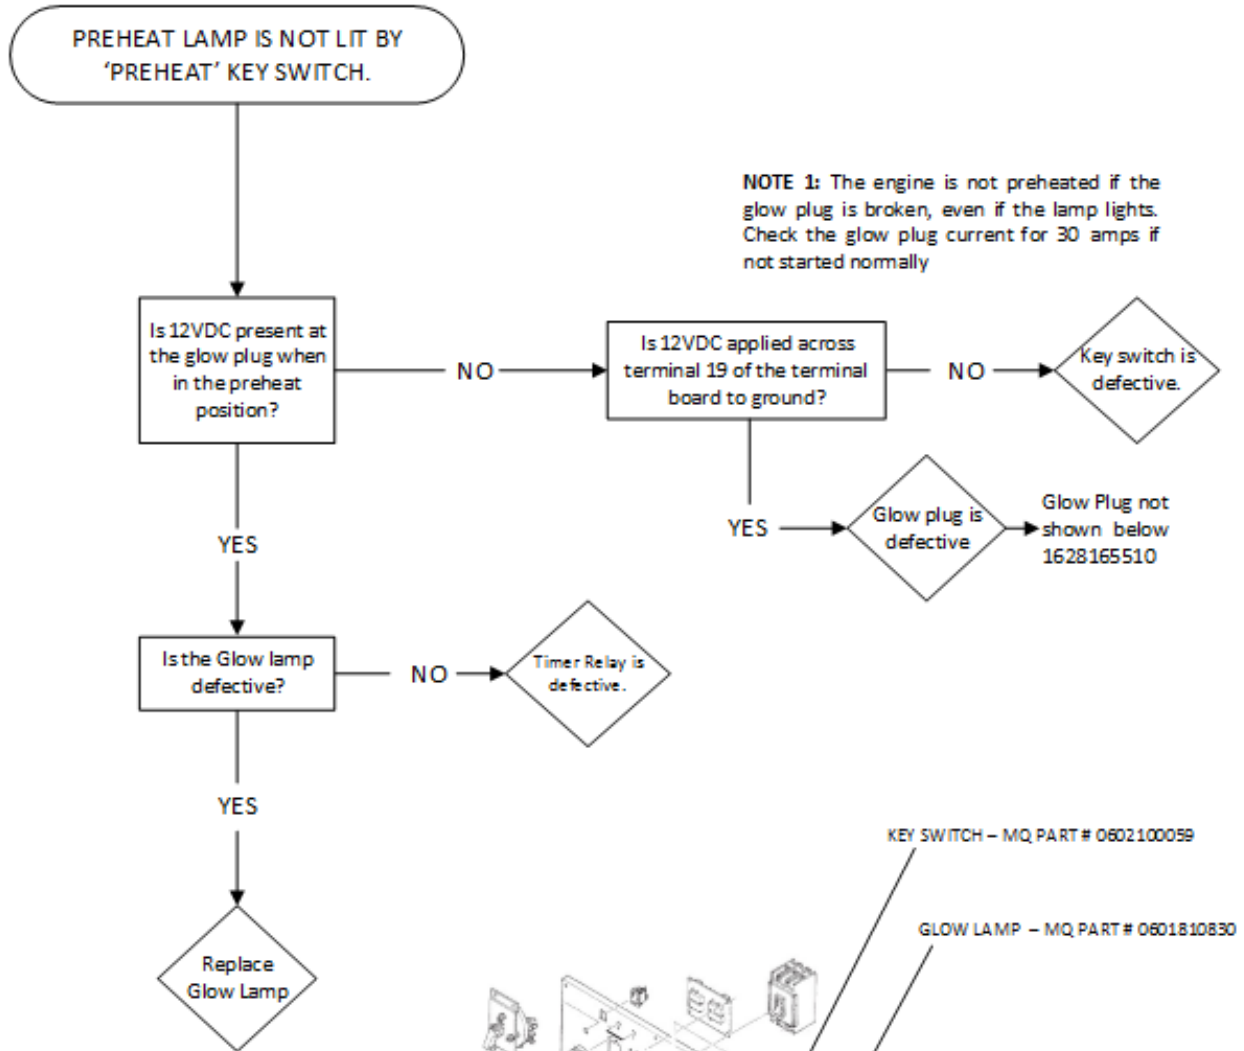

PREHEAT LAMP DOES NOT LIGHT

ILLUSTRATION FROM DLW-400ES-ESA PARTS AND OPERATIONS MANUAL