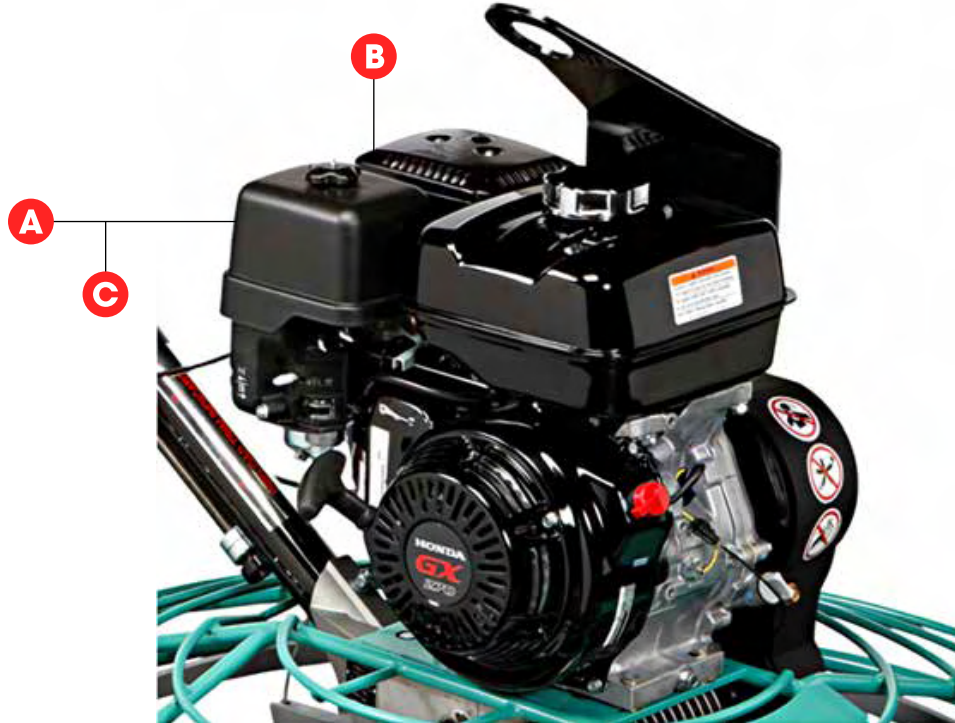

MQ Whiteman CA4 Maintenance Kit

Part Number: FKITCH4

Compatible Models

- CA4HM
- CA4HC

Kit Includes

All scheduled maintenance items needed during the first 300 hours of operation.

	Maintenance Item	Part Number	Qty.	Service Schedule
A	Air Filter	17210ZE0505	1	300 Hours
B	Spark Plug	9807956846	1	300 Hours
C	Pre Filter	17218ZE0505	1	300 Hours