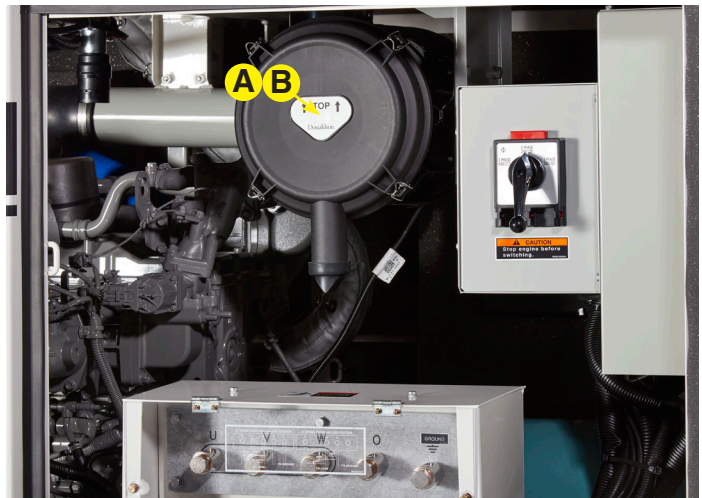

© COPYRIGHT 2023 MULTQUIP INC. • Rev. 7 (033023)