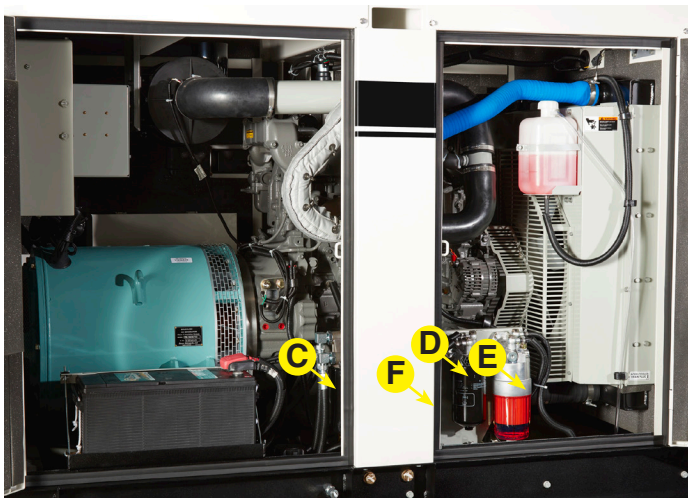

© COPYRIGHT 2023 MULTQUIP INC. • Rev. 7 (033023)