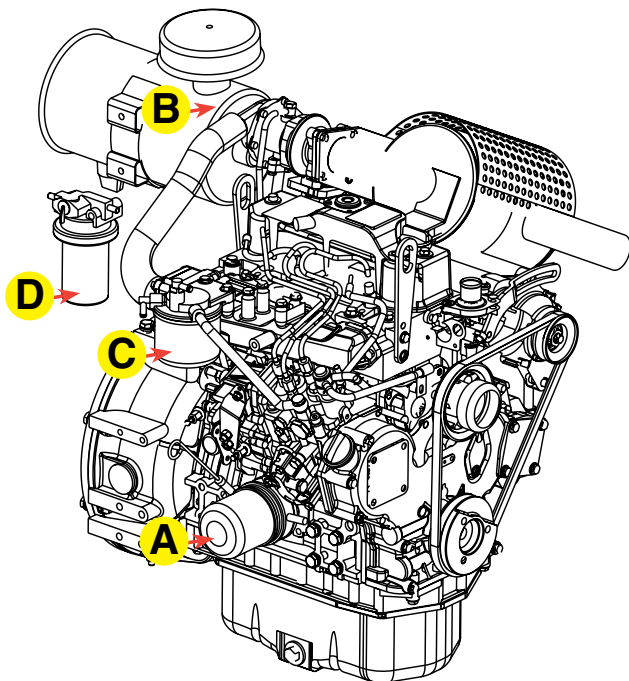

FKITHTX44Y5

The FKITHTX44Y5 Filter Service Kit provides 400 hours of ride-on power trowel usage, dependent on operating conditions. The kit includes:

	Replacement Filters	Part Numbers	Qty.	Service Schedule
A	Engine Oil Filter	12915035153	2	Every 200 Hours
B	Air Filter Element - Primary	PMAF25436	1	Every 400 Hours
C	Fuel Filter - Primary	11980255801	1	Every 400 Hours
D	Pre Fuel Filter / Separator	21743	1	Every 400 Hours
E	Hyd. Suction Filter	21107	1	Every 400 Hours

Always have an extra Filter Service Kit on hand. Reorder by calling Multiquip's Parts Department at 800-427-1244, or visit www.multiquip.com.

Filter Service Kit for MQ Whiteman Ride-On Power Trowel HTX44Y5

© COPYRIGHT 2021 MULTIQUIP INC. REV 0 (011821)

45998

**World class products.
World class support.**

Visit multiquip.com or call 800-427-1244 today.