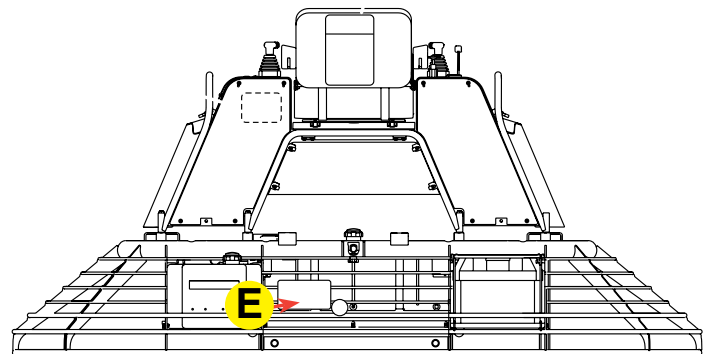

FKITHTX44Y5

The FKITHTX44Y5 Filter Service Kit provides 400 hours of ride-on power trowel usage, dependent on operating conditions. The kit includes:

	Replacement Filters	Part Numbers	Qty.	Service Schedule
A	Engine Oil Filter	12915035153	2	Every 200 Hours
B	Air Filter Element - Primary	PMAF25436	1	Every 400 Hours
C	Fuel Filter - Primary	11980255801	1	Every 400 Hours
D	Pre Fuel Filter / Separator	21743	1	Every 400 Hours
E	Hyd. Suction Filter	21107	1	Every 400 Hours

Always have an extra Filter Service Kit on hand. Reorder by calling Multiquip's Parts Department at 800-427-1244, or visit www.multiquip.com.

Filter Service Kit for MQ Whiteman Ride-On Power Trowel HTX44Y5

© COPYRIGHT 2021 MULTIQUIP INC. REV 0 (011821)

45998

**World class products.
World class support.**

Visit multiquip.com or call 800-427-1244 today.