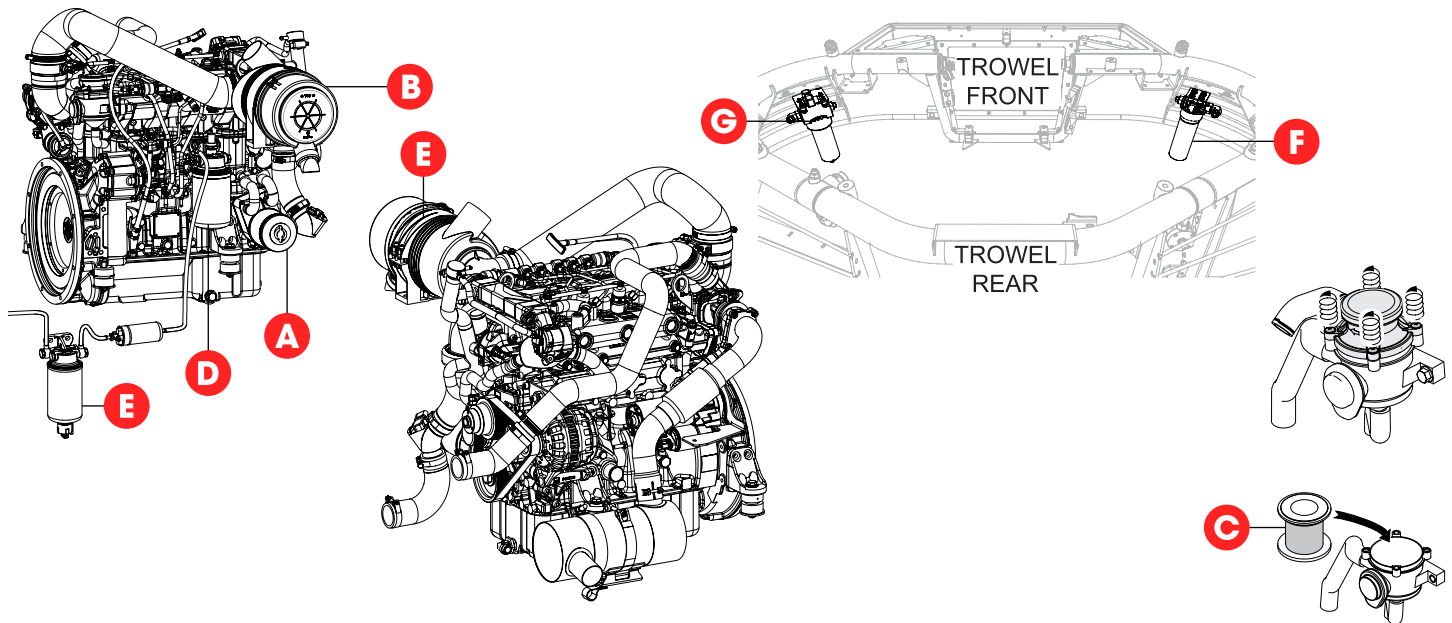

MQ Whiteman HTX6H Maintenance Kit

Part Number: FKITHTX6H

Compatible Models

- HTX6H

Kit Includes

All scheduled maintenance items needed during the first 400 hours of operation.

	Maintenance Item	Part Number	Qty.	Service Schedule
A	Engine Oil Filter	42602-68	1	Every 400 Hours
B	Air Filter Element - Primary	42702-1	1	Every 400 Hours
C	Breather Filter	42602-34	1	Every 400 Hours
D	Fuel Filter - Primary	42602-18	1	Every 400 Hours
E	Pre Fuel Filter / Sperator	42602-15	1	Every 400 Hours
F	Hyd Med Pressure Filter	42616-1	1	Every 400 Hours
G	Hyd High Pressure Filter	42615-1	1	Every 400 Hours