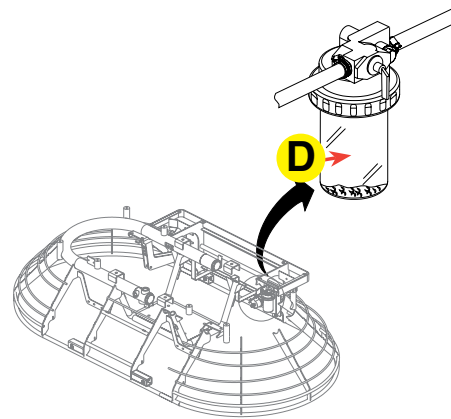

Always have an extra Filter Service Kit on hand. Reorder by calling Multiquip's Parts Department at 800-427-1244, or visit www.multiquip.com.