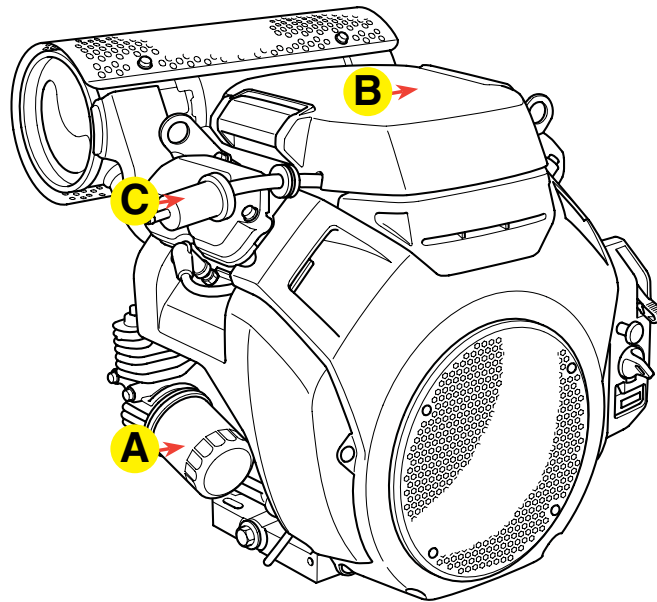

FKITJWN24H

The FKITJWN24H Filter Service Kit provides 400 hours of ride-on power trowel usage, dependent on operating conditions. The kit includes:

	Replacement Filters	Part Numbers	Qty.	Service Schedule
A	Engine Oil Filter	15400PLMA01PE	2	Every 200 Hours
B	Air Filter Element - Primary	17210ZJ1842	1	Every 400 Hours
C	Fuel Filter Primary	16910ZE8015	1	Every 400 Hours

Always have an extra Filter Service Kit on hand. Reorder by calling Multiquip's Parts Department at 800-427-1244, or visit www.multiquip.com.

Filter Service Kit for MQ Whiteman Ride-On Power Trowel JWN24HTCSL

© COPYRIGHT 2023 MULTIQUIP INC. REV 2 (061423)

48010-A

**World class products.
World class support.**

Visit multiquip.com or call 800-427-1244 today.