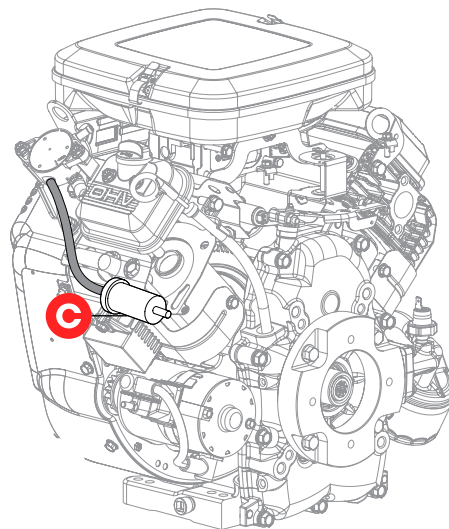

Need a Maintenance Kit?

Call our Parts Department at 800-427-1244
or email us at parts@multiquip.com