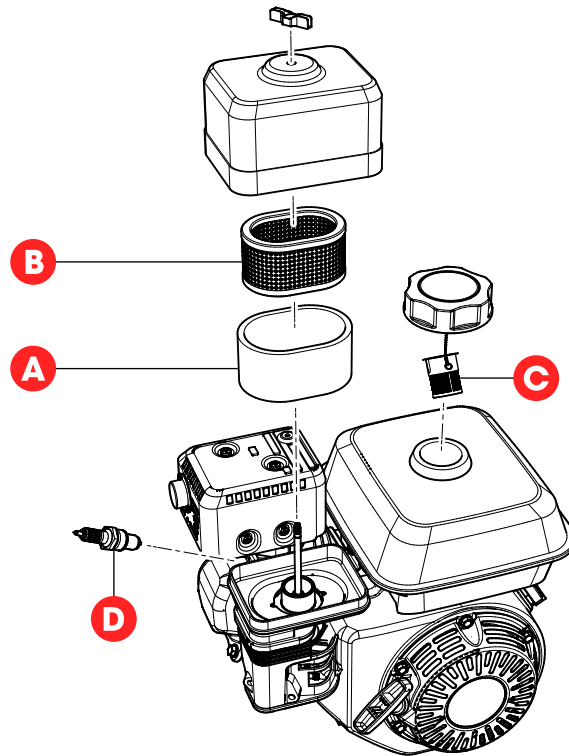

MQ EM12 and EM120 Maintenance Kit

Part Number: FKITMIX1

Compatible Models

- EM12
- EM120

Kit Includes

All scheduled maintenance items needed during the first 300 hours of operation.

	Maintenance Item	Part Number	Qty.	Service Schedule
A	Air Filter	17210ZE3505	1	100 Hours or Three Months
B	Outer Air Filter	17218ZE3505	1	100 Hours or Three Months
C	Fuel Filter	17672ZE2W01	1	300 Hours or One Year
D	Spark Plug	9807955846	1	100 Hours or Six Months