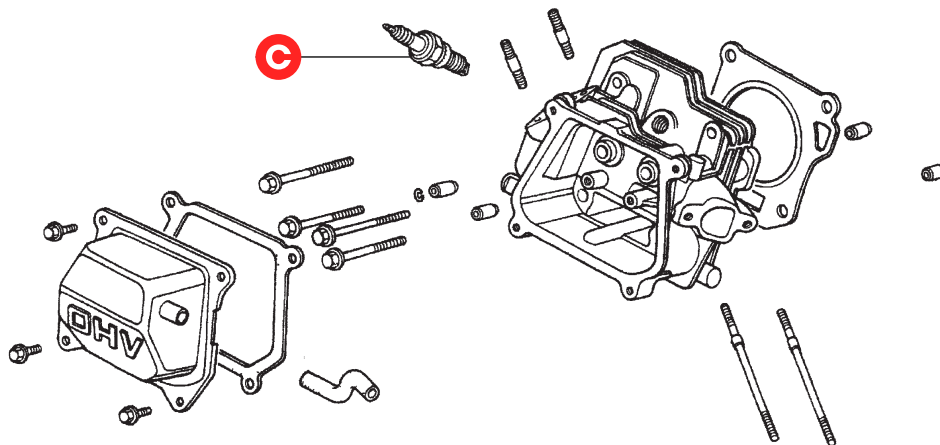

MQ EM70, WM70, and WM63 Maintenance Kit

Part Number: FKITMIX2

Compatible Models

- EM70
- WM70
- WM63

Kit Includes

All scheduled maintenance items needed during the first 300 hours of operation.

	Maintenance Item	Part Number	Qty.	Service Schedule
A	Air Filter	17210Z4M821	1	50 Hours or Three Months
B	Fuel Filter	17672ZE2W01	1	100 Hours or Six Months
C	Spark Plug	9807955846	1	300 Hours or One Year