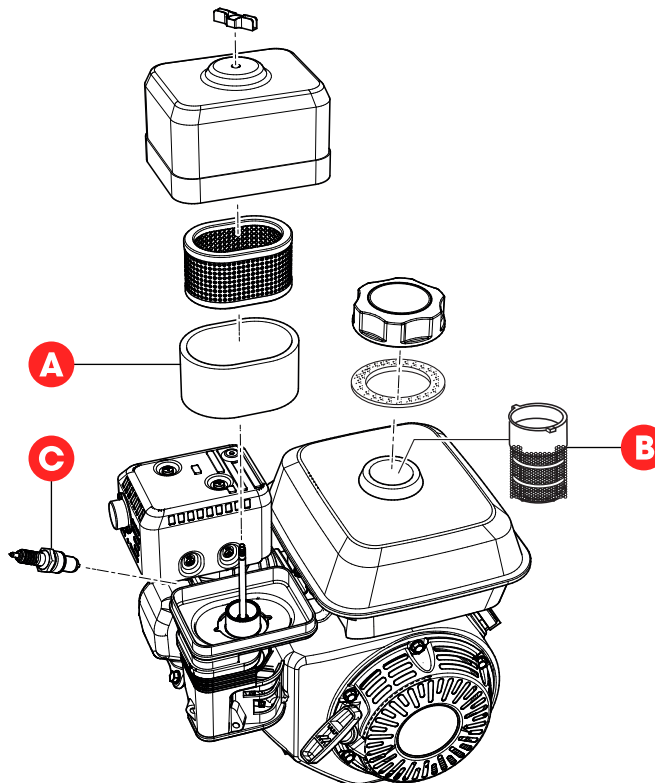

MQ EM70P, EM90P/S, WM63, WM90, WM70 Maintenance Kit

Part Number: FKITMIX3

Compatible Models

- EM70P
- EM90P/S
- WM70
- WM63
- WM90

Kit Includes

All scheduled maintenance items needed during the first 500 hours of operation.

	Maintenance Item	Part Number	Qty.	Service Schedule
A	Air Filter	17210ZE2515	1	200 Hours
B	Fuel Filter	17672ZE2W01	1	300 Hours
C	Spark Plug	9807955846	1	500 Hours

Need a Maintenance Kit?

Call our Parts Department at 800-427-1244
or email us at parts@multiquip.com