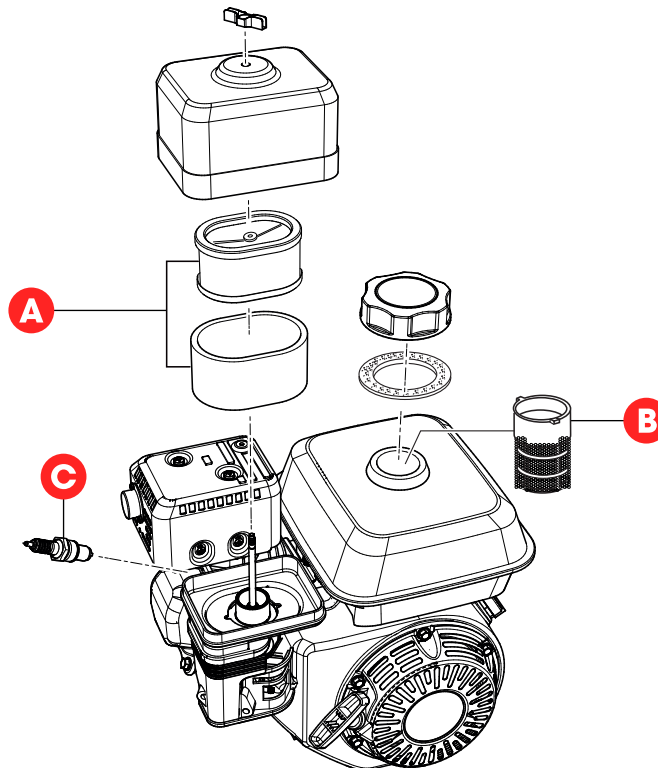

MQ EM90SLF, WM63SLF, and WM90SLF Maintenance Kit

Part Number: FKITMIX4

Compatible Models

- EM90SLF
- WM63SLF
- WM90SLF

Kit Includes

All scheduled maintenance items needed during the first 300 hours of operation.

	Maintenance Item	Part Number	Qty.	Service Schedule
A	Air Filter	17124-A1010-0001	1	200 Hours
B	Fuel Filter	16610-A0710-0008	1	300 Hours
C	Spark Plug	27100-A0710-0001	1	500 Hours

Need a Maintenance Kit?
 Call our Parts Department at 800-427-1244
 or email us at parts@multiquip.com