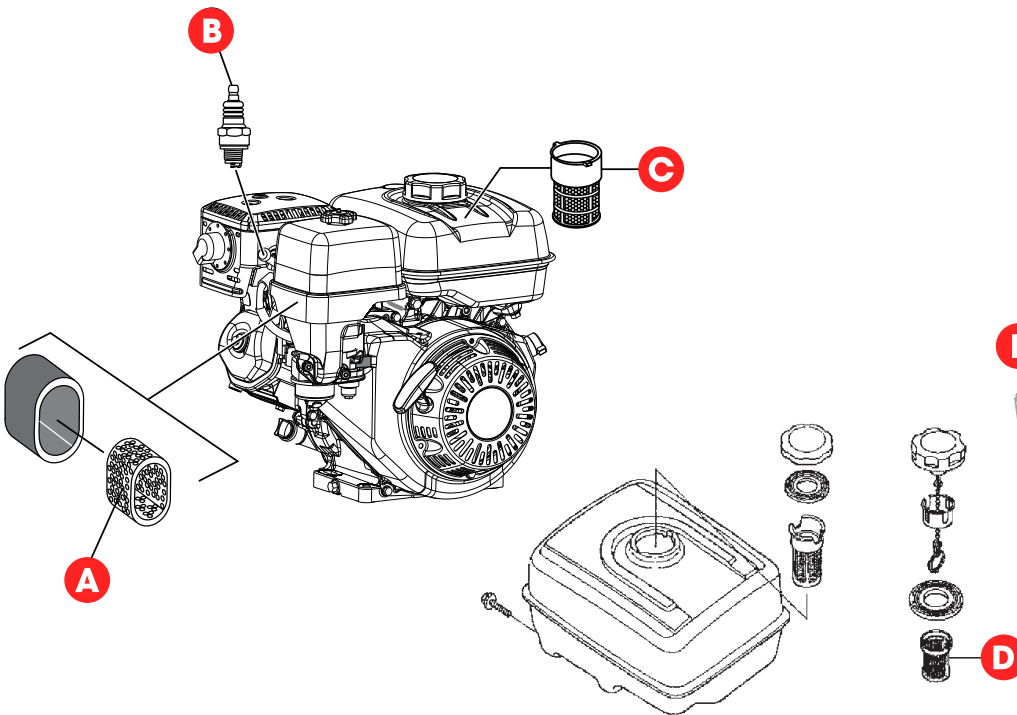

© COPYRIGHT 2024 MULTIQUIP INC. (020524)

Need a Maintenance Kit?

Call our Parts Department at 800-427-1244
or email us at parts@multiquip.com