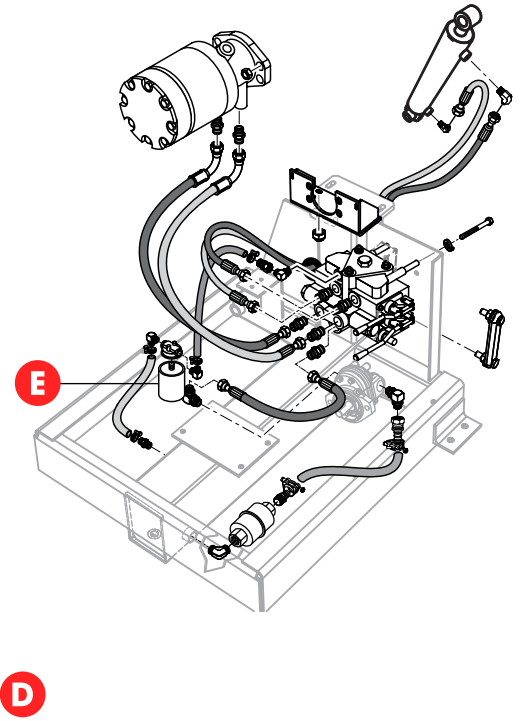

© COPYRIGHT 2024 MULTIQUIP INC. (020524)

Need a Maintenance Kit?

Call our Parts Department at 800-427-1244
or email us at parts@multiquip.com