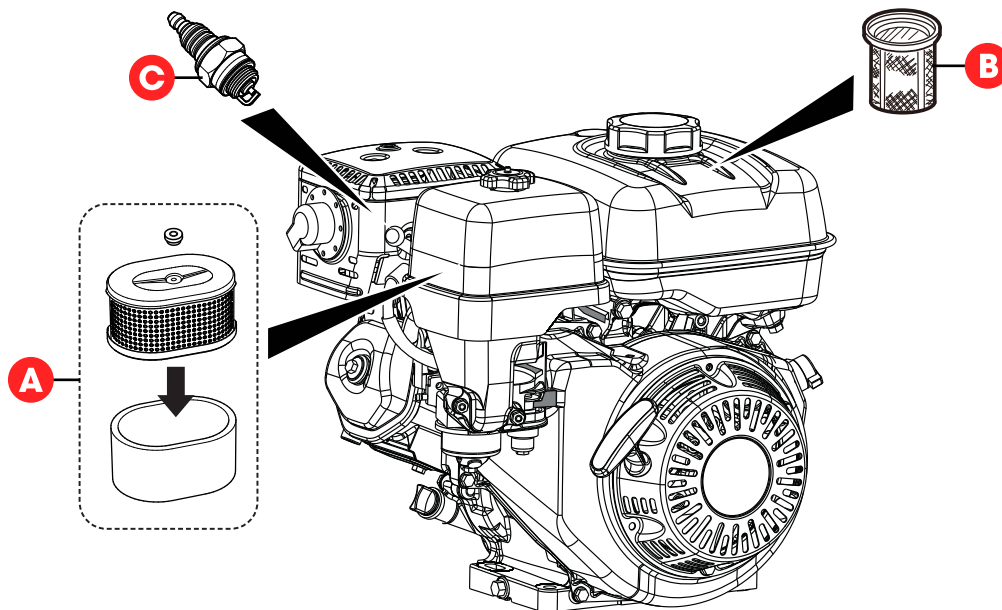

Need a Maintenance Kit?

Call our Parts Department at 800-427-1244
or email us at parts@multiquip.com