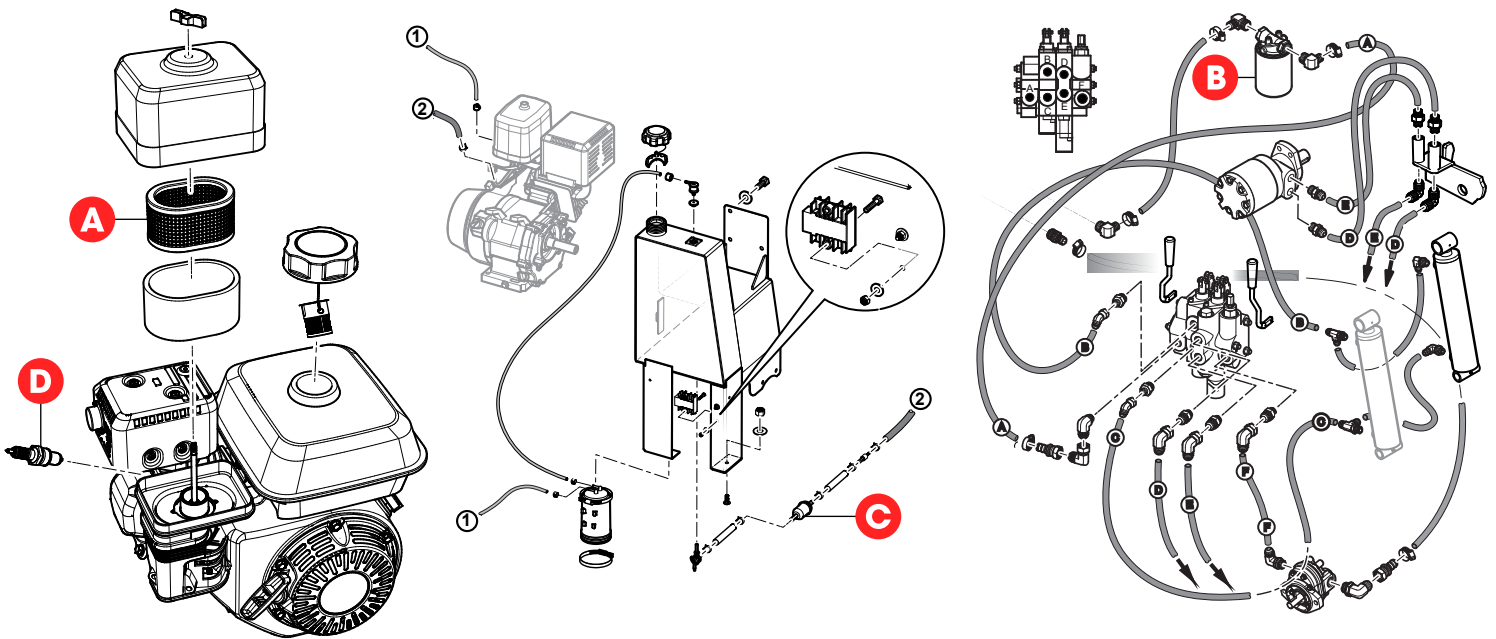

MQ Essick PRO12 Maintenance Kit

Part Number: FKITPRO12

Compatible Models

- PRO12

Kit Includes

All scheduled maintenance items needed during the first 400 hours of operation.

	Maintenance Item	Part Number	Qty.	Service Schedule
A	Air Filter	17210ZE3505	1	150 Hours or Six Months
B	Oil Filter	508667	1	100 Hours or Six Months
C	Fuel Filter	EM20763	1	100 Hours or Six Months
D	Spark Plug	9807956846	1	300 Hours or One Year