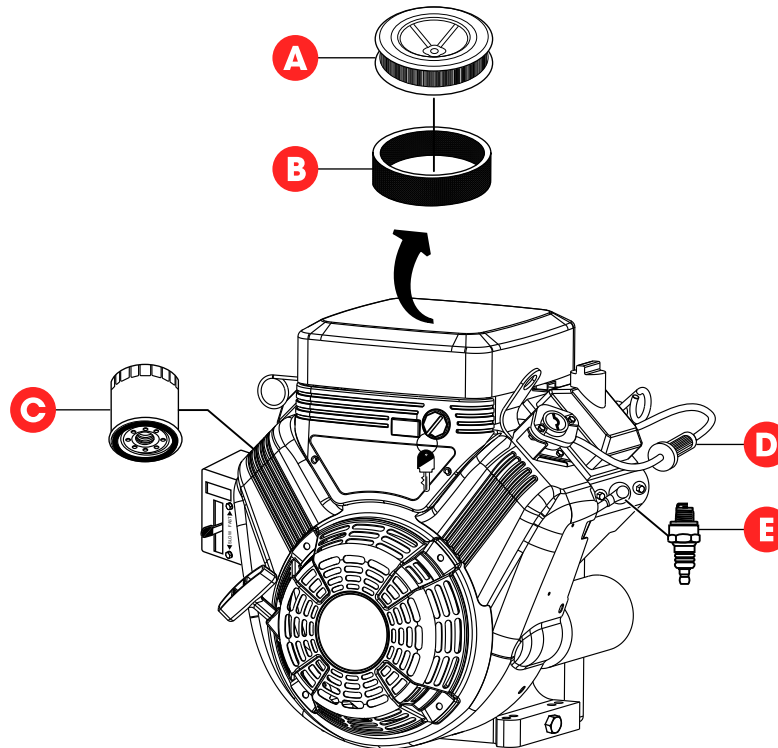

MQ Essick PRO20 Maintenance Kit

Part Number: FKITPRO20

Compatible Models

- PRO20

Kit Includes

All scheduled maintenance items needed during the first 400 hours of operation.

	Maintenance Item	Part Number	Qty.	Service Schedule
A	Air Filter	394018S	1	100 Hours
B	Secondary Element	272490S	1	100 Hours
C	Oil Filter	508667	1	100 Hours
D	Fuel Filter	845125	1	100-400 Hours
E	Spark Plug	9807956846	1	100-400 Hours