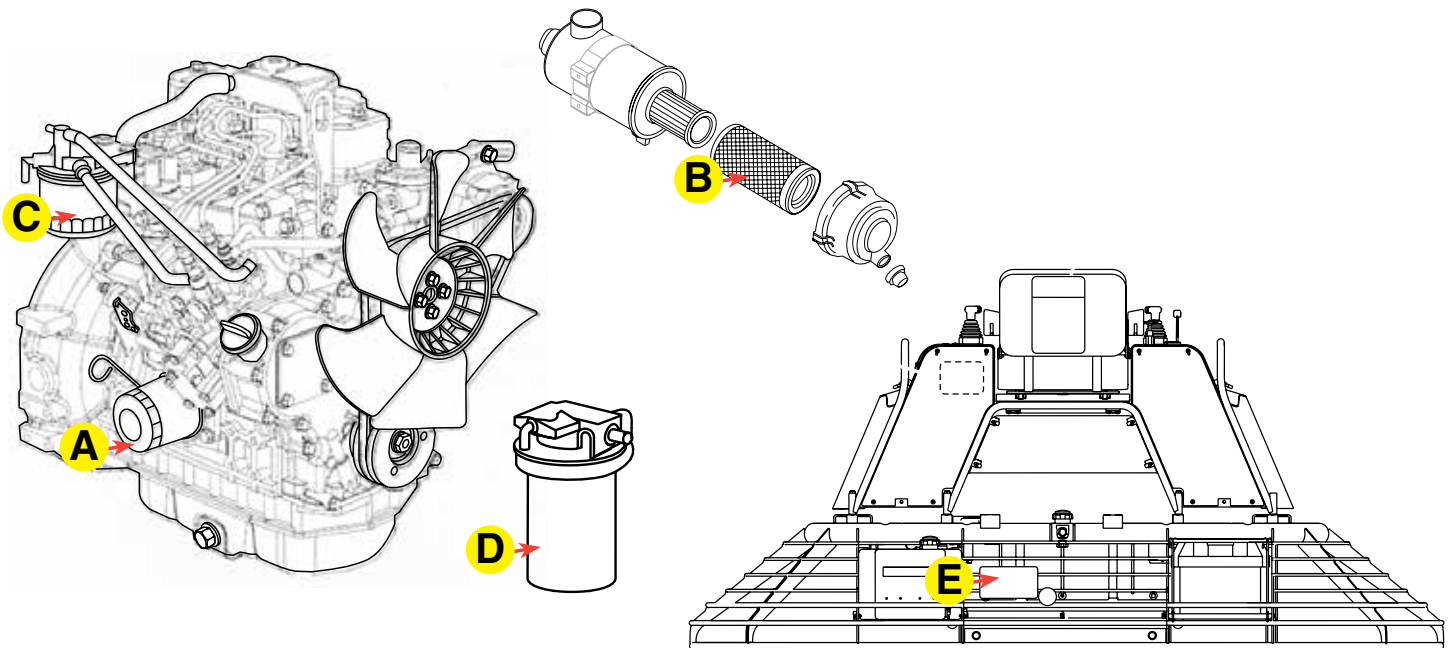

© COPYRIGHT 2021 MULTIQUIP INC. REV 0 (011821)