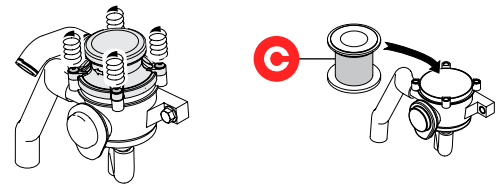

	Maintenance Item	Part Number	Qty.	Service Schedule
A	Engine Oil Filter	42602-68	1	Every 500 Hours
B	Air Filter Element - Primary	42702-1	1	Every 500 Hours
C	Breather Filter	42602-34	1	Every 500 Hours
D	Fuel Filter - Primary	2147501	1	Every 500 Hours
E	Pre Fuel Filter / Sperator	50695800	1	Every 500 Hours
F	Hyd Med Pressure Filter	42616-1	1	Every 500 Hours
G	Hyd High Pressure Filter	42615-1	1	Every 500 Hours