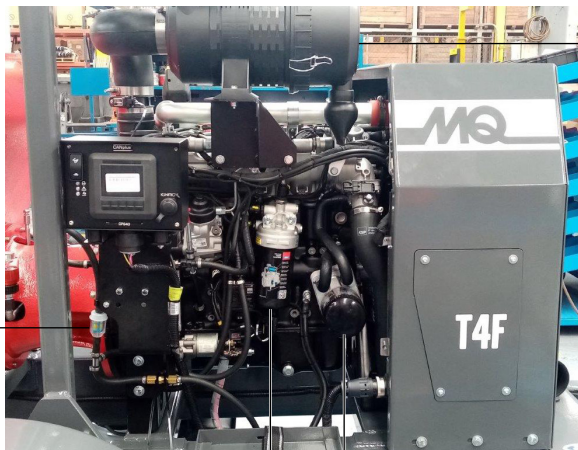

© COPYRIGHT 2024 MULTIQIP INC. (020524)

Need a Maintenance Kit?

Call our Parts Department at 800-427-1244
or email us at parts@multiquip.com