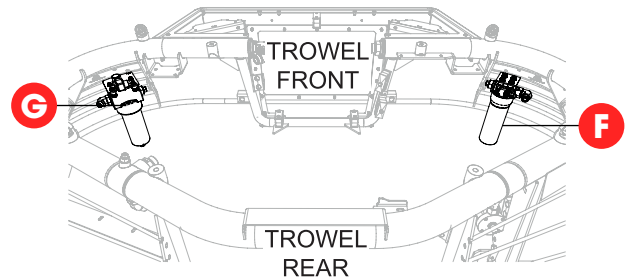

© COPYRIGHT 2024 MULTIQIP INC. (020524)

Need a Maintenance Kit?

Call our Parts Department at 800-427-1244
or email us at parts@multiquip.com