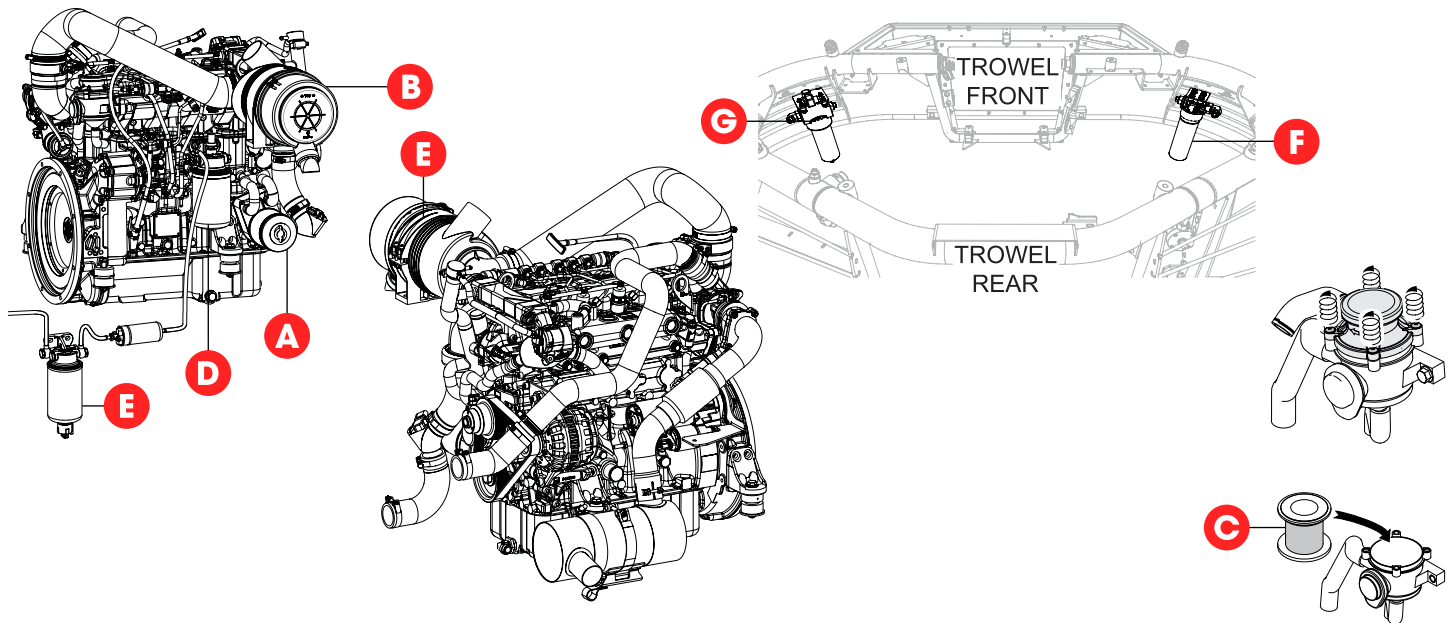

MQ Whiteman STX6H Maintenance Kit

Part Number: FKITSTX6H

Compatible Models

- STX6H

Kit Includes

All scheduled maintenance items needed during the first 400 hours of operation.

	Maintenance Item	Part Number	Qty.	Service Schedule
A	Engine Oil Filter	42602-68	1	Every 400 Hours
B	Air Filter Element - Primary	PMAF25436	1	Every 400 Hours
C	Breather Filter	42602-34	1	Every 400 Hours
D	Fuel Filter - Primary	42602-18	1	Every 400 Hours
E	Pre Fuel Filter / Sperator	42602-15	1	Every 400 Hours
F	Hyd Med Pressure Filter	42616-1	1	Every 400 Hours
G	Hyd High Pressure Filter	42615-1	1	Every 400 Hours