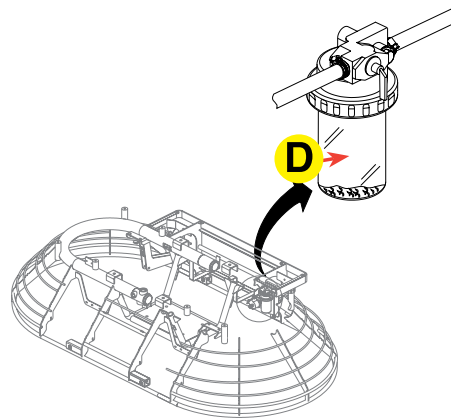

FKITSTXD6I

The FKITSTXD6I Filter Service Kit provides 400 hours of ride-on power trowel usage, dependent on operating conditions. The kit includes:

	Replacement Filters	Part Numbers	Qty.	Service Schedule
A	Engine Oil Filter	12915035153	2	Every 200 Hours
B	Air Filter Element - Primary	PMAF25436	1	Every 400 Hours
C	Fuel Filter Primary	11980255801	1	Every 400 Hours
D	Pre Fuel Filter / Separator	12924255730	1	Every 400 Hours
E	Hyd. Suction Filter	22371	1	Every 400 Hours

Always have an extra Filter Service Kit on hand. Reorder by calling Multiquip's Parts Department at 800-427-1244, or visit www.multiquip.com.

© COPYRIGHT 2021 MULTIQUIP INC. REV 0 (011821)

48013

**World class products.
World class support.**

Visit multiquip.com or call 800-427-1244 today.