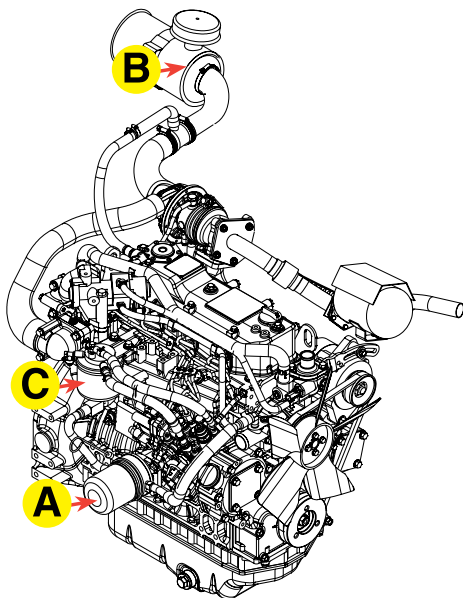

FKITSTXD6I

The FKITSTXD6I Filter Service Kit provides 400 hours of ride-on power trowel usage, dependent on operating conditions. The kit includes:

	Replacement Filters	Part Numbers	Qty.	Service Schedule
A	Engine Oil Filter	12915035153	2	Every 200 Hours
B	Air Filter Element - Primary	PMAF25436	1	Every 400 Hours
C	Fuel Filter Primary	11980255801	1	Every 400 Hours
D	Pre Fuel Filter / Separator	12924255730	1	Every 400 Hours
E	Hyd. Suction Filter	22371	1	Every 400 Hours

Always have an extra Filter Service Kit on hand. Reorder by calling Multiquip's Parts Department at 800-427-1244, or visit www.multiquip.com.

© COPYRIGHT 2021 MULTIQUIP INC. REV 0 (011821)

48013

**World class products.
World class support.**

Visit multiquip.com or call 800-427-1244 today.