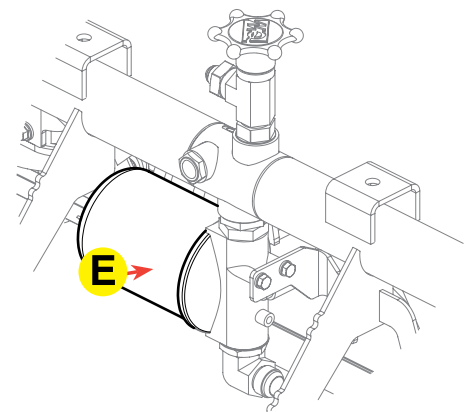

FKITSTXD6I

The FKITSTXD6I Filter Service Kit provides 400 hours of ride-on power trowel usage, dependent on operating conditions. The kit includes:

	Replacement Filters	Part Numbers	Qty.	Service Schedule
A	Engine Oil Filter	12915035153	2	Every 200 Hours
B	Air Filter Element - Primary	PMAF25436	1	Every 400 Hours
C	Fuel Filter Primary	11980255801	1	Every 400 Hours
D	Pre Fuel Filter / Separator	12924255730	1	Every 400 Hours
E	Hyd. Suction Filter	22371	1	Every 400 Hours

Always have an extra Filter Service Kit on hand. Reorder by calling Multiquip's Parts Department at 800-427-1244, or visit www.multiquip.com.

© COPYRIGHT 2021 MULTIQUIP INC. REV 0 (011821)

48013

**World class products.
World class support.**

Visit multiquip.com or call 800-427-1244 today.