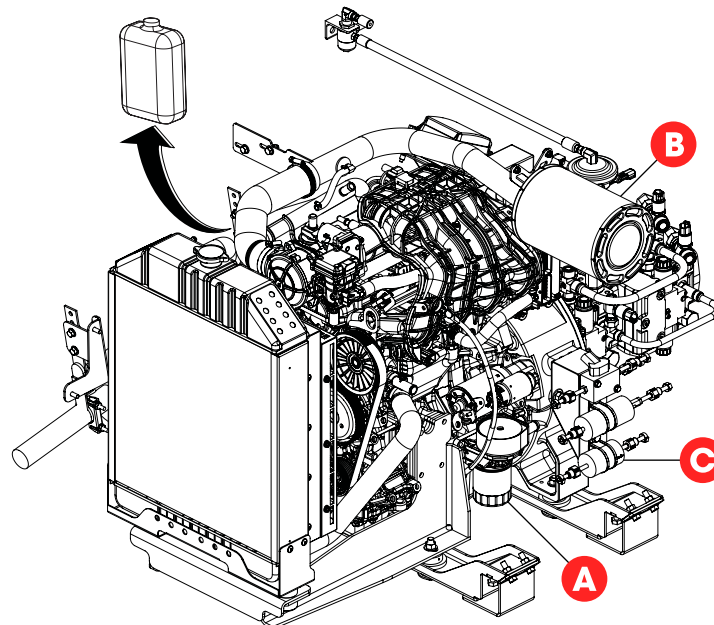

MQ Whiteman STXDF Maintenance Kit

Part Number: FKITSTXDF

Compatible Models

- STXDF

Kit Includes

All scheduled maintenance items needed during the first 400 hours of operation.

	Maintenance Item	Part Number	Qty.	Service Schedule
A	Engine Oil Filter	43140-42	2	Every 200 Hours
B	Air Filter Element - Primary	42037	1	Every 400 Hours
C	Fuel Filter Primary	43140-04	1	Every 400 Hours