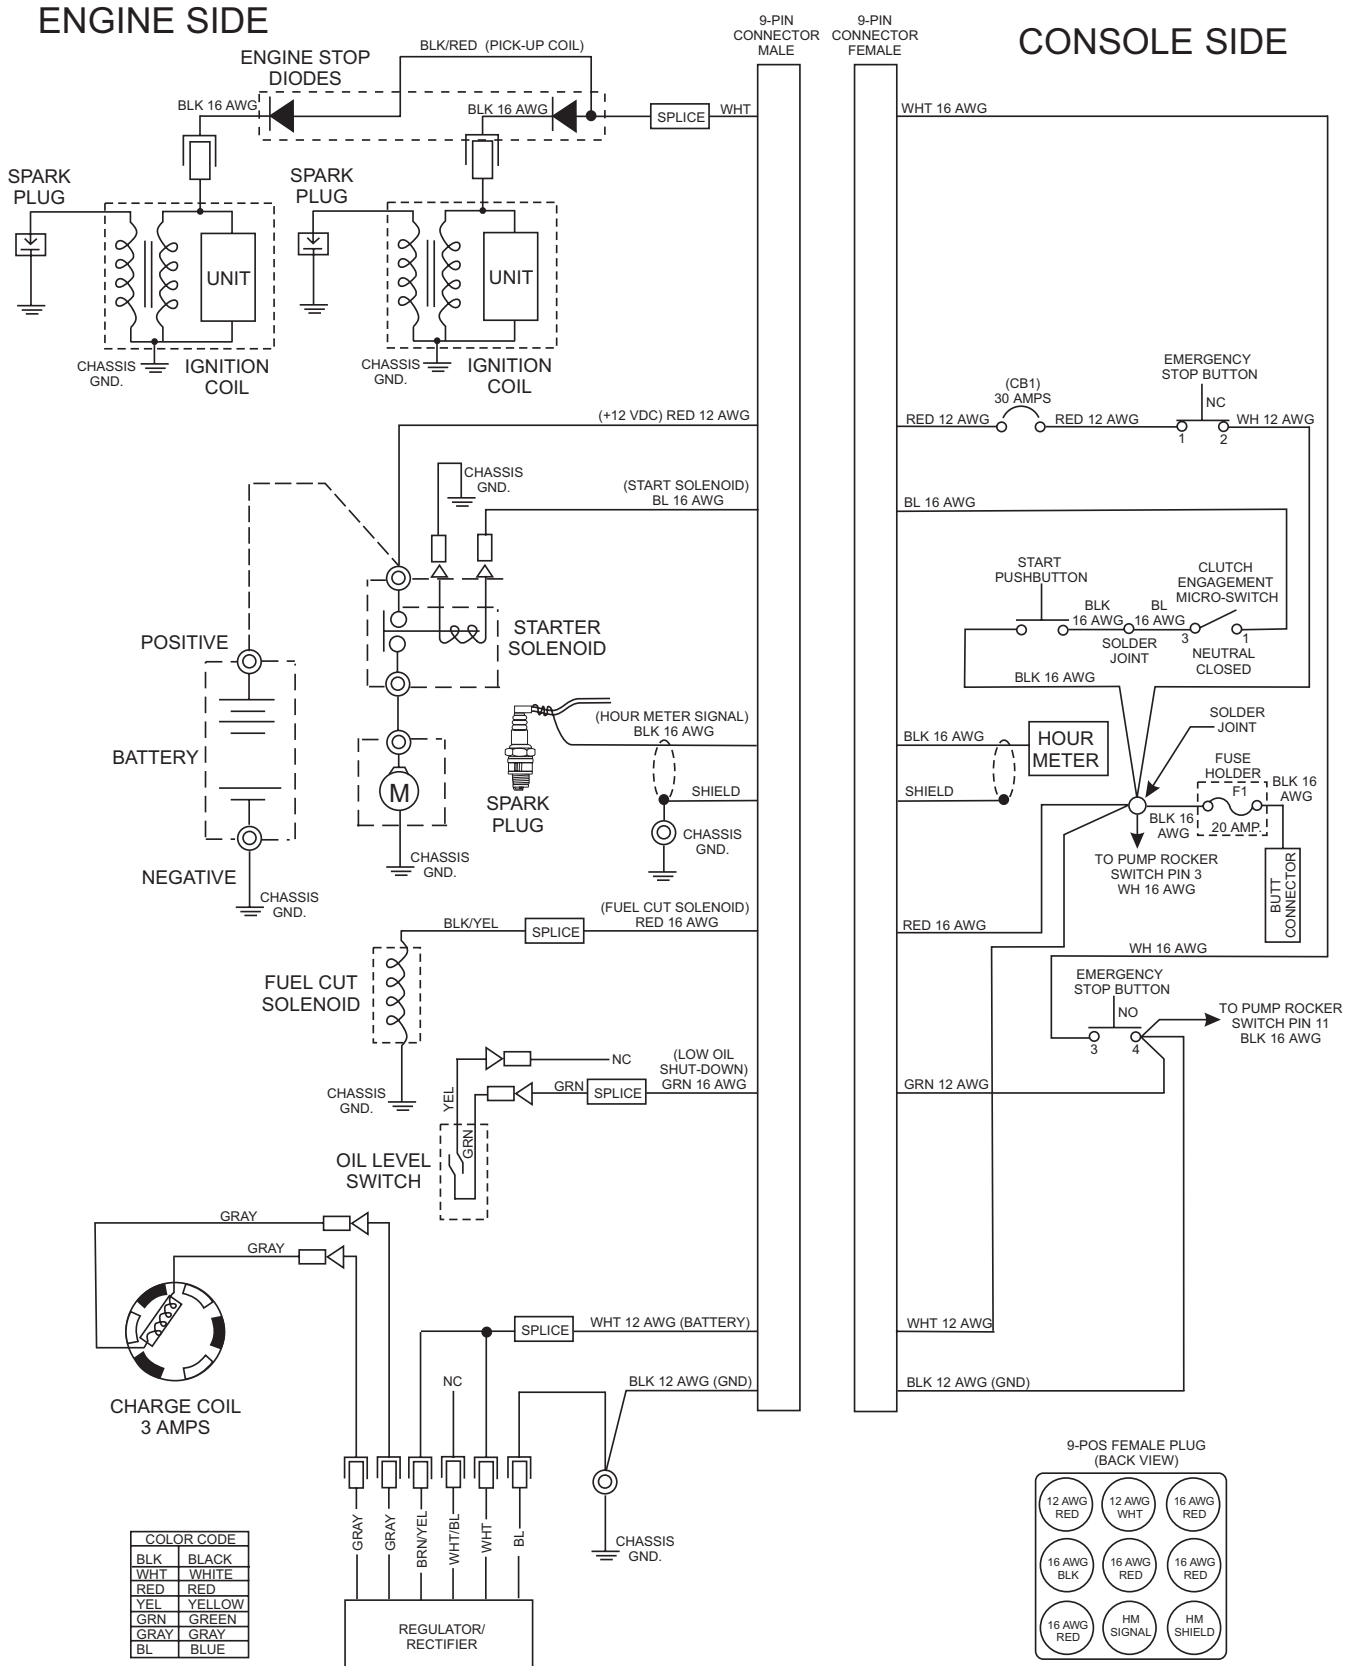

FS3SP CONCRETE SAW — WIRING DIAGRAM.

FS3SP ELECTRIC START WIRING DIAGRAM

FS3SP CONCRETE SAW — WIRING DIAGRAM.

FS3SP ELECTRIC START WIRING DIAGRAM (ROCKER SWITCHES)

NOTES:
 1 THE RAISE/LOWER (CUTTING BLADE) CAPABILITY IS AN OPTION. CONTACT MULTIQUIP SALES DEPT. REGARDING THIS FEATURE.