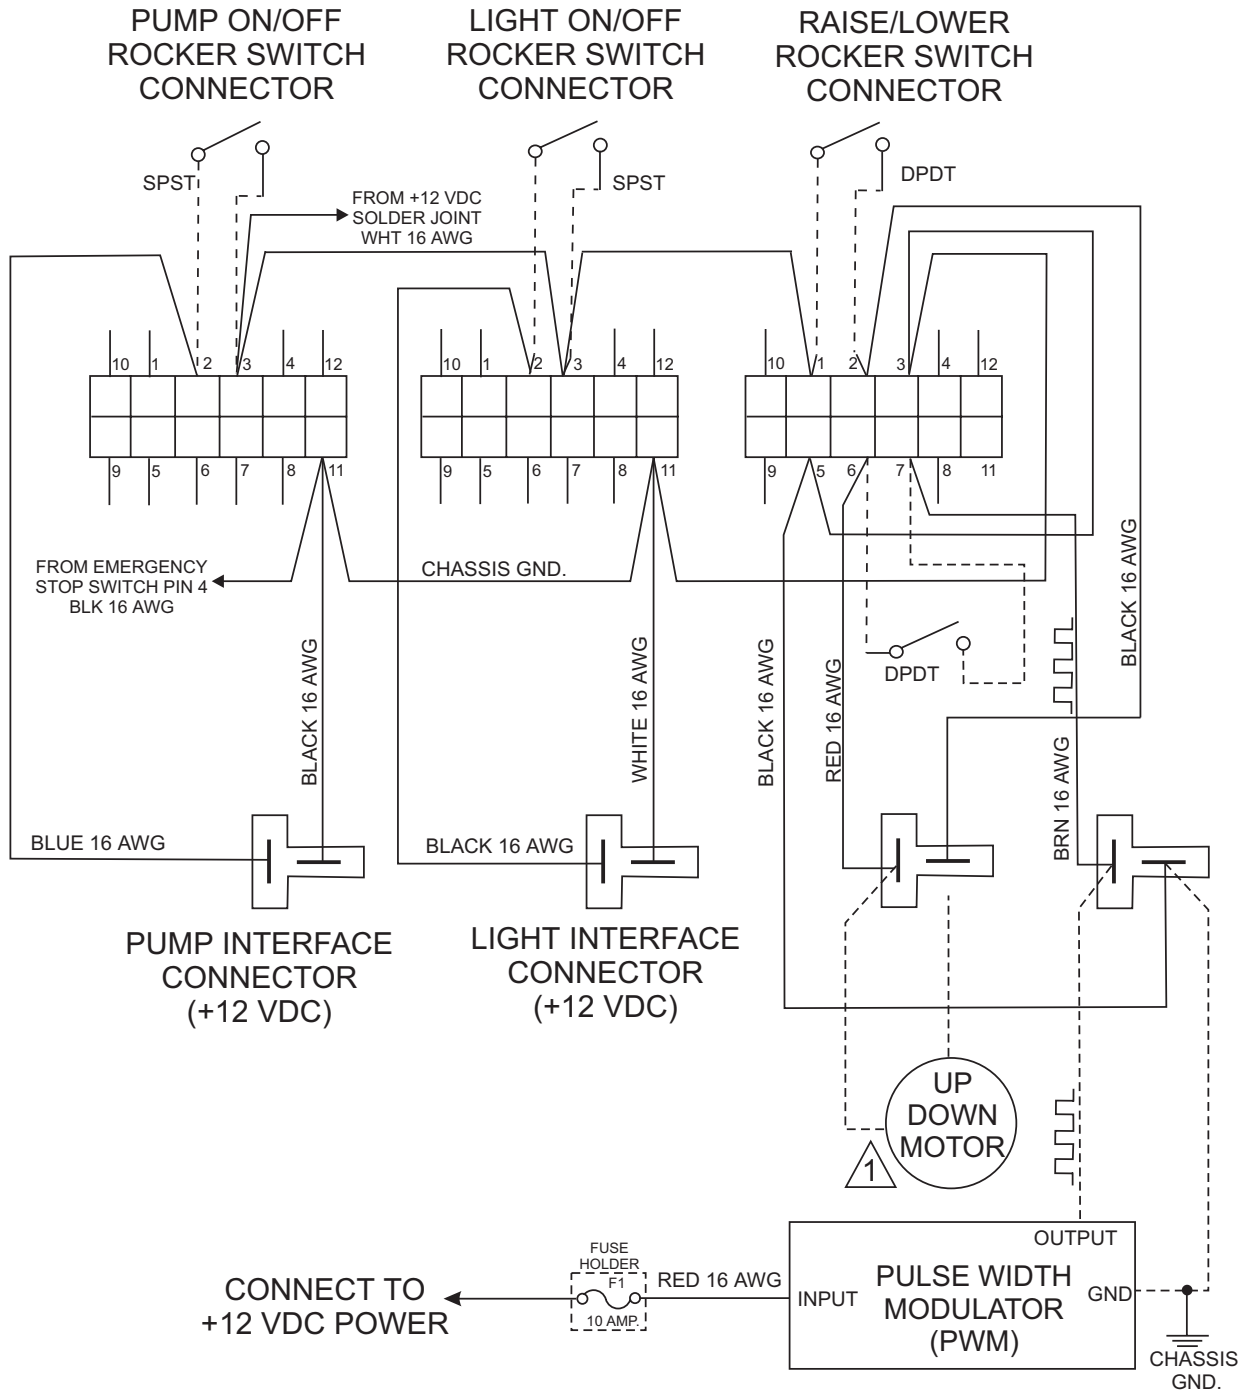

FS3SP CONCRETE SAW — WIRING DIAGRAM.

FS3SP ELECTRIC START WIRING DIAGRAM

FS3SP CONCRETE SAW — WIRING DIAGRAM.

FS3SP ELECTRIC START WIRING DIAGRAM (ROCKER SWITCHES)

NOTES:
 1 THE RAISE/LOWER (CUTTING BLADE) CAPABILITY IS AN OPTION. CONTACT MULTIQUIP SALES DEPT. REGARDING THIS FEATURE.