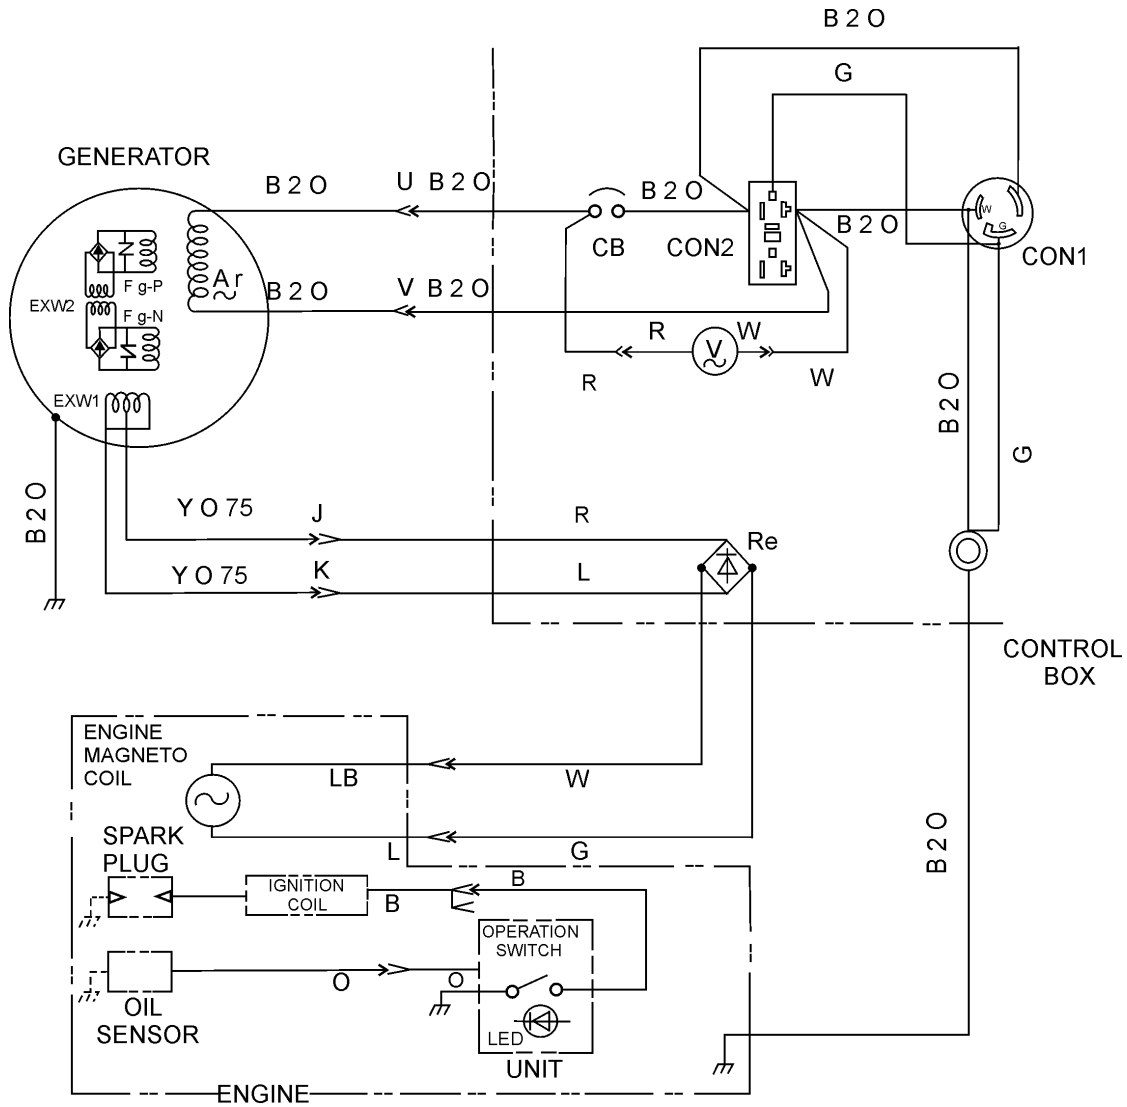

GA-2.9R — WIRING DIAGRAM

COLOR CODE			
WIRE COLOR		WIRE COLOR	
B	BLACK	R	RED
L	BLUE	W	WHITE
BR	BROWN	Y	YELLOW
G	GREEN	LB	LIGHT BLUE
GR	GRAY	LG	LIGHT GREEN
V	VIOLET	O	ORANGE
P	PINK		

SYMBOL	DESIGNATION
Ar	ARMATURE WINDING
EXW1	EXCITATION WINDING
EXW2	EXCITATION WINDING
Fg-P, N	FIELD WINDING
Re	RECTIFIER
CB	CIRCUIT BREAKER 22A
V	AC VOLTMETER 120V
CON 1	RECEPTACLE L5-20R 20A, 125V
CON 2	RECEPTACLE 5-20R 20A, 125V

Generator/Engine Wiring Diagram