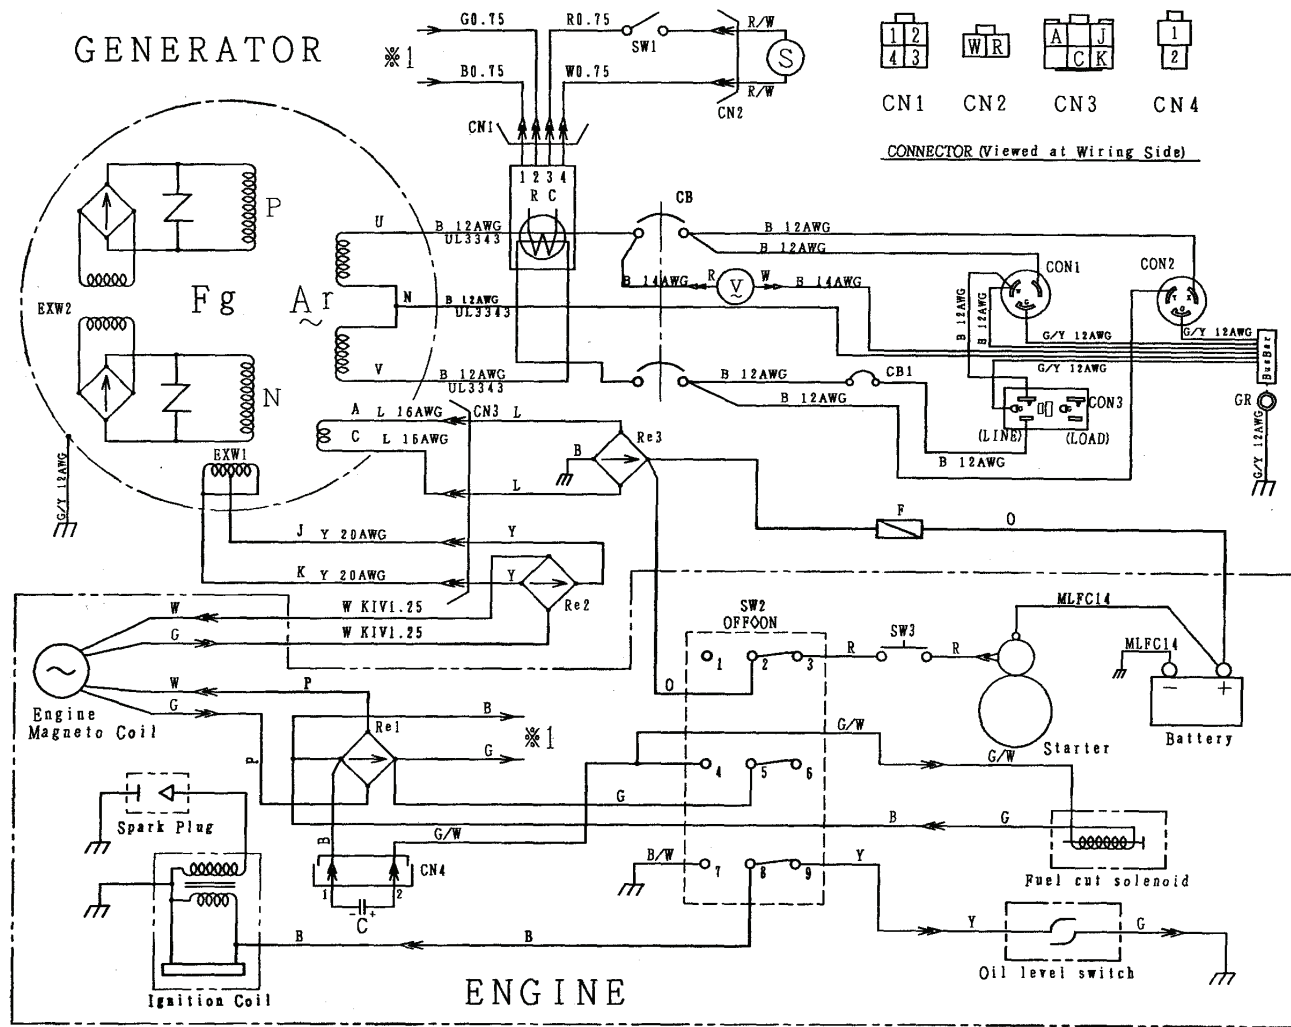

GENERATOR WIRING DIAGRAM

SYMBOL	PART NAME
Ar	Armature Winding
Fg-PN	Field Winding
EXW1-2	Excitation Winding
V	AC Voltmeter (120/240)
Re1-3	Rectifier
CON1	Receptacle L5-30R
CON2	Receptacle L6-20R
CON3	Receptacle 5-15R
CB	UPM-2 20A
CB1	CP-31E/15N 15A
SW1	Idle Control Switch
SW2	Operation Switch
SW3	Starter Switch
RC	Idle Control Device
S	Idle Control Solenoid
GR	Ground Terminal T-3830
C	Capacitor 50V @ 1000µf

Wiring Color Code			
Symbol	Color	Symbol	Color
B	BLACK	R	RED
L	BLUE	W	WHITE
BR	BROWN	Y	YELLOW
G	GREEN	LB	LIGHT BLUE
GR	GRAY	LG	LIGHT GREEN
V	VIOLET	O	ORANGE
P	PINK		

Figure 31. Generator Wiring Diagram (GAC6HZ)