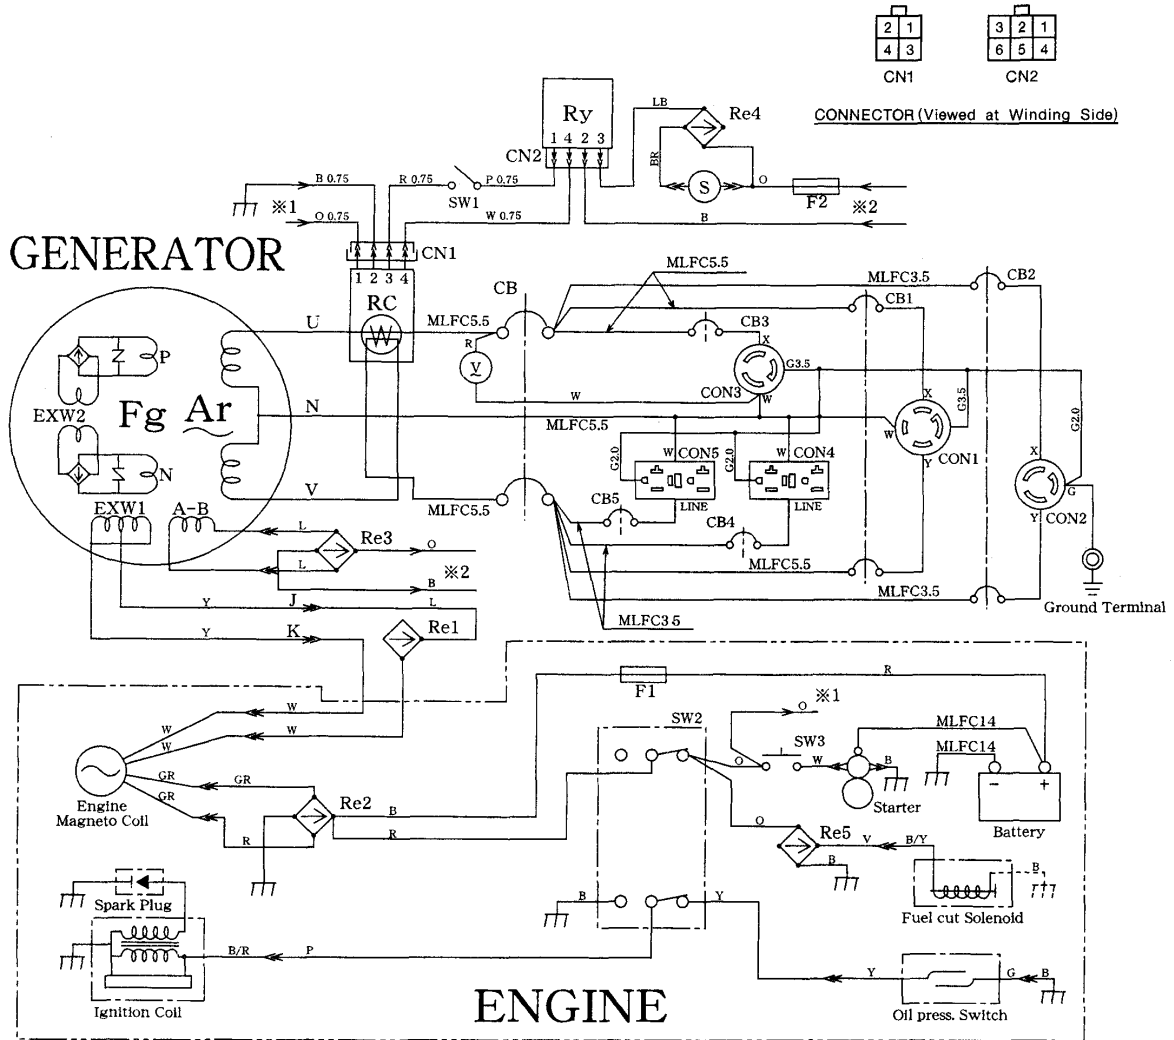

GENERATOR WIRING DIGRAM

SYMBOL	PART NAME
Ar	Armature Winding
Fg	Field Winding
EXW1-2	Excitation Winding
V	AC Voltmeter (120/240)
Re1-5	Rectifier
CON1	Receptacle L14-30R
CON2	Receptacle L6-20R
CON3	Receptacle L5-30R
CON4-5	Receptacle 5-15R
CB	UPM-2 35A
CB1	CP-32E/30N 30A
CB2	CP-32E/20N 20A
CB3	CP31E/30N 30A
CB4-5	CP-31E/15N 15A
SW1	Idle Control Switch
SW2	Operation Switch
SW3	Starter Switch
RC	Idle Control Device
S	Idle Control Solenoid
RY	Relay
F1-F2	Fuse
GR	Ground Terminal T-3830
C	Capacitor

Wiring Color Code			
Symbol	Color	Symbol	Color
B	BLACK	R	RED
L	BLUE	W	WHITE
BR	BROWN	Y	YELLOW
G	GREEN	LB	LIGHT BLUE
GR	GRAY	LG	LIGHT GREEN
V	VIOLET	O	ORANGE
P	PINK		

Figure 33. Generator Wiring Diagram (GAC9.7HZ)