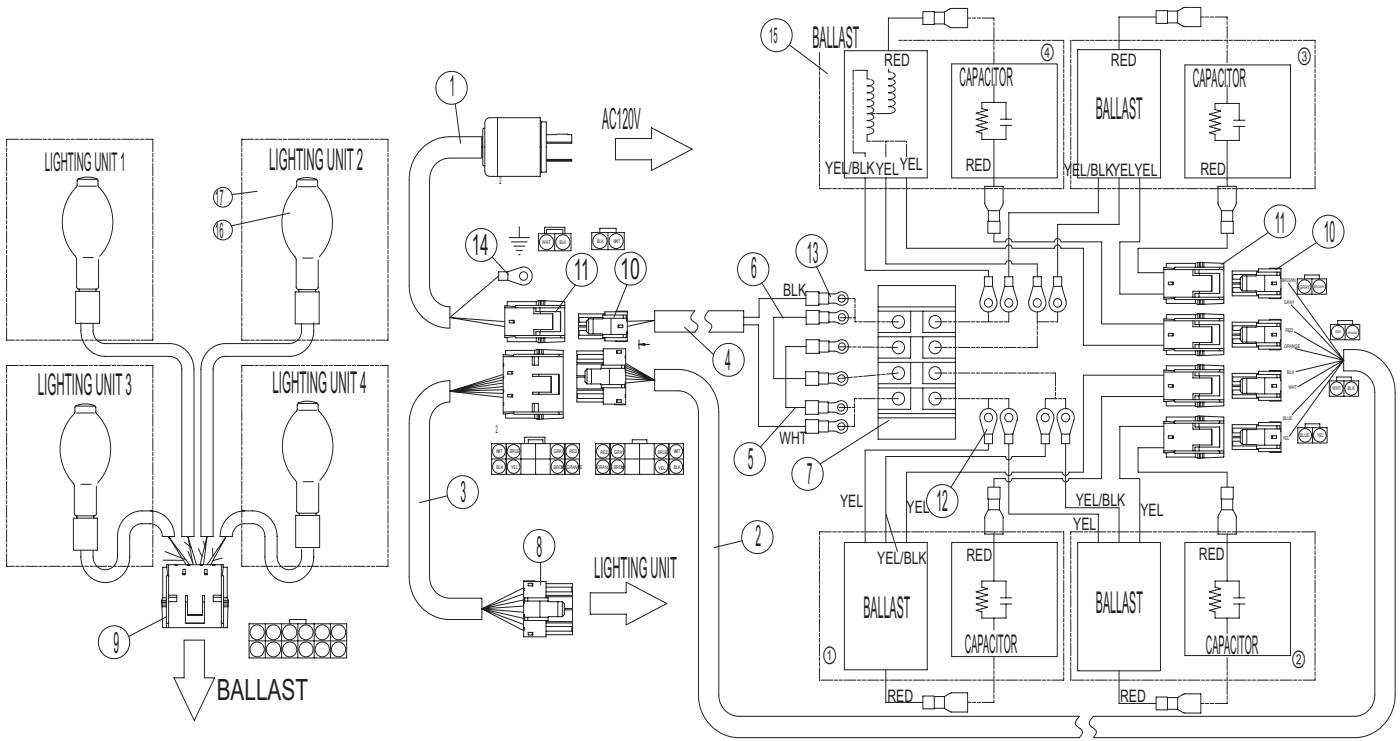

GB43SC - GLOBUG 4-SPOT — WIRING DIAGRAM

17	1311001002	LIGHTING UN AY
16	E000031700	LAMP
15	E000069800	BALLAST A (400 W)
14	1367020430	TERMINAL R2-4
13	E000034400	TERMINAL TMEV2-4S
12	E000047600	TERMINAL TMEV1.25-3S
11	E000044800	RECEPTACLE HOUSING 2
10	E000044900	PLUG HOUSING 2
9	1407021030	RECEPTACLE HOUSING 12
8	1407020930	PLUG HOUSING 12
7	E000031600	TERMINAL
6	A400082000	CABLE (JUMPER-BLACK) CP
5	A400081900	CABLE (JUMPER-WHITE) CP
4	A300069900	CABLE (JOINT-43SC-USA) CP
3	A300069501	CABLE (LAMP-43SC-USA) CP
2	A300069601	CABLE (BALLAST-43SC-USA) CP
1	A300069700	CABLE (LAMP-43SC-USA) CP
REF. DESC	PART NUMBER	DESCRIPTION

GLOBUG 4-SPOT