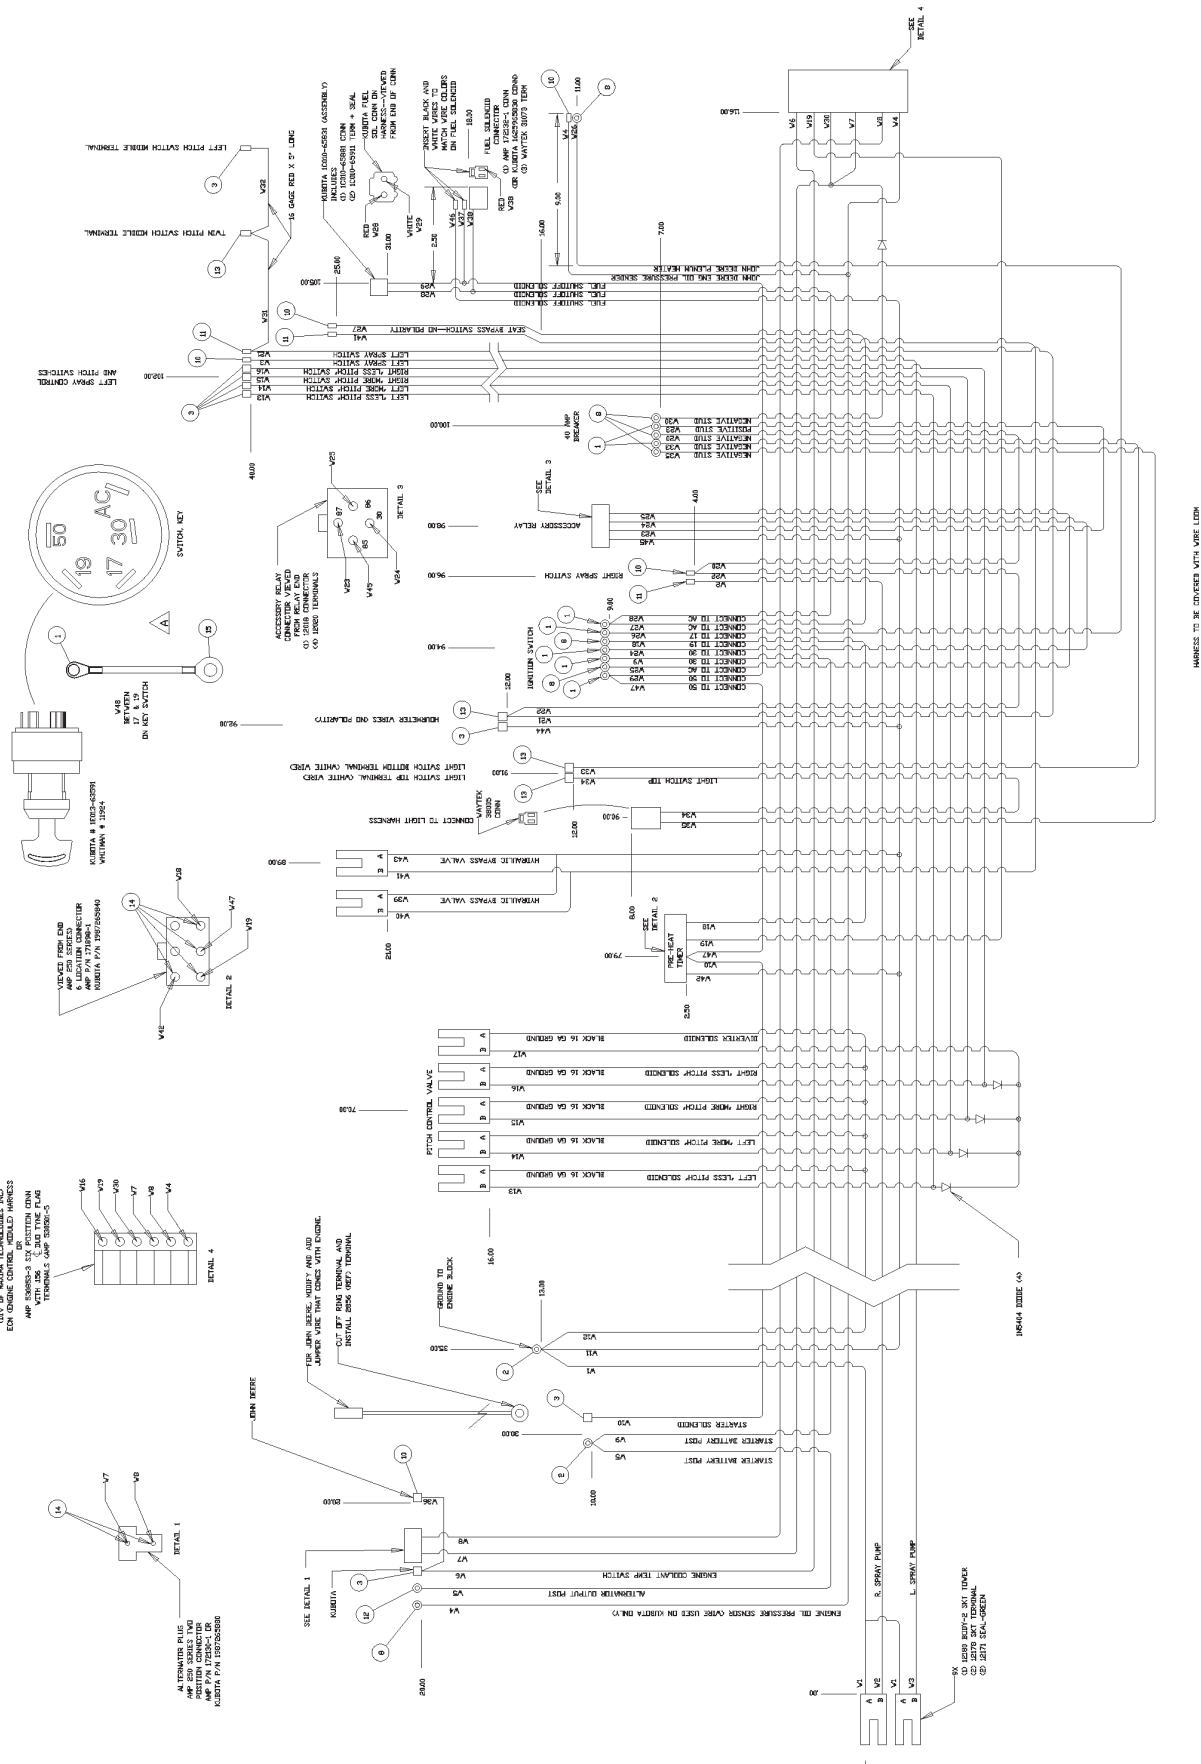

# HTX-44K/Y RIDE-ON TROWEL — WIRING DIAGRAM

WIRING TO BE CHECKED WITH WIRE LION