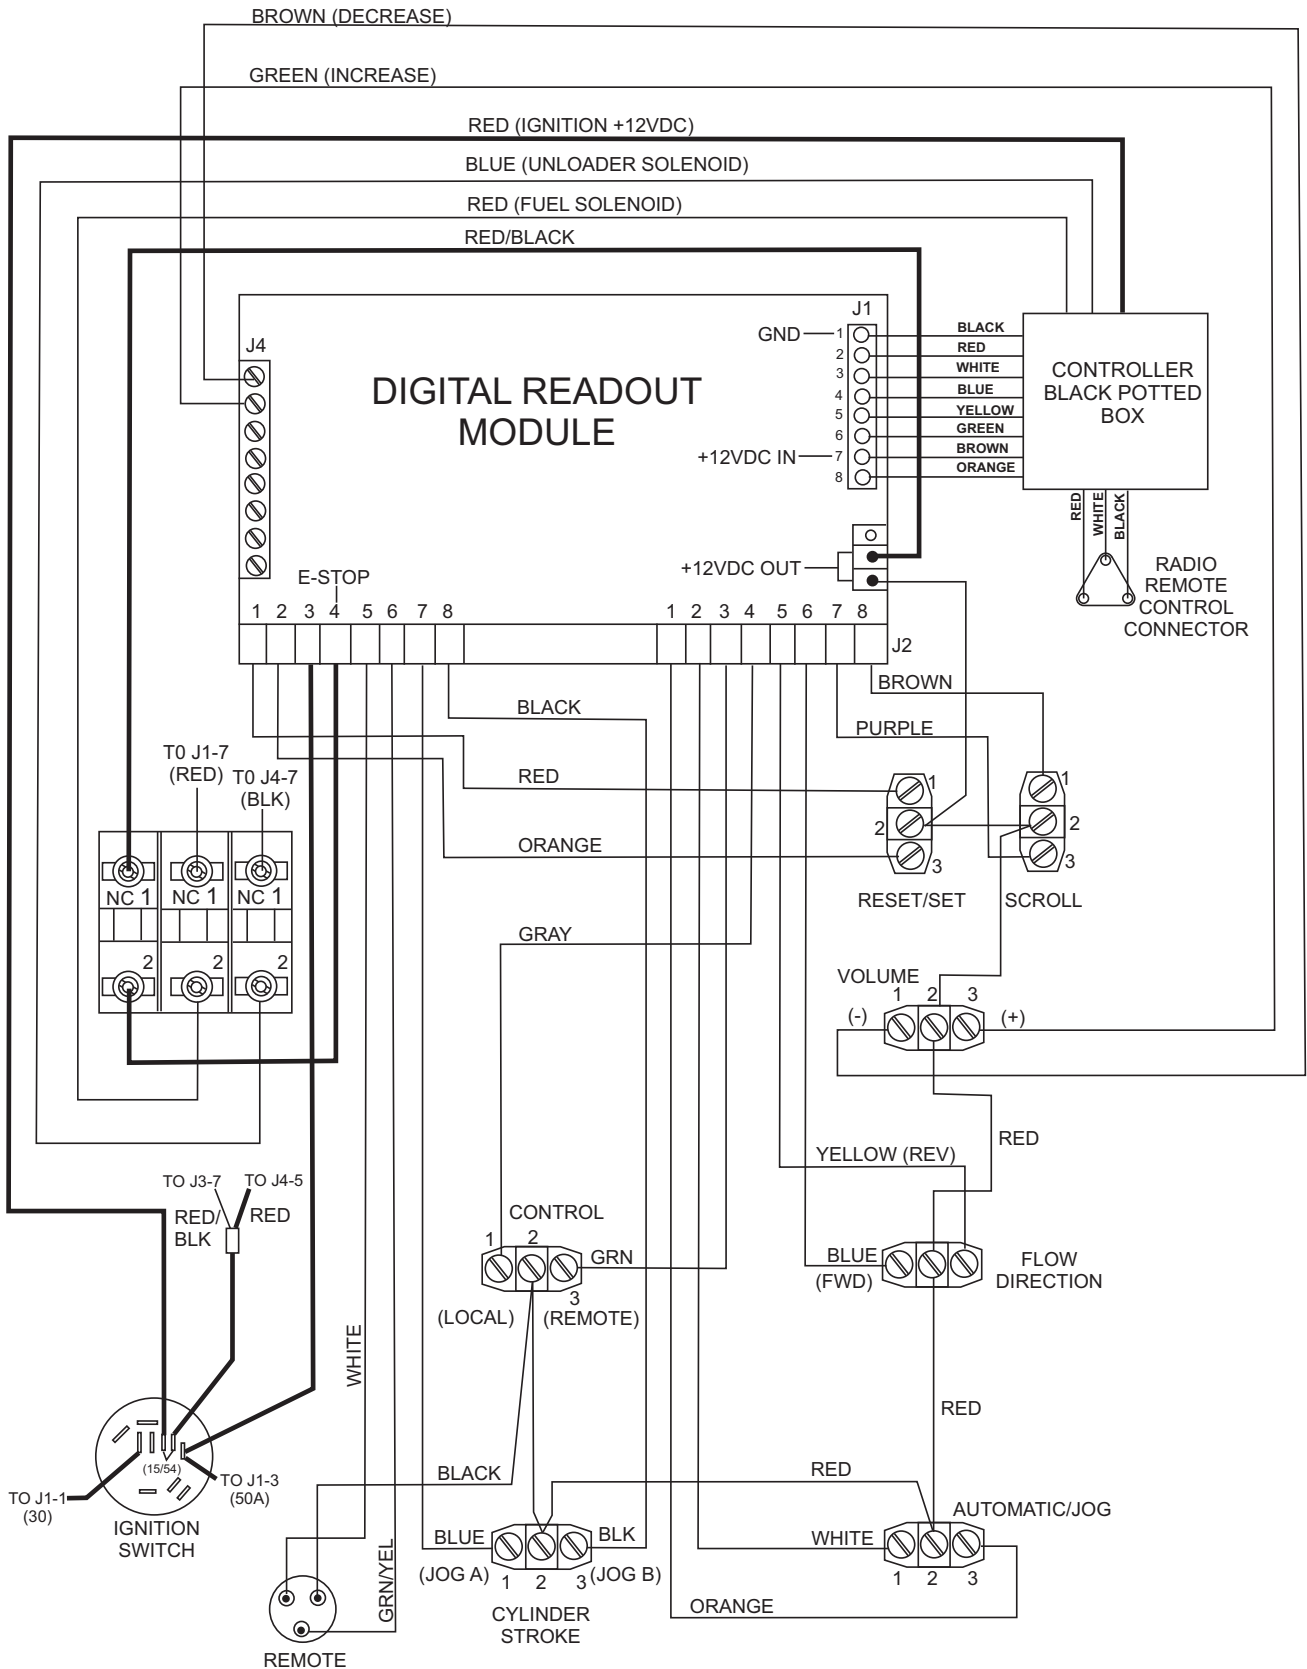

# LS300 - WIRING DIAGRAM (DIGITAL READOUT SCREEN)

Connections to Digital Readout Screen