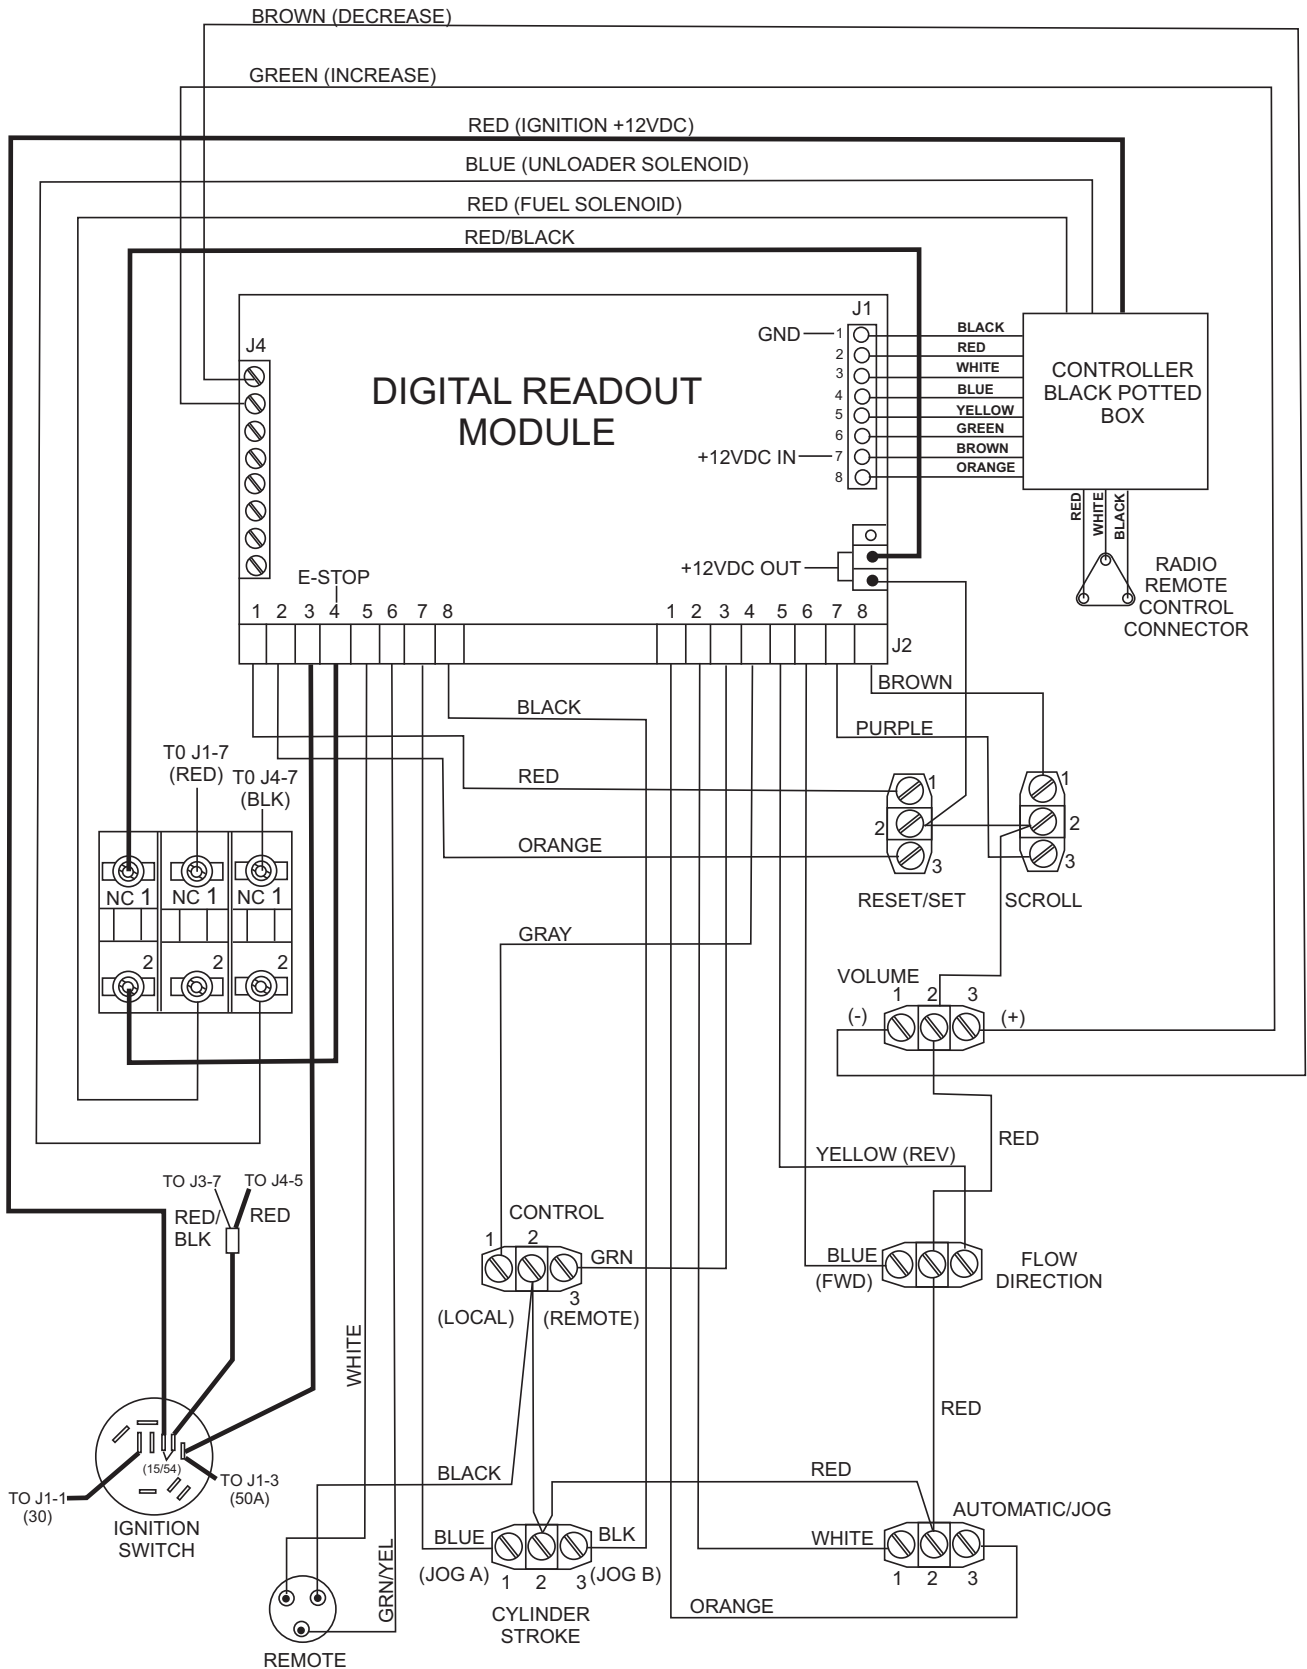

LS400/LS500 PUMP — WIRING DIAGRAM (DIGITAL READOUT SCREEN)

Connections to Digital Readout Screen