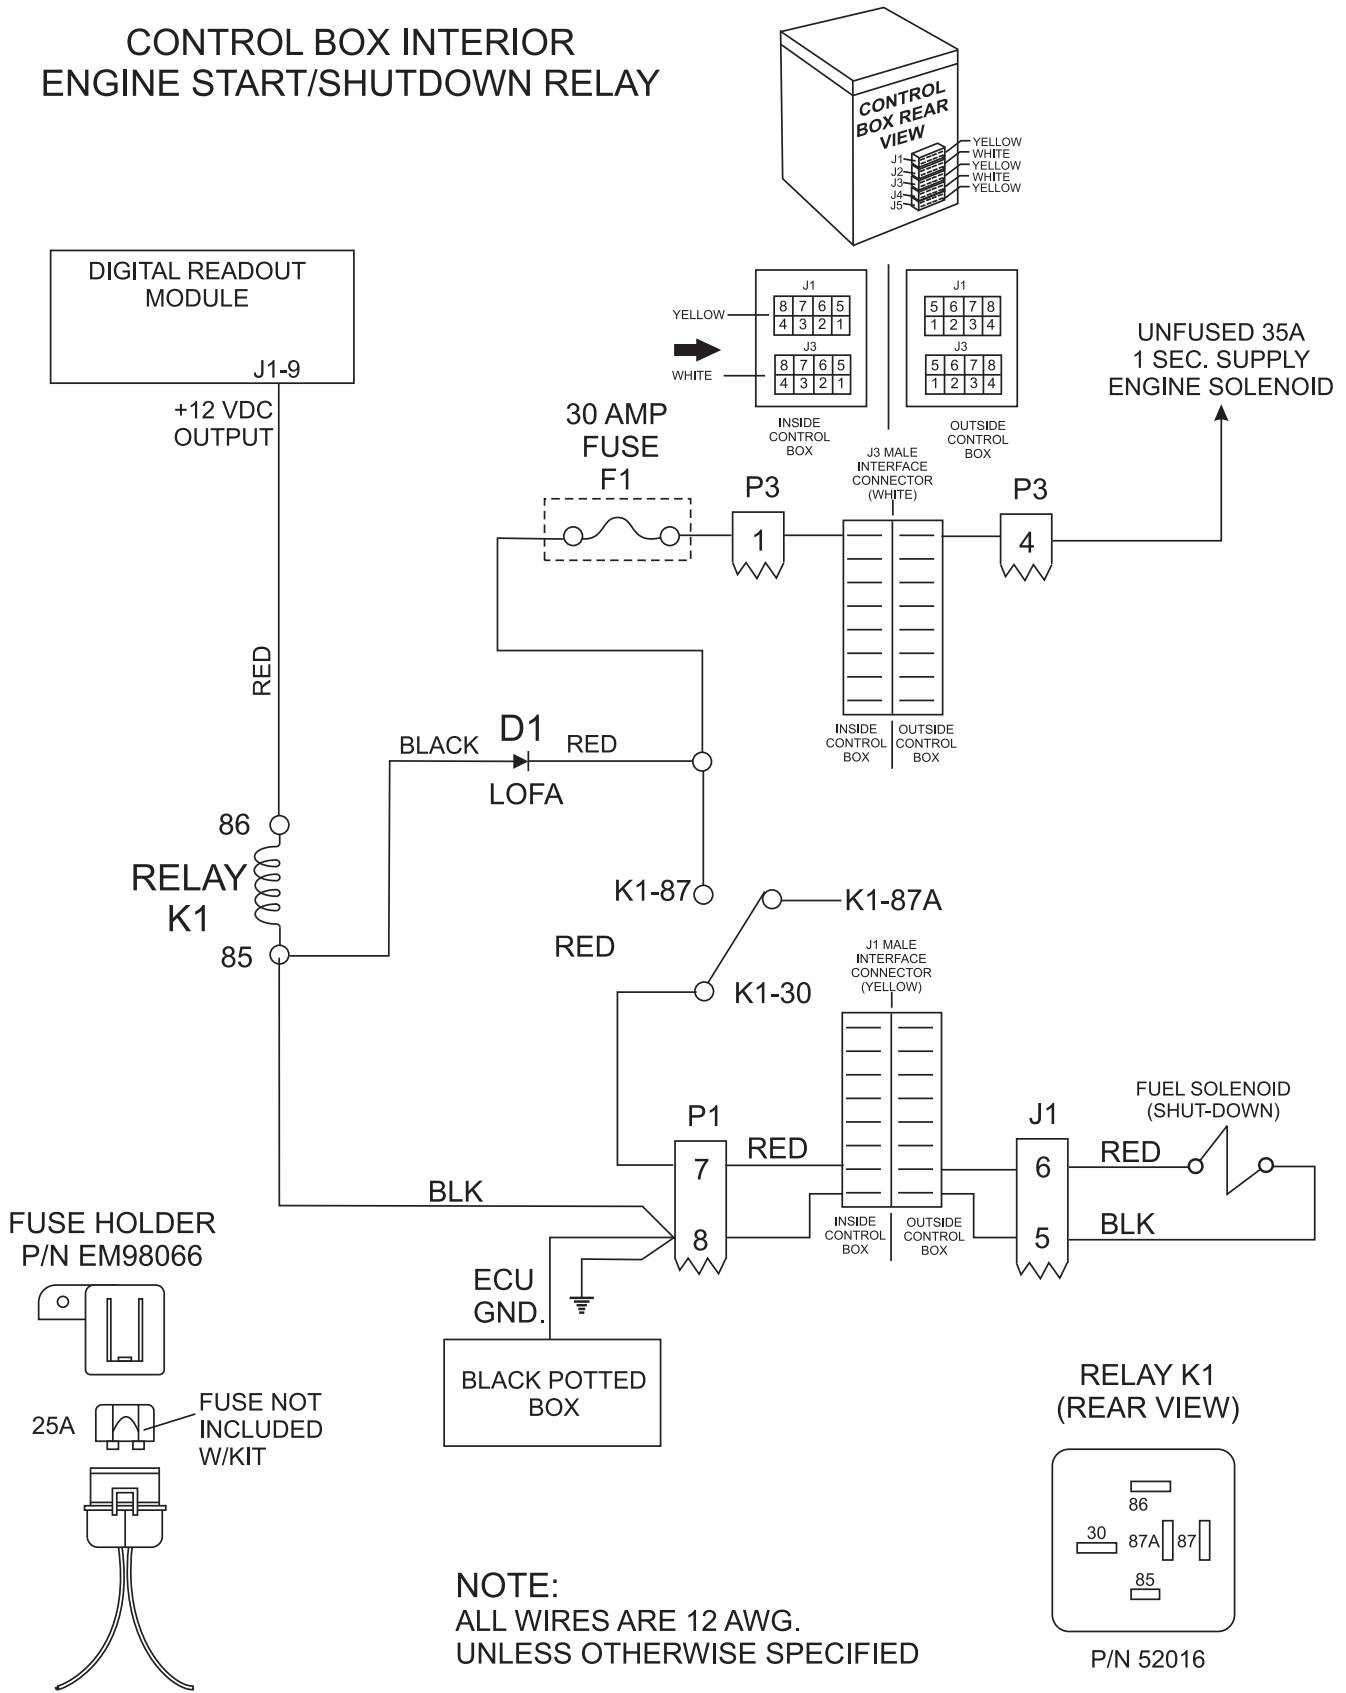

LS600 PUMP — WIRING DIAGRAM (ENGINE START/SHUTDOWN RELAY)

CONTROL BOX INTERIOR ENGINE START/SHUTDOWN RELAY

Engine Start/Shutdown Relay

MAYCO LS600 PUMP