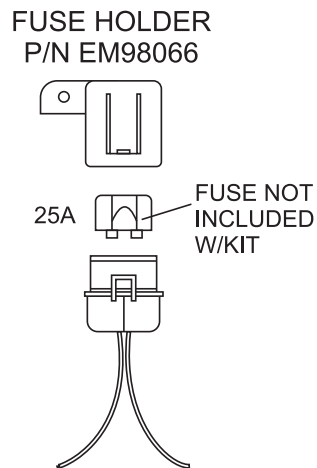

LS600 PUMP — WIRING DIAGRAM (HOPPER VIBRATOR)

CONTROL BOX INTERIOR VIBRATOR RELAY

- NOTES:
- ① SEE ENGINE FUEL START/SHUTDOWN RELAY WIRING DIAGRAM.
 - ② FOR COMPLETE VIBRATOR KIT ORDER P/N EMDC400K.

Optional Hopper Vibrator Wiring Diagram