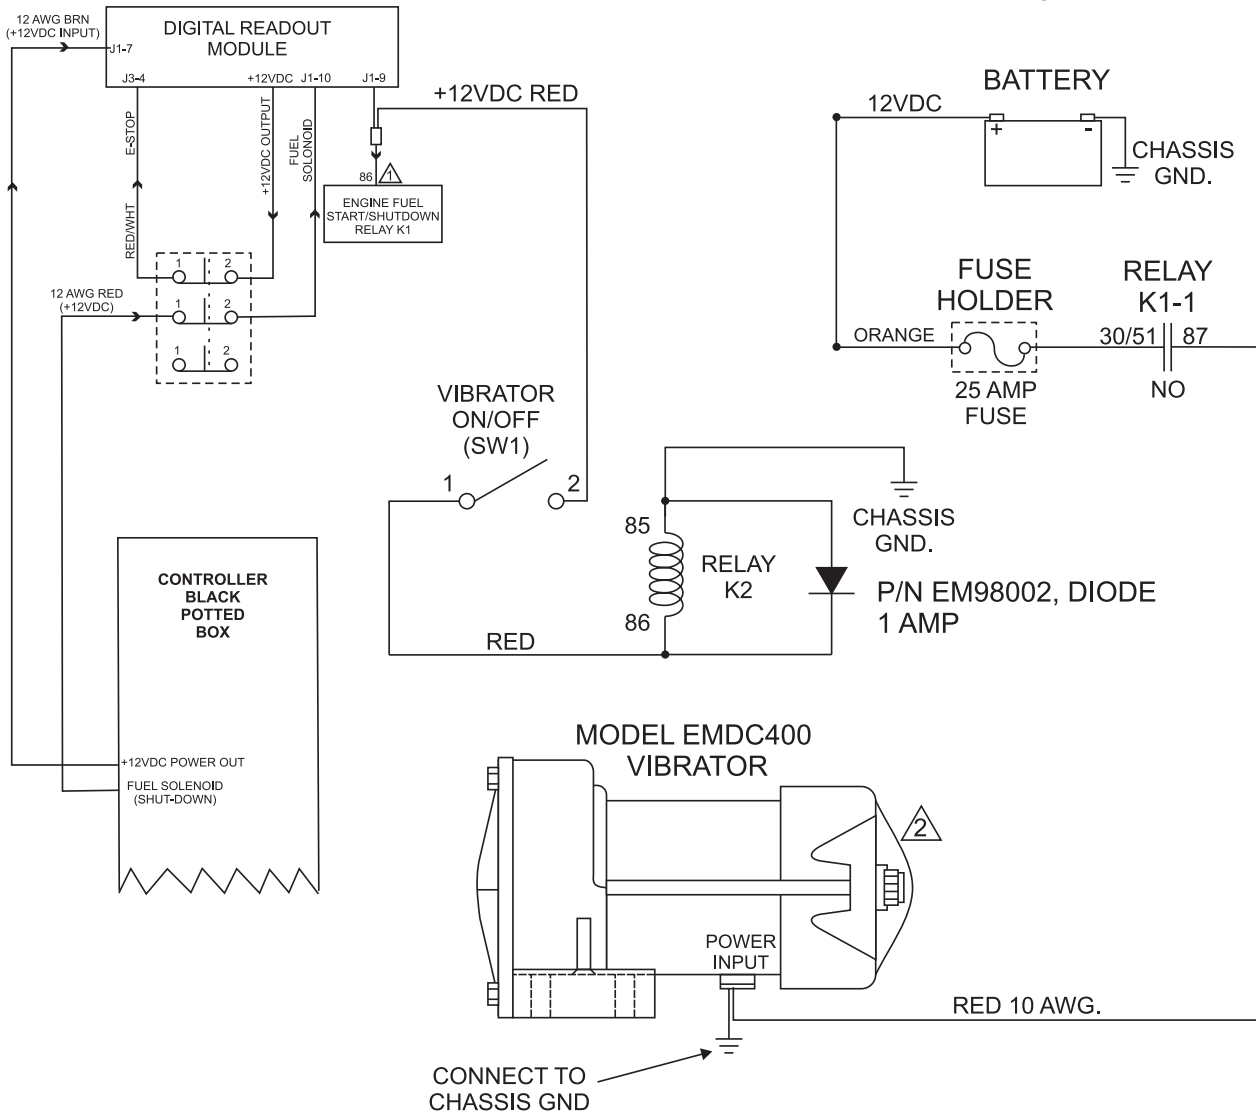

LS600 PUMP — WIRING DIAGRAM (HOPPER VIBRATOR)

CONTROL BOX INTERIOR VIBRATOR RELAY

- NOTES:
- ① SEE ENGINE FUEL START/SHUTDOWN RELAY WIRING DIAGRAM.
 - ② FOR COMPLETE VIBRATOR KIT ORDER P/N EMDC400K.

Optional Hopper Vibrator Wiring Diagram

MAYCO LS600 PUMP