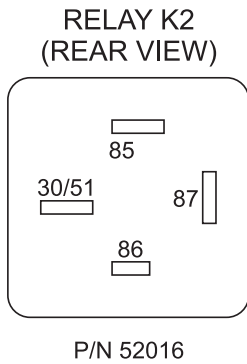

LS600 PUMP — WIRING DIAGRAM (HOPPER VIBRATOR)

CONTROL BOX INTERIOR VIBRATOR RELAY

- NOTES:
- ① SEE ENGINE FUEL START/SHUTDOWN RELAY WIRING DIAGRAM.
 - ② FOR COMPLETE VIBRATOR KIT ORDER P/N EMDC400K.

Optional Hopper Vibrator Wiring Diagram