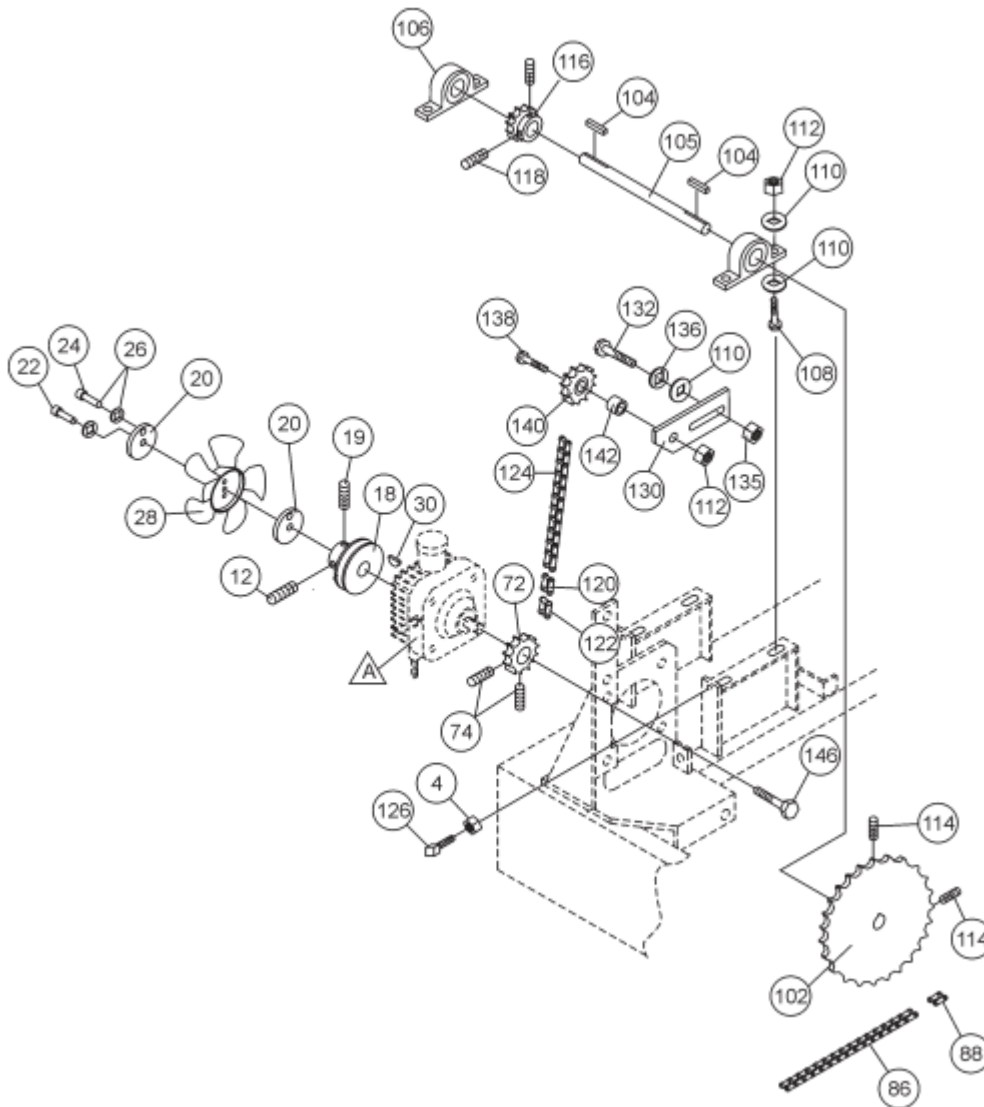

MODEL R2000H RIDE-ON STATIC ROLLER

Revision # 5 (03/09/09)

Drive System Assembly

DRIVE SYSTEM ASSEMBLY PARTS LIST

<u>ITEM NO.</u>	<u>PART NUMBER</u>	<u>DESCRIPTION</u>	<u>QTY</u>	<u>REMARKS</u>
2	GX240K1QAE2	HONDA ENGINE	1	
4	492554	NUT, HEX 3/8"	4	
5	24194-001	SPROCKET, 70 TOOTH	1	
6	492378	BOLT, 3/8" X 1- 3/4" G5	4	
8	512193	WASHER, FLAT 3/8"	7	
9	EM502571	CLIP	1	
10	0166 A	WASHER, LOCK 3/8"	4	
12	530311	PULLEY, ENGINE 6 MM	1	
14	492467	SCREW, ALLEN 5/16" X 3/8"	2	
16	503837	V-BELT A-43	1	
18	530312	PULLEY, PUMP .5 MM	1	
19	513489	SCREW, SET 1/4" X 3/8"	2	
20	530313	WASHER, 1/4" FAN SECURING	2	
22	492256	SCREW, ALLEN 1/4" X 1" 20-NC	1	
24	530314	SCREW, ALLEN 1/4" X 1" 28-NF	1	
26	210402	WASHER, LOCK 1/4"	2	
28	530315	FAN, BLADE	1	
30	491759	KEY, WOODRUFF 1/8" X 1/2"	2	
72	530326	PINION GEAR, 10 TOOTH	1	
74	255061	SCREW, SET 1/4" NC X 1/4"	2	
86	530328	CHAIN, LARGE SPROCKET	1	
88	530329	CHAIN, MASTER LINK	1	USED WITH ITEM 86
102	530331	SPROCKET, 72 TOOTH	1	
104	500432	KEY, SQUARE 3/8" X 50 MM	1	
105	530384	PINION SHAFT	1	
106	530332	PILLOW BLOCK BEARING	2	
108	492395	SCREW, 1/2" NC X 1-3/4" G5	4	
110	0621	WASHER, 1/2" ESP	8	
112	492584	NUT, NYLOC 1/2" NC	4	
114	492471	SCREW, ALLEN 3/8" NC	2	
116	530333	SPROCKET, 12 TOOTH SHAFT	1	
118	492470	SCREW, ALLEN 3/8"	2	
120	530335	CHAIN LINK	1	USED WITH ITEM 124
122	530334	CHAIN MASTER LINK	1	USED WITH ITEM 124
124	530334	CHAIN, SMALL SPROCKET	1	
126	492486	SCREW, SQ. 3/8" NC X 1-3/4"	1	
128	1456	NUT, HEX 3/8" NC	2	
130	530337	PLATE, SUPPORT TENSION	1	
132	509165	SCREW, HEX 1/2" NC X 2-1/4" G5	2	
134	0621	WASHER, 1/2" ESP	2	
135	6109160	NUT, HEX 1/2" NC G5	1	
136	6109180	WASHER, LOCK 1/2"	2	
140	530338	SPROCKET, 15 TOOTH	1	
142	530339	SPACER, TENSION	1	
144	492584	NUT, NYLOC 1/2" NC	1	
146	490166	BOLT, HHCS, 3/8" X 3-1/2" G5	1	