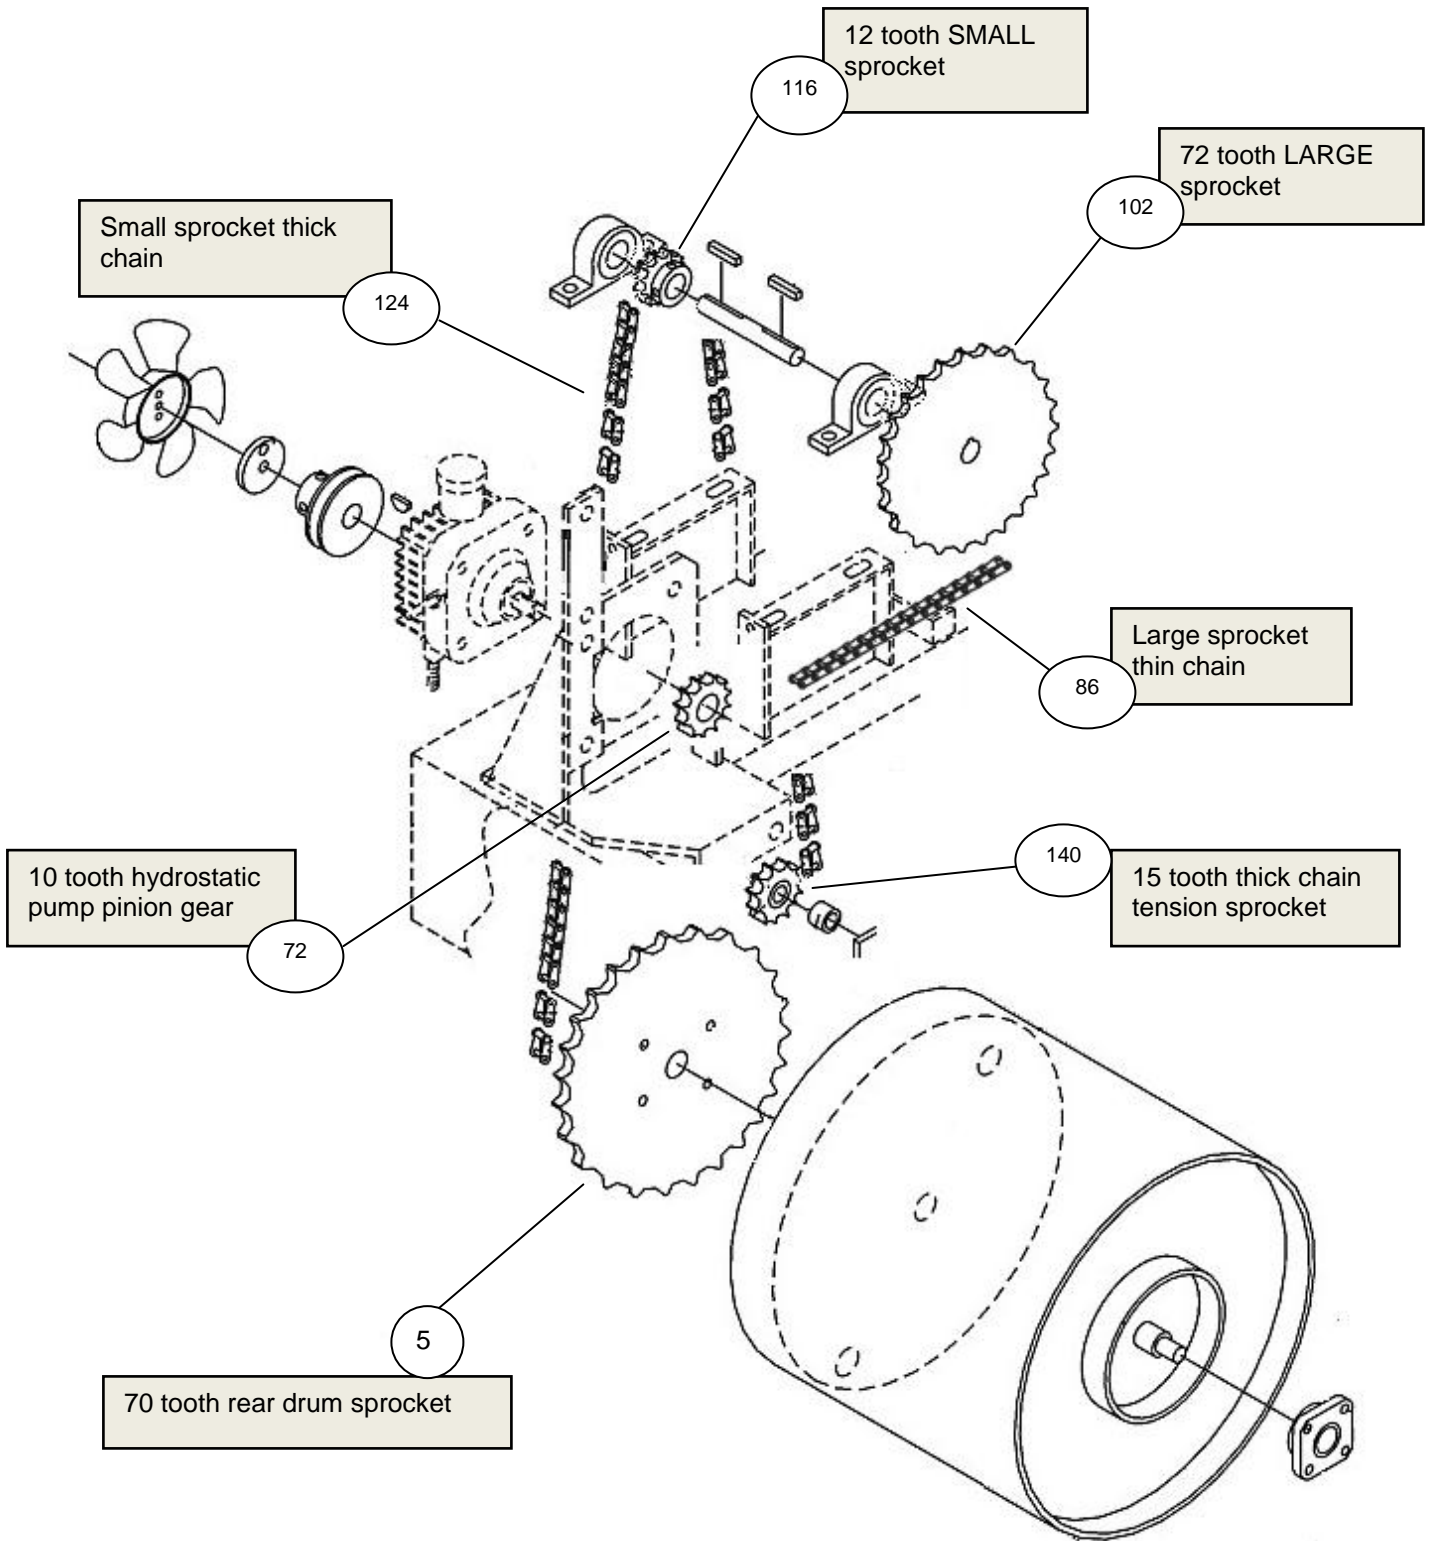

MODEL R2000H RIDE-ON STATIC ROLLER

Revision # 5 (03/09/09)

Drive System Assembly

DRIVE SYSTEM ASSEMBLY PARTS LIST

<u>ITEM NO.</u>	<u>PART NUMBER</u>	<u>DESCRIPTION</u>	<u>QTY</u>	<u>REMARKS</u>
2	GX240K1QAE2	HONDA ENGINE	1	
4	492554	NUT, HEX 3/8"	4	
5	24194-001	SPROCKET, 70 TOOTH	1	
6	492378	BOLT, 3/8" X 1- 3/4" G5	4	
8	512193	WASHER, FLAT 3/8"	7	
9	EM502571	CLIP	1	
10	0166 A	WASHER, LOCK 3/8"	4	
12	530311	PULLEY, ENGINE 6 MM	1	
14	492467	SCREW, ALLEN 5/16" X 3/8"	2	
16	503837	V-BELT A-43	1	
18	530312	PULLEY, PUMP .5 MM	1	
19	513489	SCREW, SET 1/4" X 3/8"	2	
20	530313	WASHER, 1/4" FAN SECURING	2	
22	492256	SCREW, ALLEN 1/4" X 1" 20-NC	1	
24	530314	SCREW, ALLEN 1/4" X 1" 28-NF	1	
26	210402	WASHER, LOCK 1/4"	2	
28	530315	FAN, BLADE	1	
30	491759	KEY, WOODRUFF 1/8" X 1/2"	2	
72	530326	PINION GEAR, 10 TOOTH	1	
74	255061	SCREW, SET 1/4" NC X 1/4"	2	
86	530328	CHAIN, LARGE SPROCKET	1	
88	530329	CHAIN, MASTER LINK	1	USED WITH ITEM 86
102	530331	SPROCKET, 72 TOOTH	1	
104	500432	KEY, SQUARE 3/8" X 50 MM	1	
105	530384	PINION SHAFT	1	
106	530332	PILLOW BLOCK BEARING	2	
108	492395	SCREW, 1/2" NC X 1-3/4" G5	4	
110	0621	WASHER, 1/2" ESP	8	
112	492584	NUT, NYLOC 1/2" NC	4	
114	492471	SCREW, ALLEN 3/8" NC	2	
116	530333	SPROCKET, 12 TOOTH SHAFT	1	
118	492470	SCREW, ALLEN 3/8"	2	
120	530335	CHAIN LINK	1	USED WITH ITEM 124
122	530334	CHAIN MASTER LINK	1	USED WITH ITEM 124
124	530334	CHAIN, SMALL SPROCKET	1	
126	492486	SCREW, SQ. 3/8" NC X 1-3/4"	1	
128	1456	NUT, HEX 3/8" NC	2	
130	530337	PLATE, SUPPORT TENSION	1	
132	509165	SCREW, HEX 1/2" NC X 2-1/4" G5	2	
134	0621	WASHER, 1/2" ESP	2	
135	6109160	NUT, HEX 1/2" NC G5	1	
136	6109180	WASHER, LOCK 1/2"	2	
140	530338	SPROCKET, 15 TOOTH	1	
142	530339	SPACER, TENSION	1	
144	492584	NUT, NYLOC 1/2" NC	1	
146	490166	BOLT, HHCS, 3/8" X 3-1/2" G5	1	