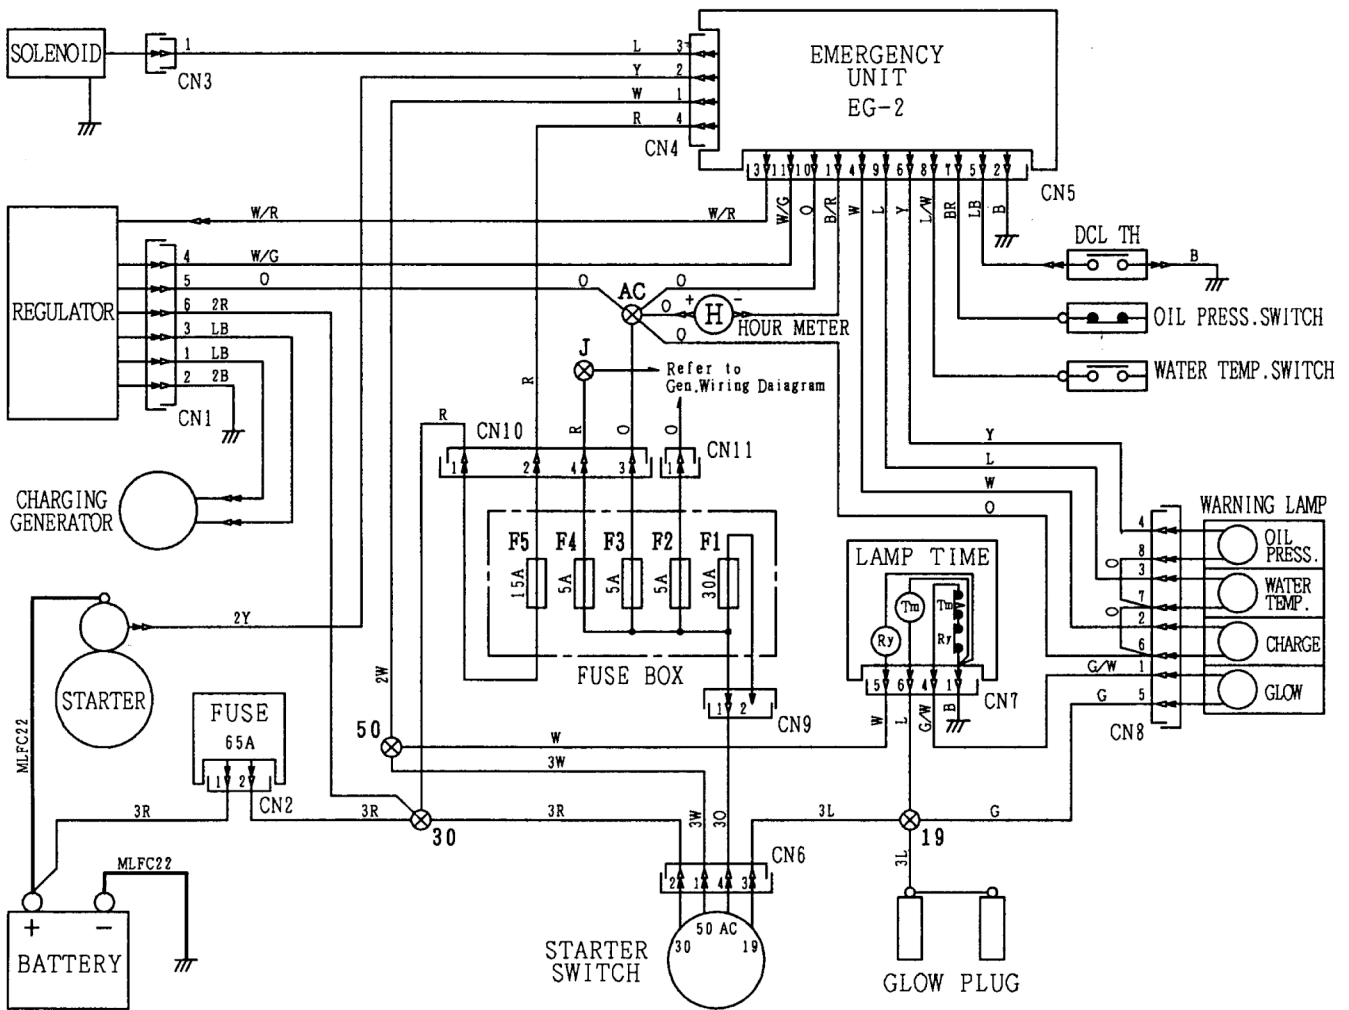

13. GENERATOR WIRING DIAGRAM

14. ENGINE WIRING DIAGRAM

Connector
(View from Inserting Wire side)

WIRING COLOR CODE			
SYMBOL	COLOR	SYMBOL	COLOR
B	BLACK	R	RED
L	BLUE	W	WHITE
BR	BROWN	Y	YELLOW
G	GREEN	LB	LIGHT BLUE
GR	GRAY	LG	LIGHT GREEN
V	VIOLET	O	ORANGE
P	PINK		

Combination Terminal TB2 ⊗