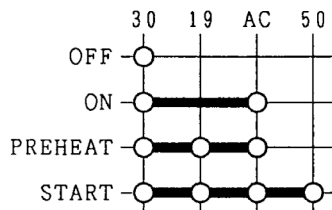

13. GENERATOR WIRING DIAGRAM

14. ENGINE WIRING DIAGRAM

Connector
(View from Inserting Wire side)

WIRING COLOR CODE			
SYMBOL	COLOR	SYMBOL	COLOR
B	BLACK	R	RED
L	BLUE	W	WHITE
BR	BROWN	Y	YELLOW
G	GREEN	LB	LIGHT BLUE
GR	GRAY	LG	LIGHT GREEN
V	VIOLET	O	ORANGE
P	PINK		