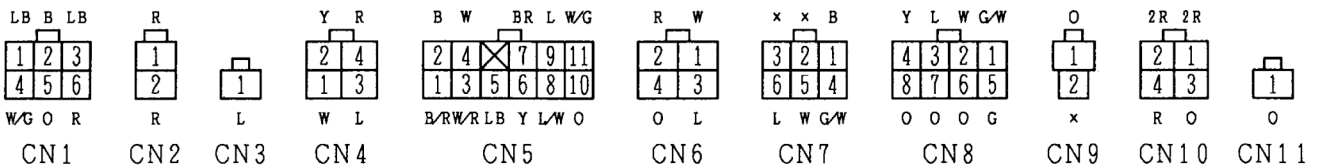

13. GENERATOR WIRING DIAGRAM

14. ENGINE WIRING DIAGRAM

Connector
(View from Inserting Wire side)

WIRING COLOR CODE			
SYMBOL	COLOR	SYMBOL	COLOR
B	BLACK	R	RED
L	BLUE	W	WHITE
BR	BROWN	Y	YELLOW
G	GREEN	LB	LIGHT BLUE
GR	GRAY	LG	LIGHT GREEN
V	VIOLET	O	ORANGE
P	PINK		