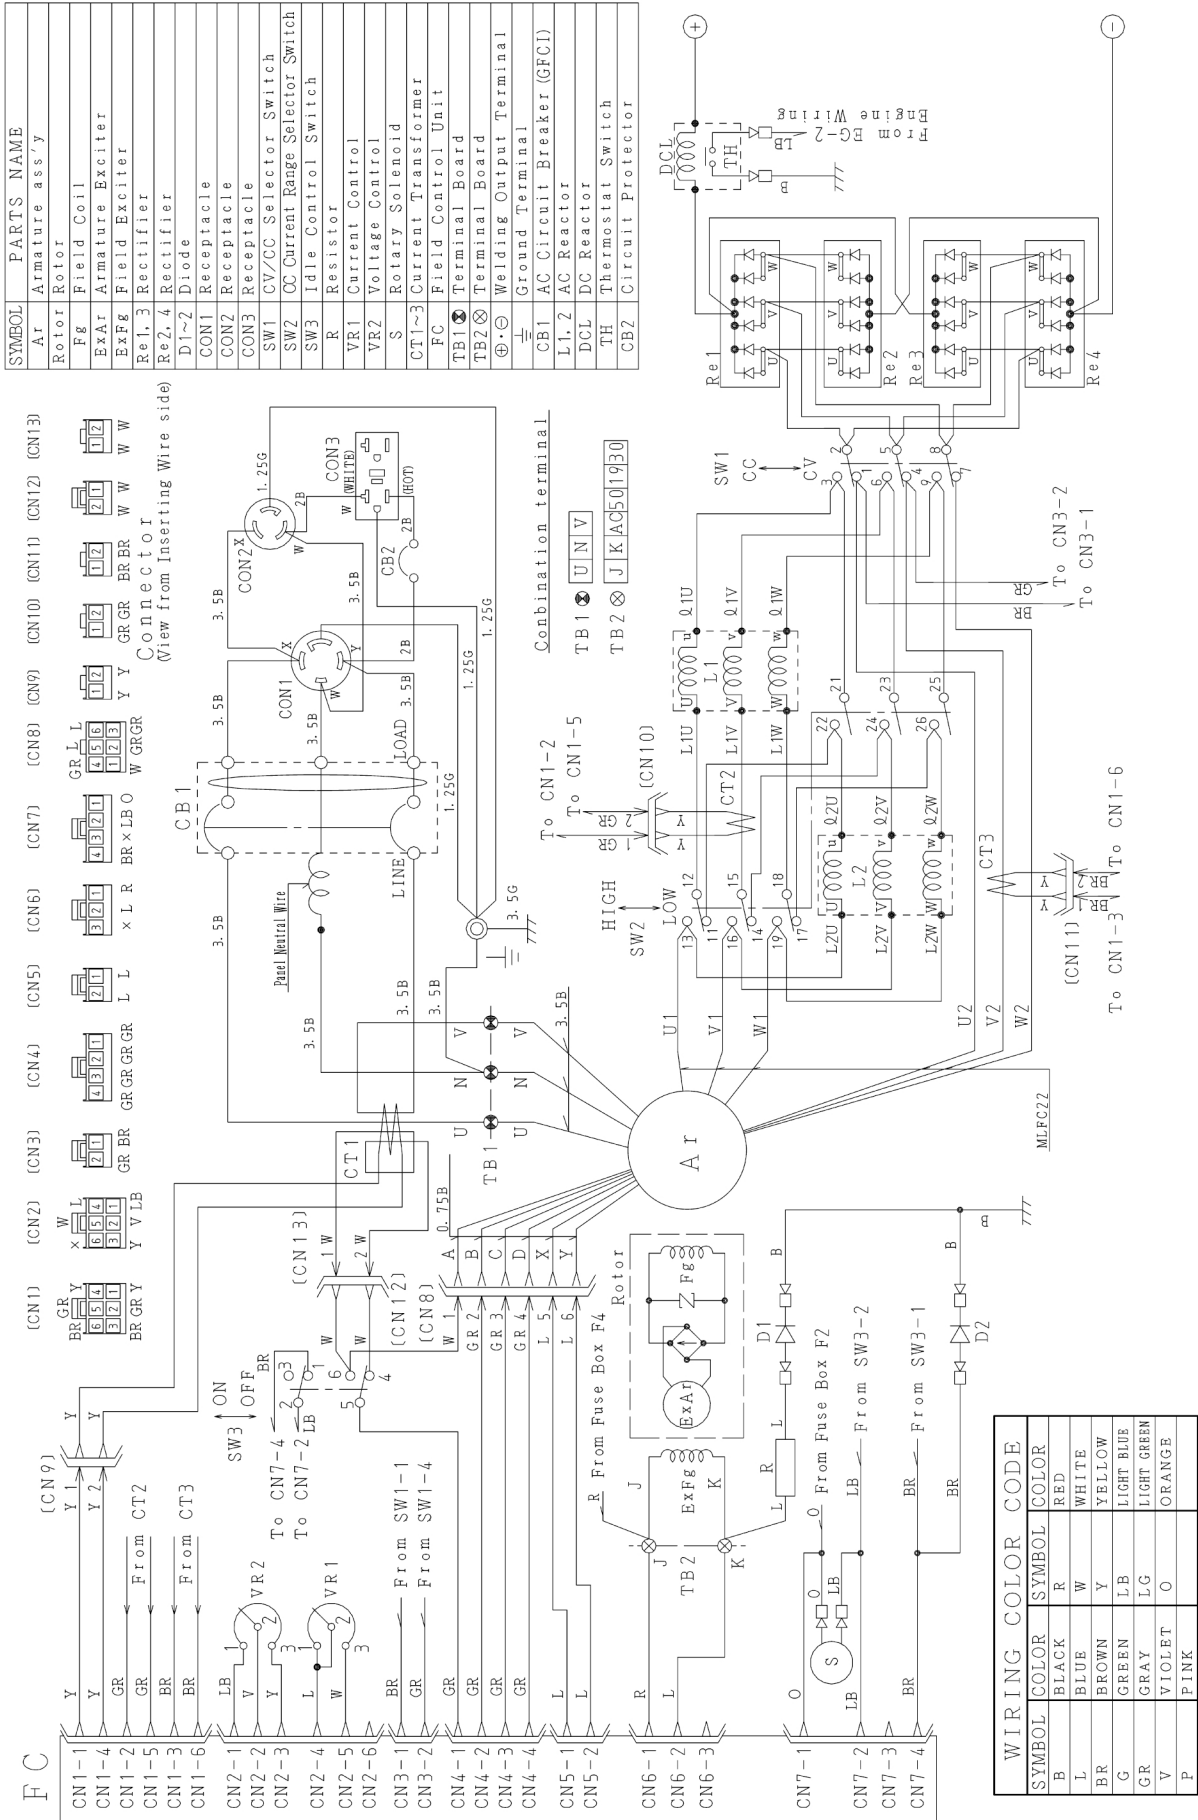

13. GENERATOR WIRING DIAGRAM

14. ENGINE WIRING DIAGRAM

Connector
(View from Inserting Wire side)

WIRING COLOR CODE			
SYMBOL	COLOR	SYMBOL	COLOR
B	BLACK	R	RED
L	BLUE	W	WHITE
BR	BROWN	Y	YELLOW
G	GREEN	LB	LIGHT BLUE
GR	GRAY	LG	LIGHT GREEN
V	VIOLET	O	ORANGE
P	PINK		

Combination Terminal TB2 ⊗