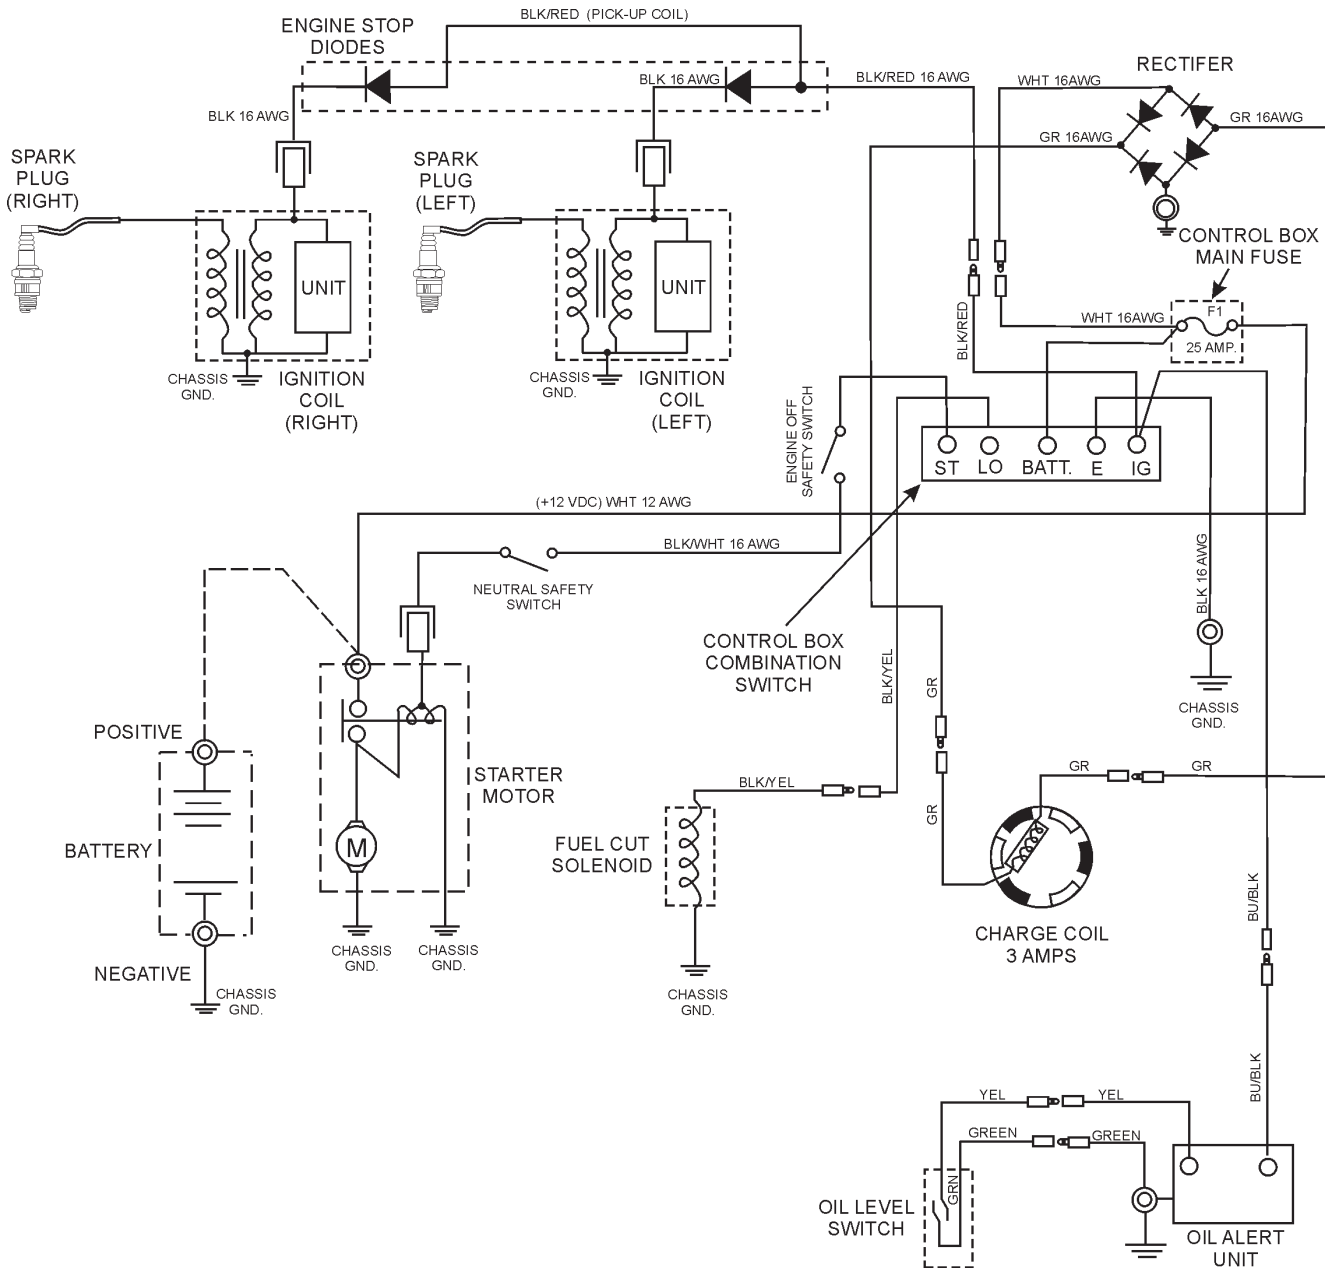

20HP ENG. WIRING DIAGRAM (ELECTRIC START)

COMBINATION SWITCH CONTINUITY

	IG	E	BAT	LO	ST
OFF	○—○				
ON			○—○		
ST			○—○	○—○	○—○

COLOR CODE	
BLK	BLACK
WHT	WHITE
RED	RED
YEL	YELLOW
GRN	GREEN
GRAY	GRAY
BU	BLUE

Figure 61. 20HP Honda Engine Wiring Diagram