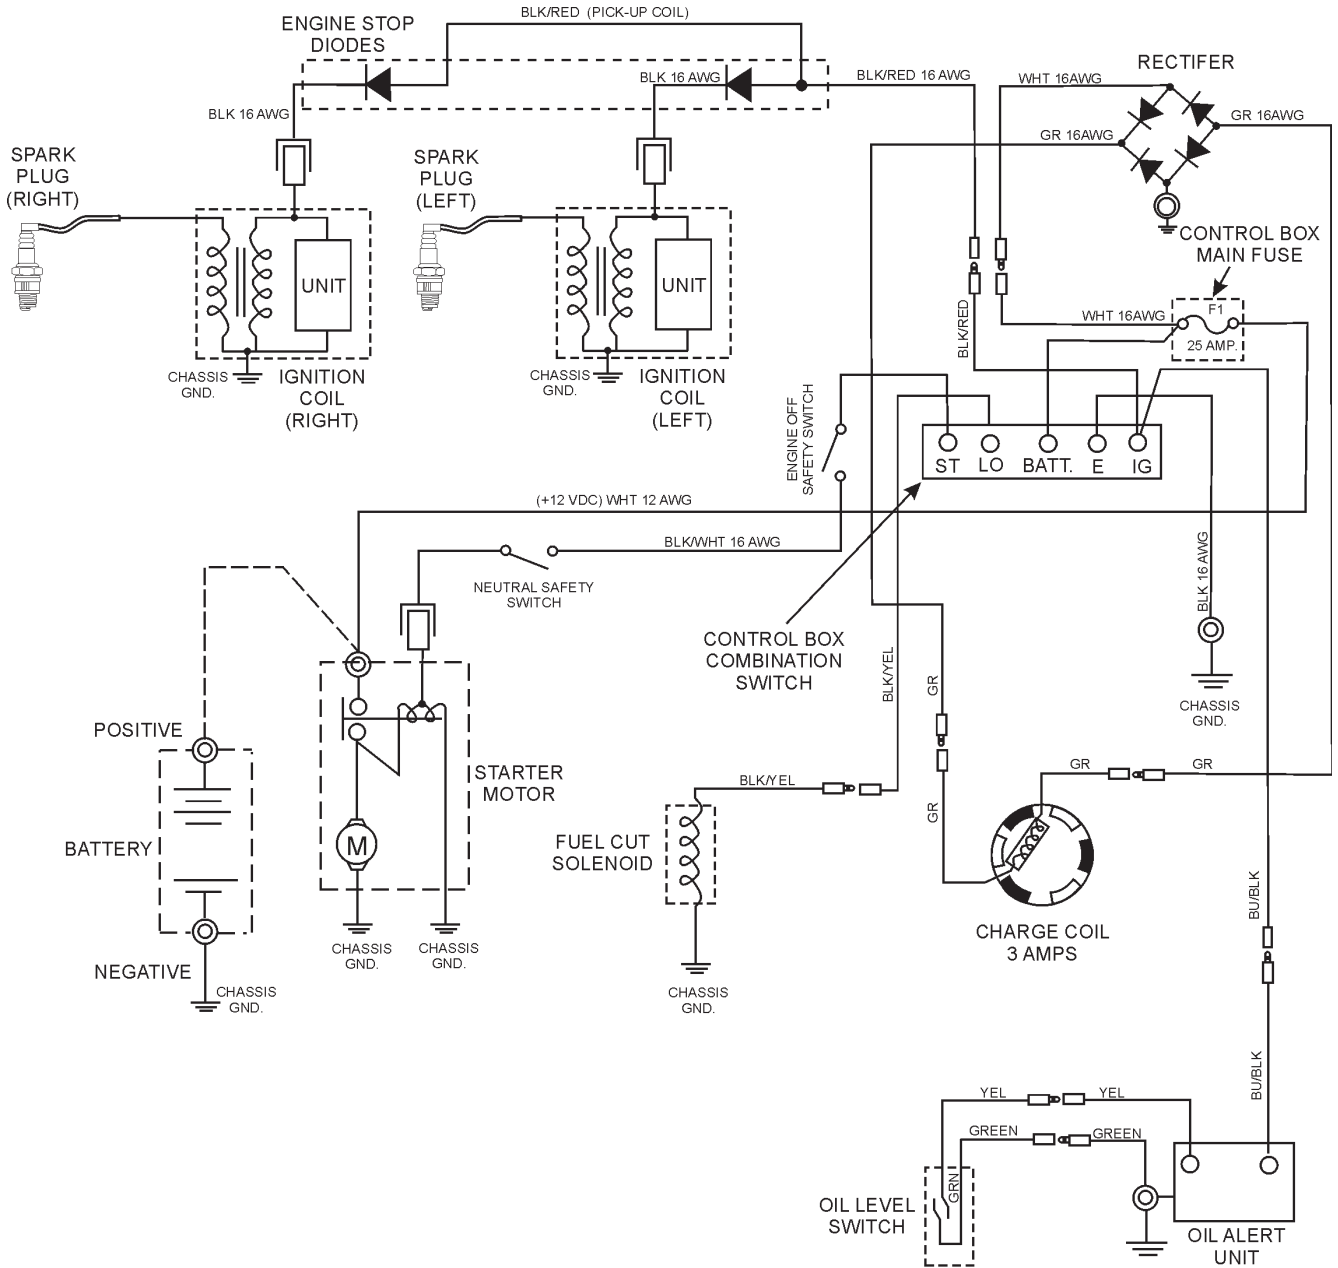

MQ SP2 CE SAW — 20HP ENG. WIRING DIAGRAM (ELECTRIC START)

COLOR CODE	
BLK	BLACK
WHT	WHITE
RED	RED
YEL	YELLOW
GRN	GREEN
GRAY	GRAY
BU	BLUE

COMBINATION SWITCH CONTINUITY

	IG	E	BAT	LO	ST
OFF	○—○				
ON			○—○		
ST			○—○	○—○	○—○

Figure 61. 20HP Honda Engine Wiring Diagram