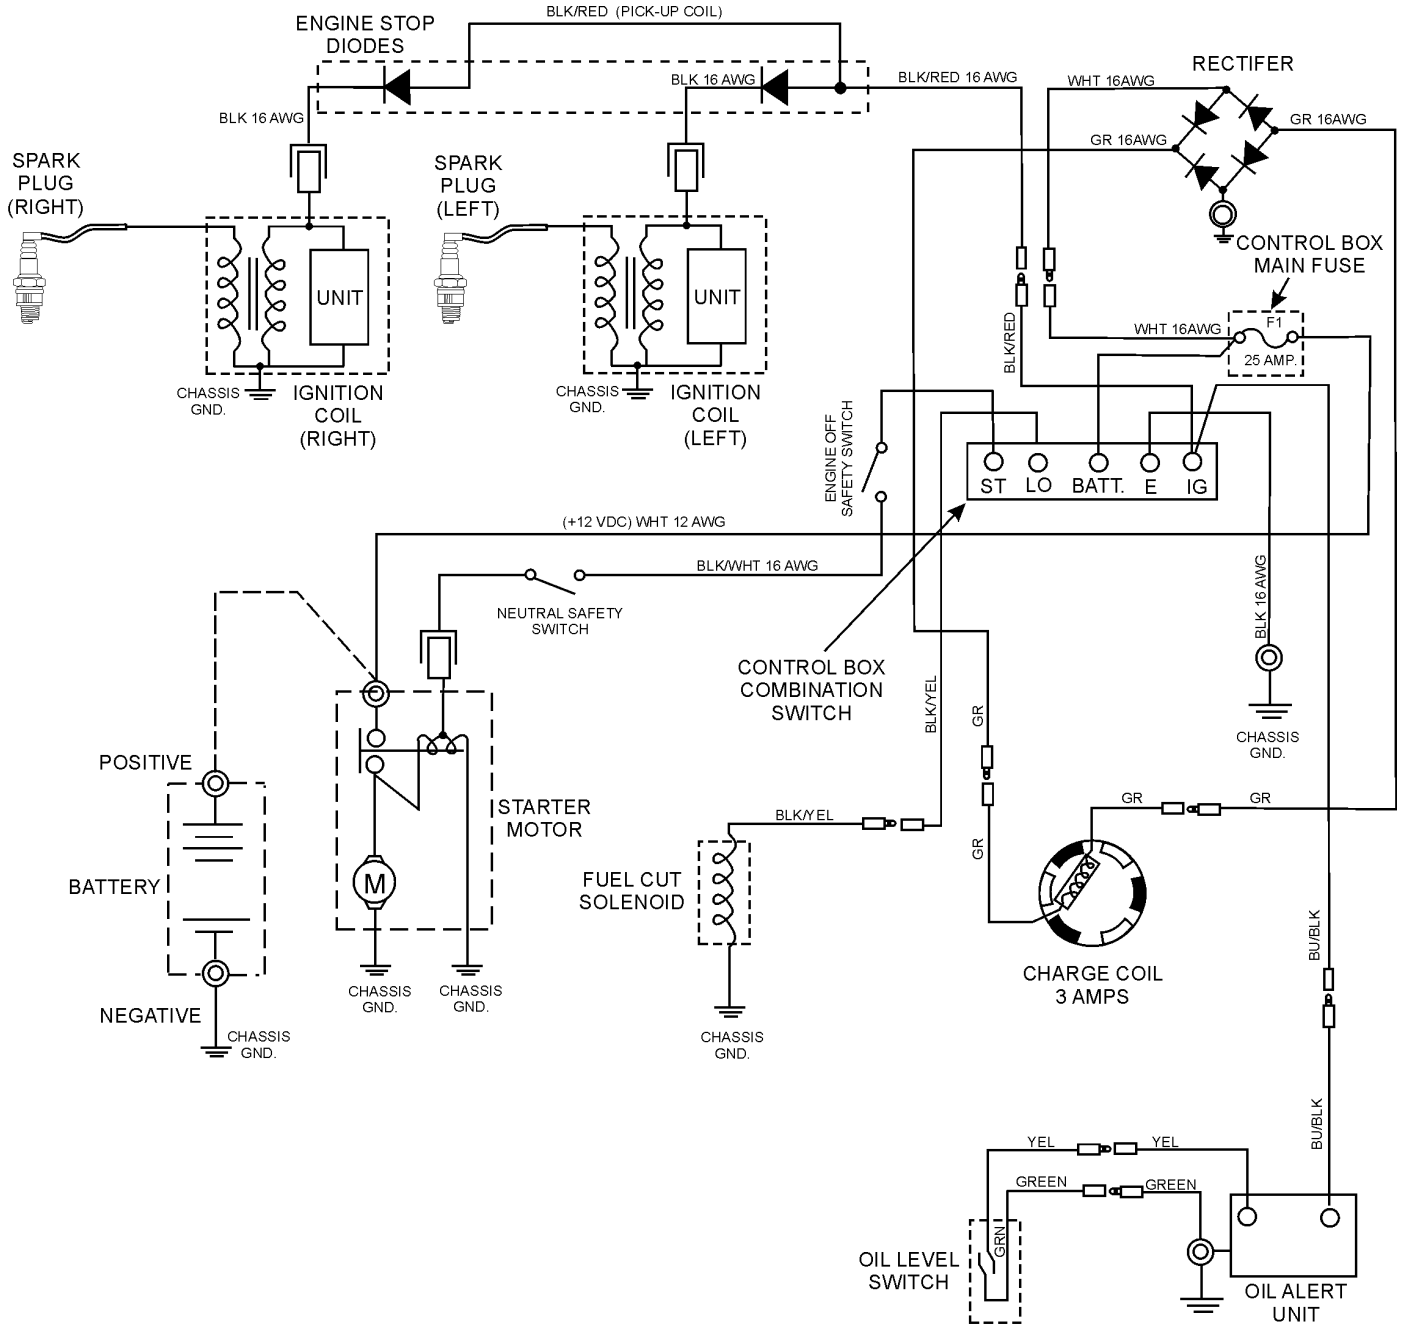

# ENGINE WIRING DIAGRAM

COLOR CODE	
BLK	BLACK
WHT	WHITE
RED	RED
YEL	YELLOW
GRN	GREEN
GRAY	GRAY
BU	BLUE

COMBINATION SWITCH CONTINUITY

	IG	E	BAT	LO	ST
OFF	○—○				
ON			○—○		
ST			○—○	○—○	○—○