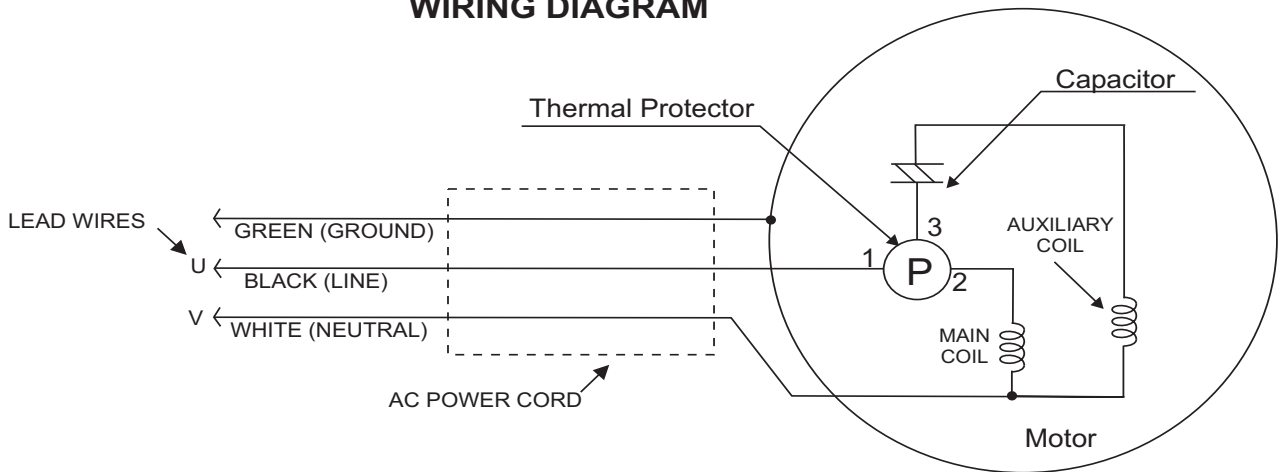

ST2037, 47, 47B, 38P, 40T SUB. PUMP — PUMP WIRING DIAGRAM

115 VAC, 60 Hz. ELECTRIC MOTOR WIRING DIAGRAM

CONTROL BOX WIRING DIAGRAM