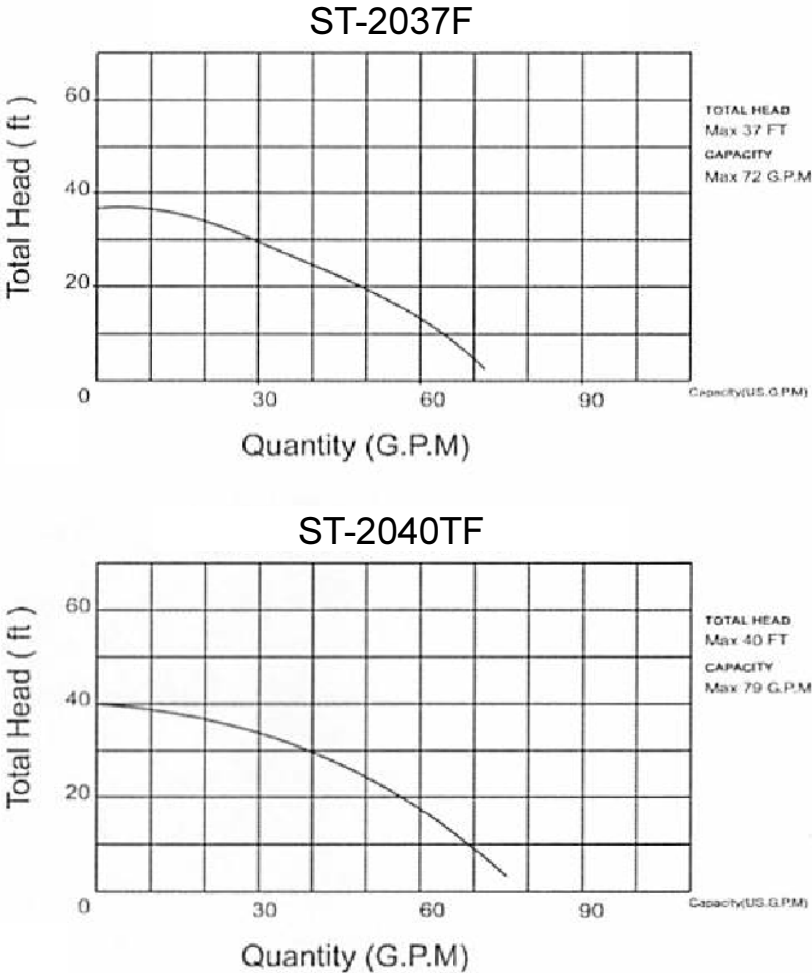

PERFORMANCE CURVE/ WIRING DIAGRAM

PERFORMANCE CURVES

Figure 11. Pump Performance Curves

WIRING DIAGRAM

115 VAC, 60Hz, ELECTRIC MOTOR