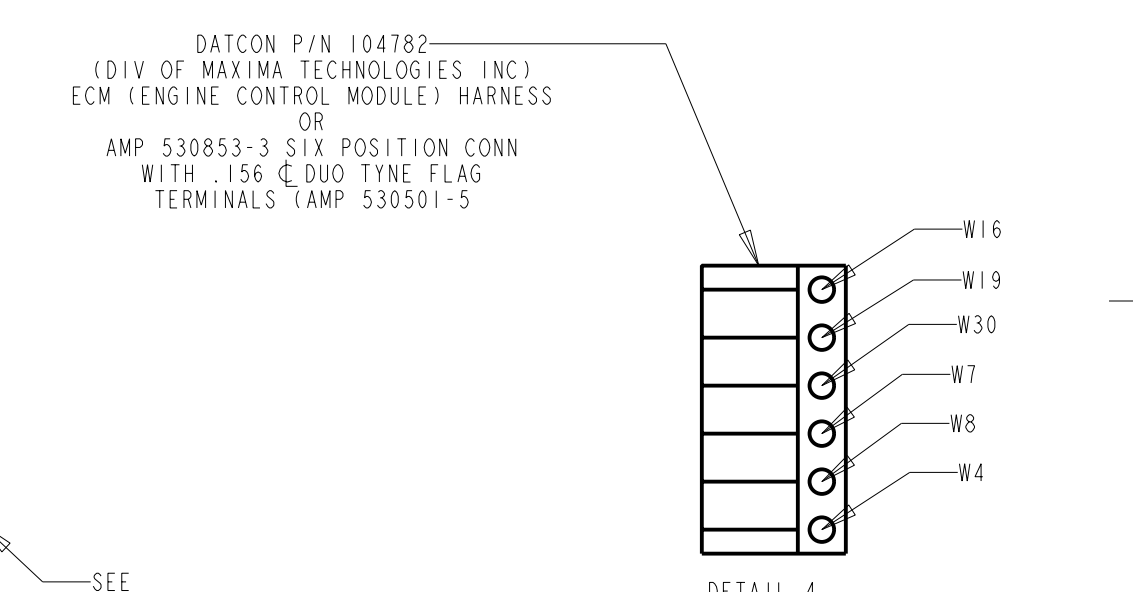

WIRE	LENGTH	GAUGE	COLOR	BEGINNING	END
W1	48	16	BLACK	SPRAY PUMPS	ENGINE GND
W2	100	16	BROWN	R SPRAY PUMP	R SPRAY SW
W3	142	16	RED	L SPRAY PUMP	L SPRAY SW
W4	116	16	GRAY	ENG OIL PR	INSTR CONN
W5	40	12	RED	ALT OUTPUT	STARTER BATT
W6	116	16	BLUE/WHI	COOLANT TEMP	INSTR CONN
W7	116	16	PINK	ALTERNATOR	INSTR CONN
W8	116	16	GREEN/YEL	ALTERNATOR	INSTR CONN
W9	74	12	RED	STARTER BATT	IGN SW 30
W10	74	16	ORANGE	STARTER SOL	PREHEAT TIMER
W11	152	16	BLACK	ENGINE GND	OTHER GROUNDS
W12	93	16	BLACK	ENGINE GND	PITCH SOL GROUNDS
W13	88	16	YELLOW	L LESS PITCH SOL	L LESS PITCH SW
W14	88	16	GREEN	L MORE PITCH SOL	L MORE PITCH SW
W15	88	16	WHITE	R MORE PITCH SOL	R MORE PITCH SW
W16	88	16	BROWN/YEL	R LESS PITCH SOL	R LESS PITCH SW
W17	32	16	VIOLET	DIVERTER SOL	4 PITCH DIODES
W18	27	16	BROWN	PREHEAT TIMER	IGN SW 19
W19	40	16	YELLOW/BLACK	PREHEAT TIMER	INSTR CONN
W20	49	16	RED/BLACK	R SPRAY SWITCH	40 AMP BRKR NEG
W21	59	16	RED/BLACK	HOURMETER	L SPRAY SW
W22	17	16	RED/BLACK	HOURMETER	R SPRAY SWITCH
W23	18	12	RED	ACC RELAY 87	40 AMP BRKR POS
W24	22	12	WHITE	IGN SW 30	ACC RELAY 30
W25	22	16	RED	IGN SW AC	ACC RELAY 86
W26	31	12	GREEN	IGN SW 17	JD PLENUM HEATER
W27	33	16	RED	IGN SW AC	SEAT BYPASS SW
W28	42	16	RED	IGN SW AC	FUEL SOL CONN
W29	42	16	WHITE	IGN SW 50	FUEL SOL CONN
W30	23	16	RED	40 AMP BRKR NEG	INSTR CONN
W31	5	16	RED	L SPRAY SW POWER	R PITCH SW MIDDLE
W32	5	16	RED	R PITCH SW MIDDLE	L PITCH SW MIDDLE
W33	24	12	WHITE	40 AMP BRKR NEG	LIGHT SW BOTTOM
W34	21	12	WHITE	LIGHT SW TOP	FRAME HARNESS
W35	25	16	BLUE	40 AMP BRKR NEG	FRAME HARNESS
W36	8	16	BLUE	COOLANT TEMP--JD	COOLANT TEMP--K
W37	10	16	WHITE	SPLICE TO W29	FUEL SOL CONN
W38	10	16	RED	SPLICE TO W28	FUEL SOL CONN
W39	10	16	BLACK	SPLICE TO W43	BYPASS VALVE
W40	10	16	VIOLET/ORANGE	SPLICE TO W41	BYPASS VALVE
W41	59	16	VIOLET/ORANGE	SEAT SWITCH	BYPASS VALVE
W42	10	16	BLACK	PREHEAT TIMER	OTHER GROUNDS
W43	31	16	BLACK	BYPASS VALVE	OTHER GROUNDS
W44	19	16	BLACK	HOURMETER	OTHER GROUNDS
W45	19	16	BLACK	ACC RELAY 85	OTHER GROUNDS
W46	10	16	BLACK	FUEL SOL CONN	OTHER GROUNDS
W47	27	16	ORANGE	PREHEAT TIMER	IGN SW 50
W48	4	10	GREEN	IGN SW 17	IGN SW 19