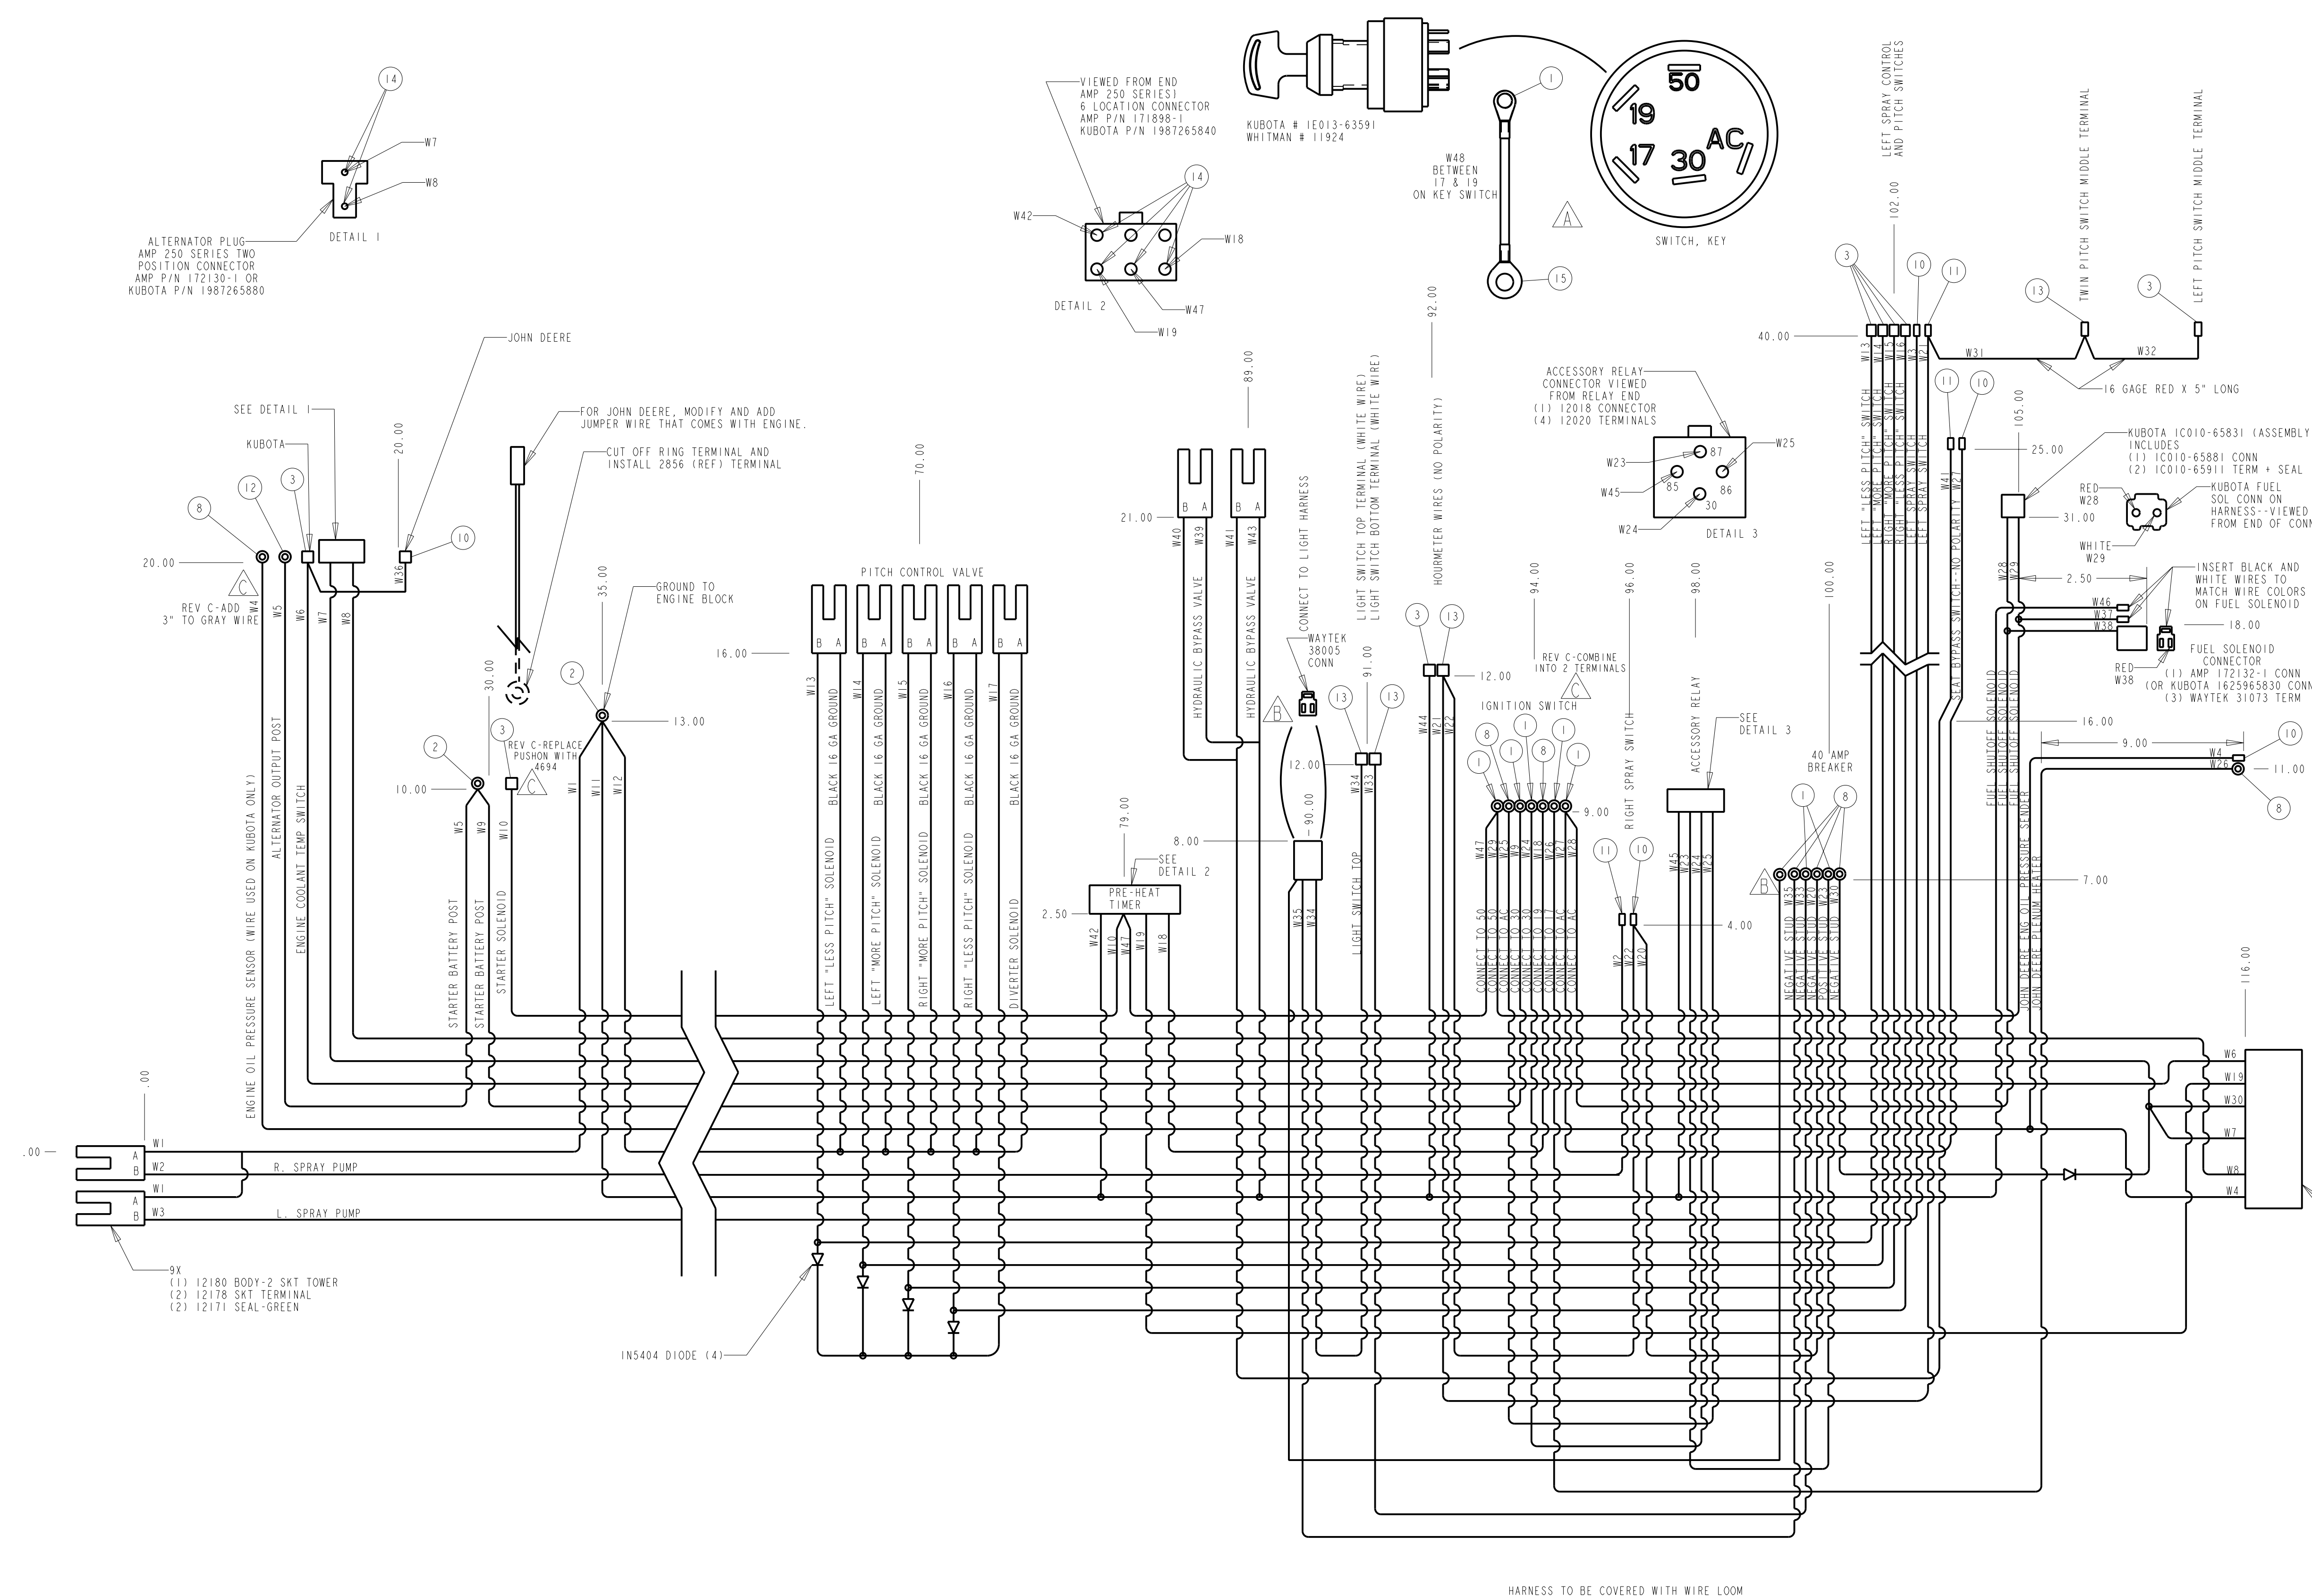

WIRE	LENGTH	GAUGE	COLOR	BEGINNING	END
W1	48	16	BLACK	SPRAY PUMPS	ENGINE GND
W2	100	16	BROWN	R SPRAY PUMP	R SPRAY SW
W3	142	16	RED	L SPRAY PUMP	L SPRAY SW
W4	116	16	GRAY	ENG OIL PR	INSTR CONN
W5	40	12	RED	ALT OUTPUT	STARTER BATT
W6	116	16	BLUE/WHI	COOLANT TEMP	INSTR CONN
W7	116	16	PINK	ALTERNATOR	INSTR CONN
W8	116	16	GREEN/YEL	ALTERNATOR	INSTR CONN
W9	74	12	RED	STARTER BATT	IGN SW 30
W10	74	16	ORANGE	STARTER SOL	PREHEAT TIMER
W11	152	16	BLACK	ENGINE GND	OTHER GROUNDS
W12	93	16	BLACK	ENGINE GND	PITCH SOL GROUNDS
W13	88	16	YELLOW	L LESS PITCH SOL	L LESS PITCH SW
W14	88	16	GREEN	L MORE PITCH SOL	L MORE PITCH SW
W15	88	16	WHITE	R MORE PITCH SOL	R MORE PITCH SW
W16	88	16	BROWN/YEL	R LESS PITCH SOL	R LESS PITCH SW
W17	32	16	VIOLET	DIVERTER SOL	4 PITCH DIODES
W18	27	16	BROWN	PREHEAT TIMER	IGN SW 19
W19	40	16	YELLOW/BLACK	PREHEAT TIMER	INSTR CONN
W20	49	16	RED/BLACK	R SPRAY SWITCH	40 AMP BRKR NEG
W21	59	16	RED/BLACK	HOURMETER	L SPRAY SW
W22	17	16	RED/BLACK	HOURMETER	R SPRAY SWITCH
W23	18	12	RED	ACC RELAY 87	40 AMP BRKR POS
W24	22	12	WHITE	IGN SW 30	ACC RELAY 30
W25	22	16	RED	IGN SW AC	ACC RELAY 86
W26	31	12	GREEN	IGN SW 17	JD PLENUM HEATER
W27	33	16	RED	IGN SW AC	SEAT BYPASS SW
W28	42	16	RED	IGN SW AC	FUEL SOL CONN
W29	42	16	WHITE	IGN SW 50	FUEL SOL CONN
W30	23	16	RED	40 AMP BRKR NEG	INSTR CONN
W31	5	16	RED	L SPRAY SW POWER	R PITCH SW MIDDLE
W32	5	16	RED	R PITCH SW MIDDLE	L PITCH SW MIDDLE
W33	24	12	WHITE	40 AMP BRKR NEG	LIGHT SW BOTTOM
W34	21	12	WHITE	LIGHT SW TOP	FRAME HARNESS
W35	25	16	BLUE	40 AMP BRKR NEG	FRAME HARNESS
W36	8	16	BLUE	COOLANT TEMP--JD	COOLANT TEMP--K
W37	10	16	WHITE	SPLICE TO W29	FUEL SOL CONN
W38	10	16	RED	SPLICE TO W28	FUEL SOL CONN
W39	10	16	BLACK	SPLICE TO W43	BYPASS VALVE
W40	10	16	VIOLET/ORANGE	SPLICE TO W41	BYPASS VALVE
W41	59	16	VIOLET/ORANGE	SEAT SWITCH	BYPASS VALVE
W42	10	16	BLACK	PREHEAT TIMER	OTHER GROUNDS
W43	31	16	BLACK	BYPASS VALVE	OTHER GROUNDS
W44	19	16	BLACK	HOURMETER	OTHER GROUNDS
W45	19	16	BLACK	ACC RELAY 85	OTHER GROUNDS
W46	10	16	BLACK	FUEL SOL CONN	OTHER GROUNDS
W47	27	16	ORANGE	PREHEAT TIMER	IGN SW 50
W48	4	10	GREEN	IGN SW 17	IGN SW 19