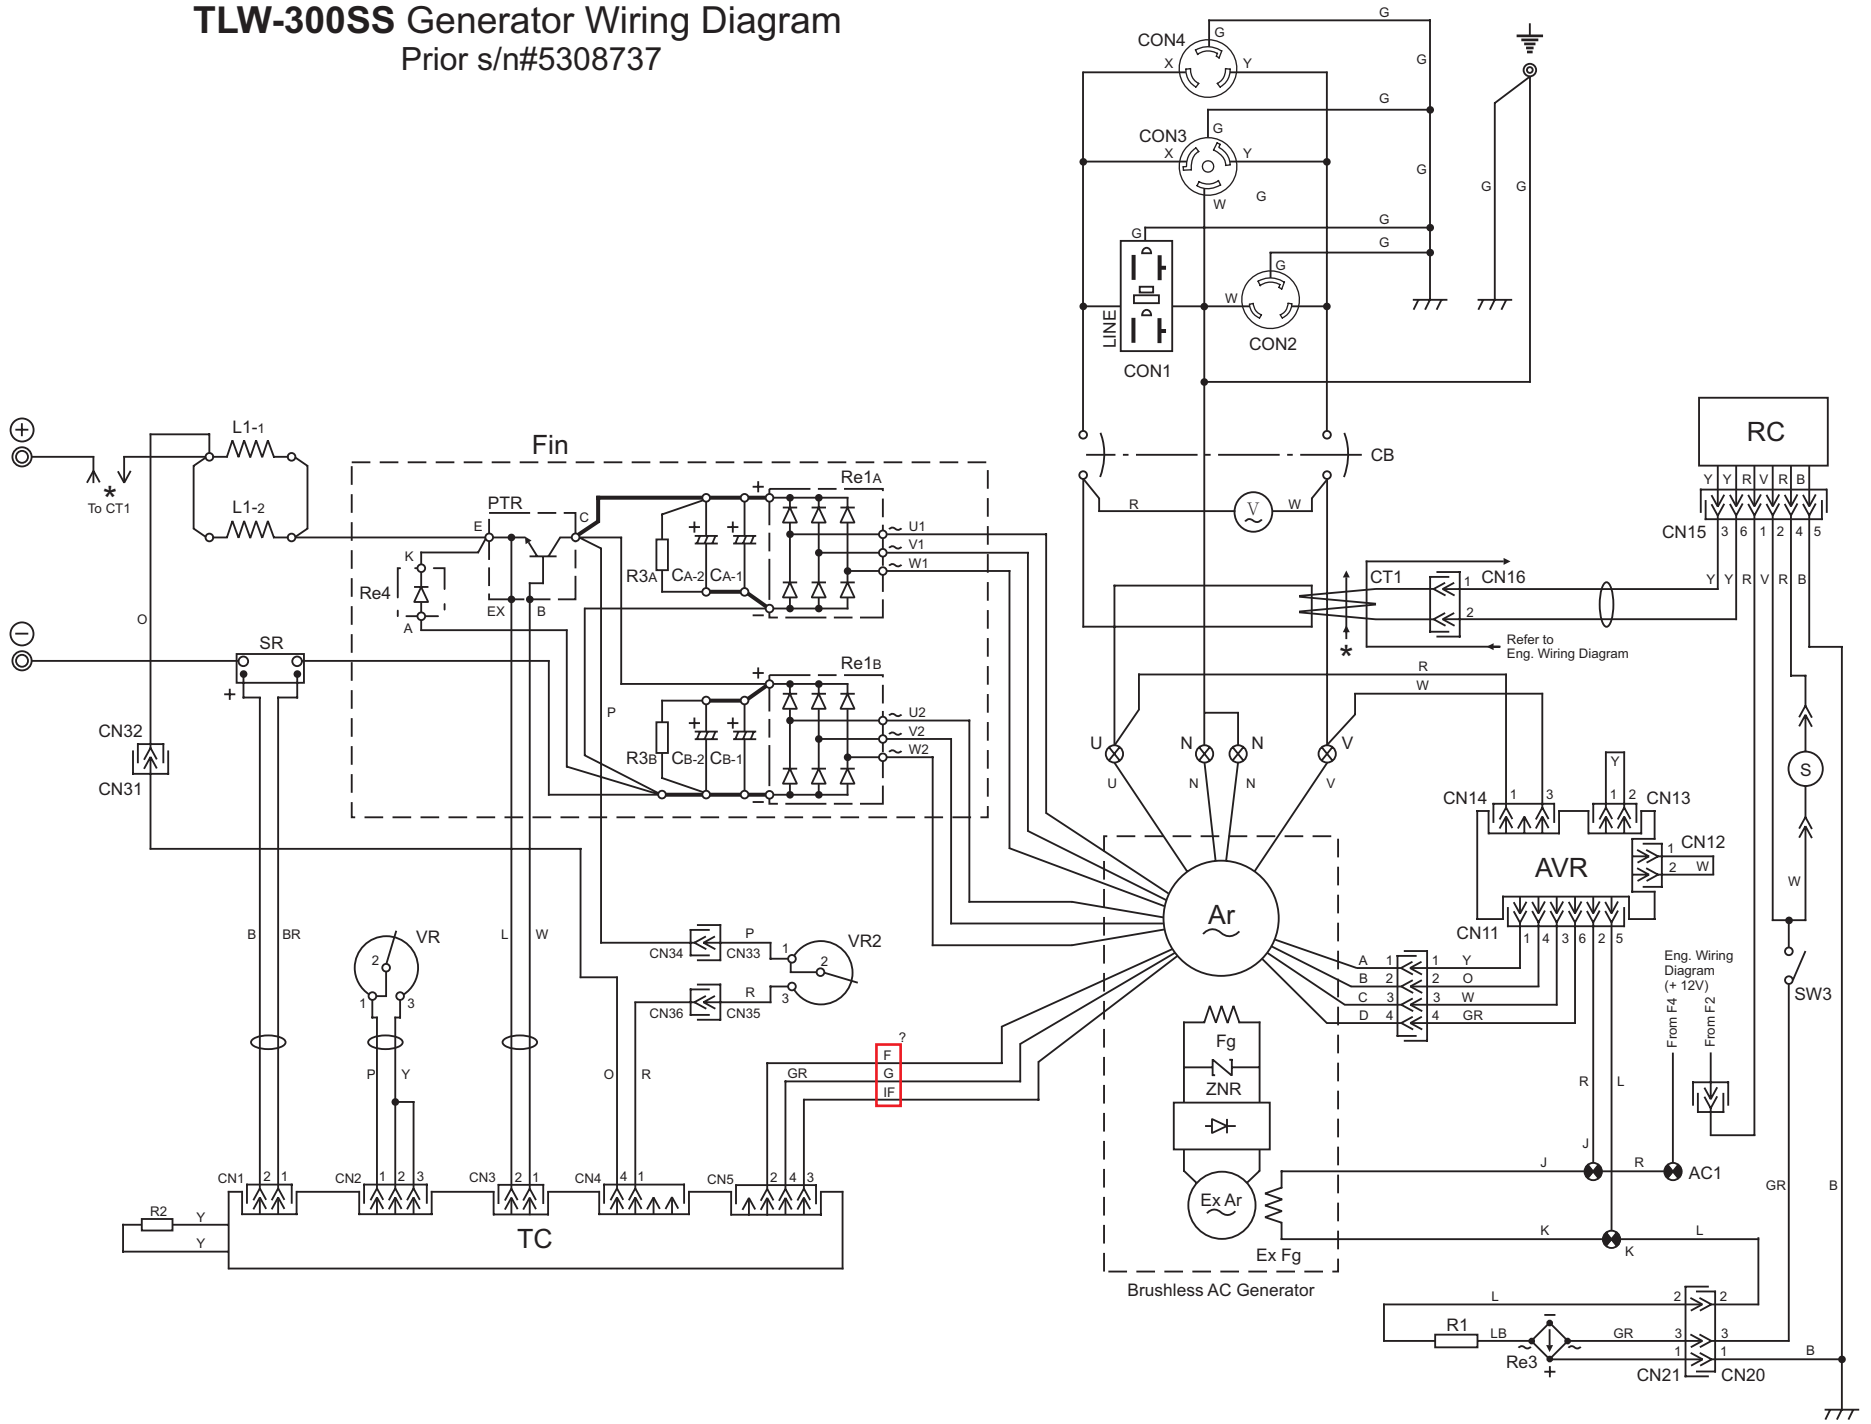

TLW-300SS Generator Wiring Diagram

Prior s/n#5308737

TLW-300SS Engine Wiring Diagram

Prior s/n #5308737