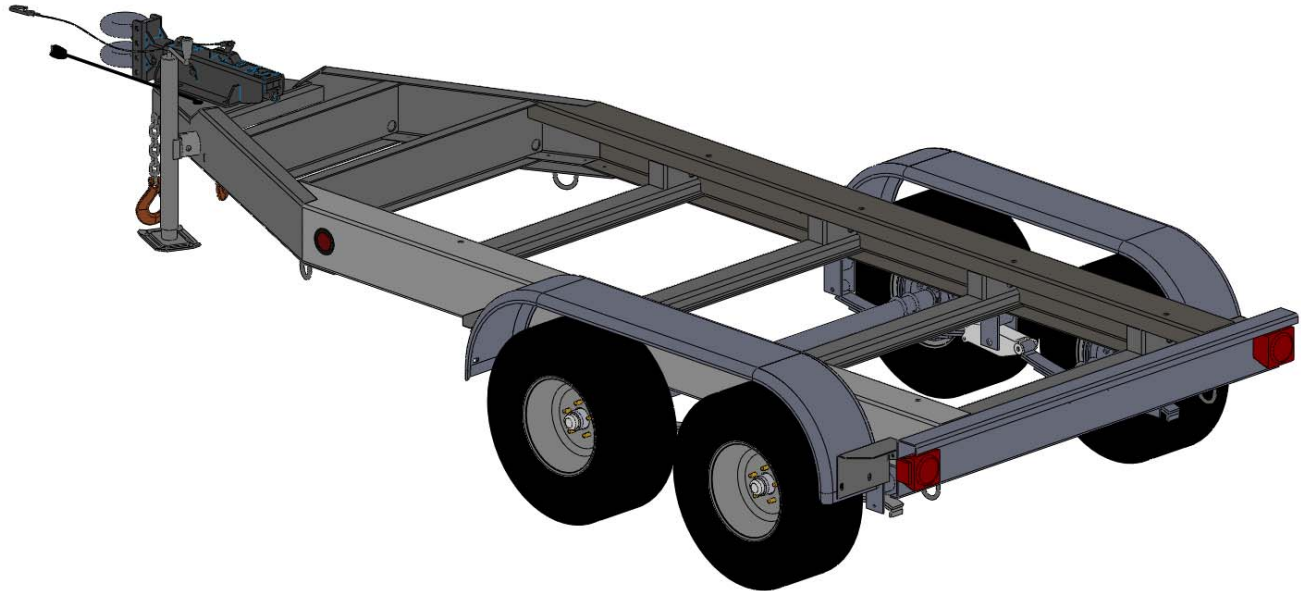

TRLR100

MQ POWER Tandem Axle Trailer

TRLR100 Technical Data

Gross Vehicle Weight Rating (GVWR) — 7,000 lbs (3,175 kg)	Tire Size — ST205/75D15 LR-C
Gross Axle Weight Rating (GAWR) — 3,500 lbs (1,587 kg) (ea.)	Wheel Bolt Pattern — 5 Lug on 4.5 in
Actuator Rating — 8,000 lbs (3,629 kg)	Tire Load Rating — 1,820 lbs/826 kg (ea.)
Coupler Rating — See coupler options on back page	Dimensions (LxWxH) — See back page

STANDARD TRAILER EQUIPMENT

- Fits MQ Power Generator Model NGA100
- Tandem-axle Design with Leaf Spring Suspension
- H.D. Welded Steel Frame Construction
- Formed Channel for Generator Mounting and Support
- Replaceable, Bolt-on Hydraulic Brake Actuator
- Surge Hydraulic-actuated Drum Brakes (all axles)
- Hydraulic Uni-servo Drum Brakes with Free-backing Plates — 12-inch Cluster
- D.O.T. Steel Brake Lines, Brass Tees and Rubber Hydraulic Brake Hoses
- 4-hole Channel Allows 3-position, Adjustable Coupler Height; 4-inches O/A
- Tongue Mounted Swivel Jack with Flat Disc-foot (rated 5,000 pound lift)
- Replaceable Bolt-on Steel Fender Brackets and Fenders
- Rugged Textured Black Powder-Coated Frame, Channel, Actuator and Fenders
- D.O.T. Approved Tail Lamps, Stop Lamps, Turn Signal Lamps, Side Marker Lamps
- Weatherproof, Rubber Armored, 2-piece Trailer Light Wiring Harness

TRLR100

MQ POWER Tandem Axle Trailer

OPTIONAL TRAILER EQUIPMENT

- Bolt-on Electric Brake Coupler Plate with Electric-actuated Drum brakes (all axles — self-adjusting brake actuators)
- Electric Breakaway Safety Device (electric-actuated brakes)
- Rear Stabilizer Stands
- Tongue-Mounted Utility Storage Box
- Spare Tire with Locking Mount
- Anti-Theft Wheel Lock

* Weight is approximate

Trailer Dimensions						
A	B	C	D	E	F	
					Min	Max
174.47 in.	76.24 in.	69 in.	54 in.	25.37 in.	22.53 in.	26.53 in.

Your Multiquip dealer is: