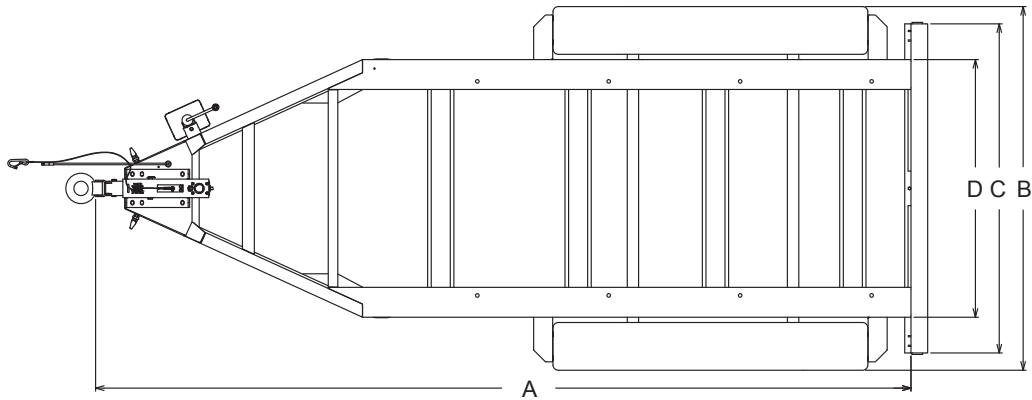

TRLR100

MQ POWER Tandem Axle Trailer

OPTIONAL TRAILER EQUIPMENT

- Bolt-on Electric Brake Coupler Plate with Electric-actuated Drum brakes (all axles — self-adjusting brake actuators)
- Electric Breakaway Safety Device (electric-actuated brakes)
- Rear Stabilizer Stands
- Tongue-Mounted Utility Storage Box
- Spare Tire with Locking Mount
- Anti-Theft Wheel Lock

Coupler Options

3" Pintle Eye 25,000 lbs. (11,340 kg) #EE36264	
2" Ball Coupler 10,000 lbs. (4,536 kg) #EE43254	
2-5/16" Ball Coupler 14,000 lbs. (6,350 kg) #EE43253	

Trailer Weight
1,073 lbs. (486 kg)*

* Weight is approximate

Trailer Dimensions						
A	B	C	D	E	F	
					Min	Max
174.47 in.	76.24 in.	69 in.	54 in.	25.37 in.	22.53 in.	26.53 in.

Your Multiquip dealer is: