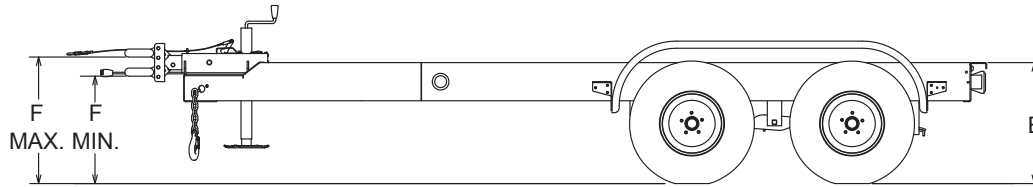

TRLR100

MQ POWER Tandem Axle Trailer

TRLR100 Technical Data

Gross Vehicle Weight Rating (GVWR) — 7,000 lbs (3,175 kg)	Tire Size — ST205/75D15 LR-C
Gross Axle Weight Rating (GAWR) — 3,500 lbs (1,587 kg) (ea.)	Wheel Bolt Pattern — 5 Lug on 4.5 in
Actuator Rating — 8,000 lbs (3,629 kg)	Tire Load Rating — 1,820 lbs/826 kg (ea.)
Coupler Rating — See coupler options on back page	Dimensions (LxWxH) — See back page

STANDARD TRAILER EQUIPMENT

- Fits MQ Power Generator Model NGA100
- Tandem-axle Design with Leaf Spring Suspension
- H.D. Welded Steel Frame Construction
- Formed Channel for Generator Mounting and Support
- Replaceable, Bolt-on Hydraulic Brake Actuator
- Surge Hydraulic-actuated Drum Brakes (all axles)
- Hydraulic Uni-servo Drum Brakes with Free-backing Plates — 12-inch Cluster
- D.O.T. Steel Brake Lines, Brass Tees and Rubber Hydraulic Brake Hoses
- 4-hole Channel Allows 3-position, Adjustable Coupler Height; 4-inches O/A
- Tongue Mounted Swivel Jack with Flat Disc-foot (rated 5,000 pound lift)
- Replaceable Bolt-on Steel Fender Brackets and Fenders
- Rugged Textured Black Powder-Coated Frame, Channel, Actuator and Fenders
- D.O.T. Approved Tail Lamps, Stop Lamps, Turn Signal Lamps, Side Marker Lamps
- Weatherproof, Rubber Armored, 2-piece Trailer Light Wiring Harness

TRLR100

MQ POWER Tandem Axle Trailer

OPTIONAL TRAILER EQUIPMENT

- Bolt-on Electric Brake Coupler Plate with Electric-actuated Drum brakes (all axles — self-adjusting brake actuators)
- Electric Breakaway Safety Device (electric-actuated brakes)
- Rear Stabilizer Stands
- Tongue-Mounted Utility Storage Box
- Spare Tire with Locking Mount
- Anti-Theft Wheel Lock

Coupler Options

3" Pintle Eye 25,000 lbs. (11,340 kg) #EE36264	
2" Ball Coupler 10,000 lbs. (4,536 kg) #EE43254	
2-5/16" Ball Coupler 14,000 lbs. (6,350 kg) #EE43253	

Trailer Weight
1,073 lbs. (486 kg)*